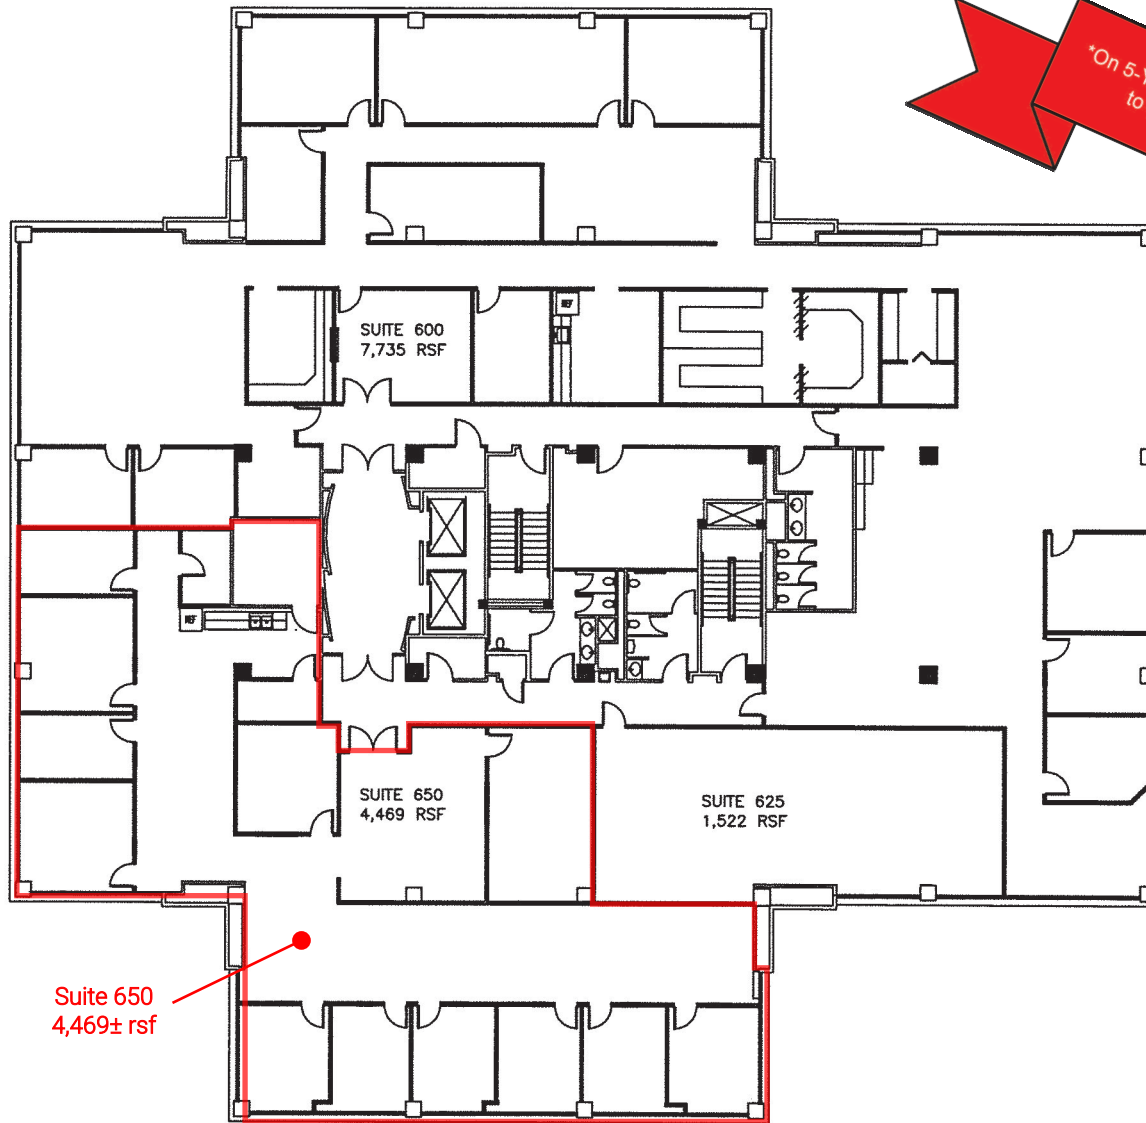

Sixth Floor

Limited Time Only!
*On 5-Year lease terms, we will lower the rate to \$12 psf for the entire first year!
*Inquire for more details

Suite 650
4,469± rsf

SCALE: N.T.S.

For leasing information, please call: