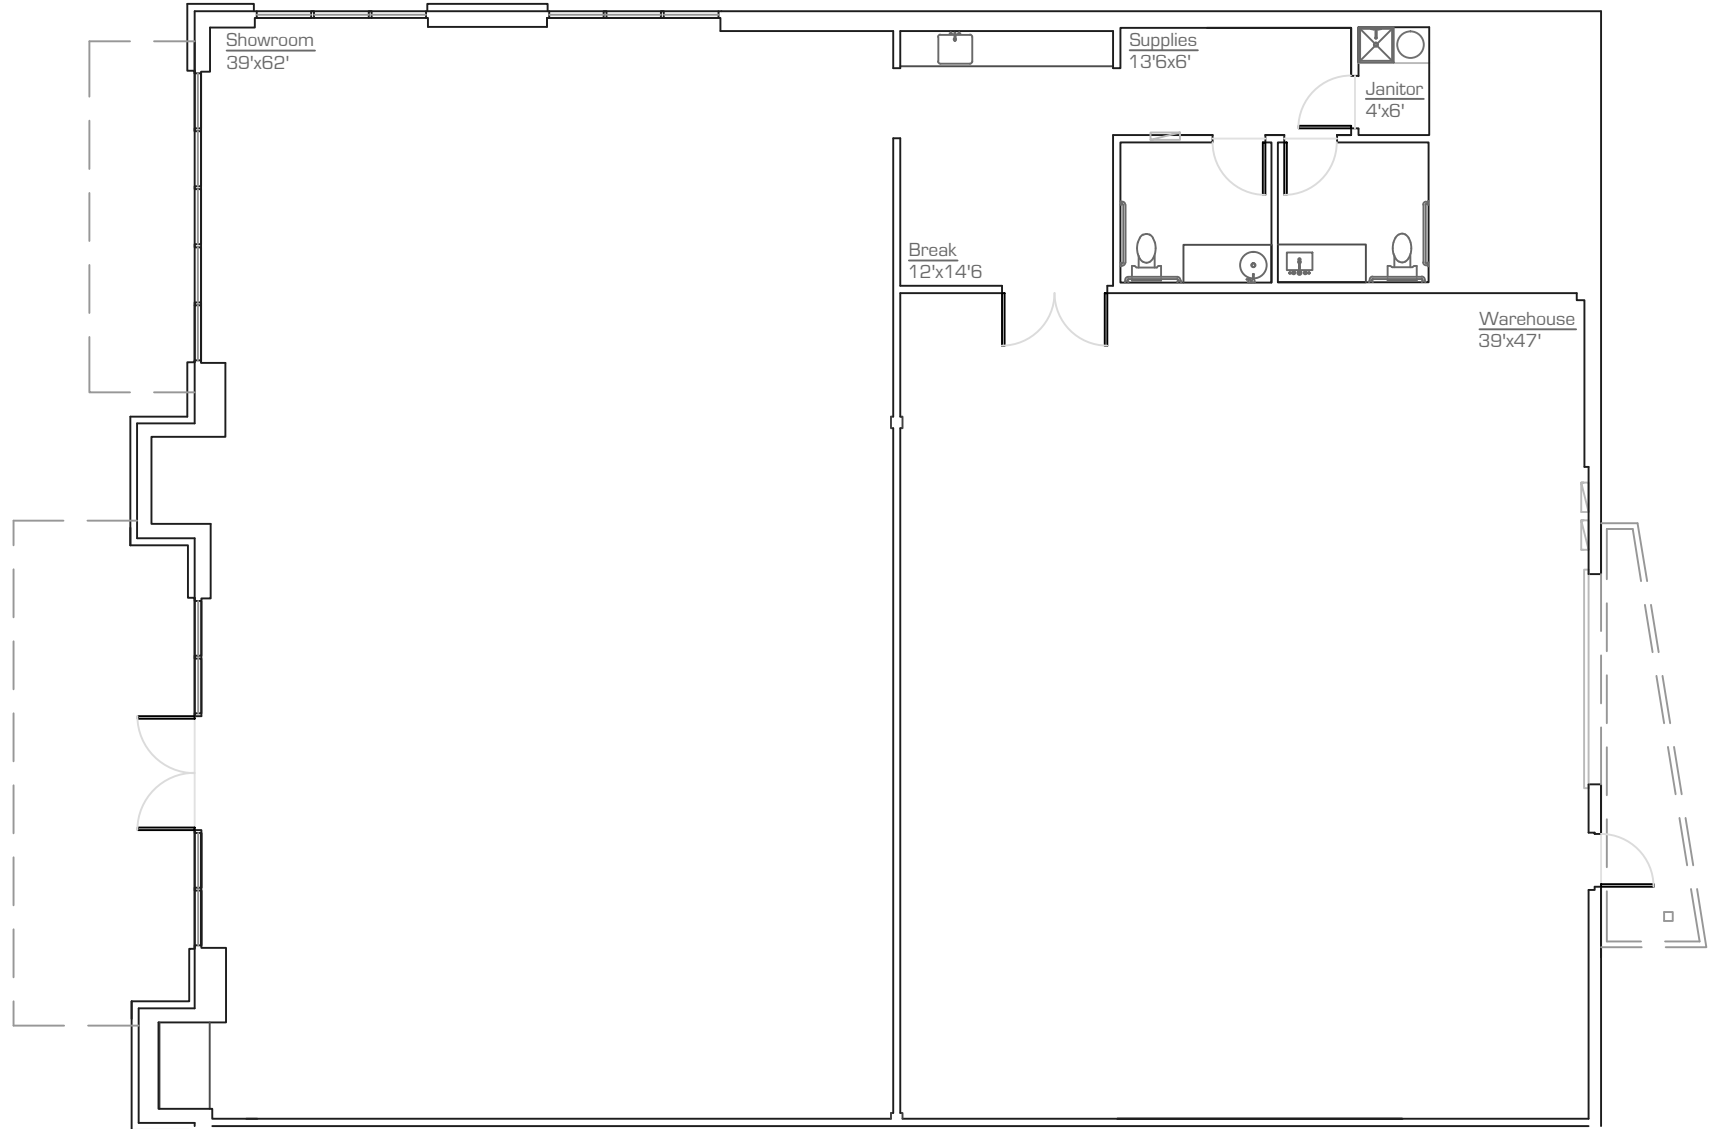

7550 East Greenway Road
Scottsdale . Arizona
Suite 100 - 5,104 SF

Space Plan A
scale: nts
4.August.2025

*All dimensions are approximate at ± 3"
*All information is of general nature

precisionDIMENSIONS

as-built & survey
602.790.6412