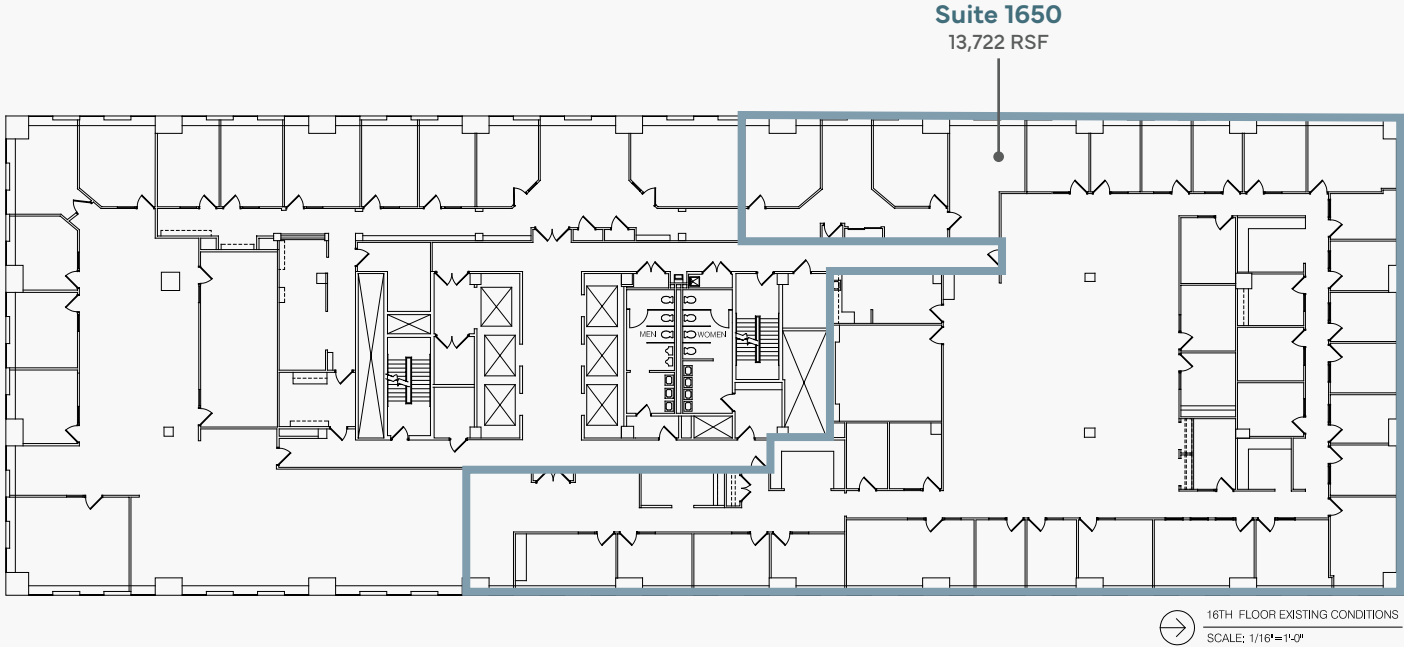

16TH FLOOR

Suite 1650

13,722 RSF

CONTACT US

Matt Fahey
414 278 6860
matt.fahey@colliers.com

Jenna Maguire
414 982 6960
jenna.maguire@colliers.com

Dan Wroblewski
414 278 6813
dan.wroblewski@colliers.com