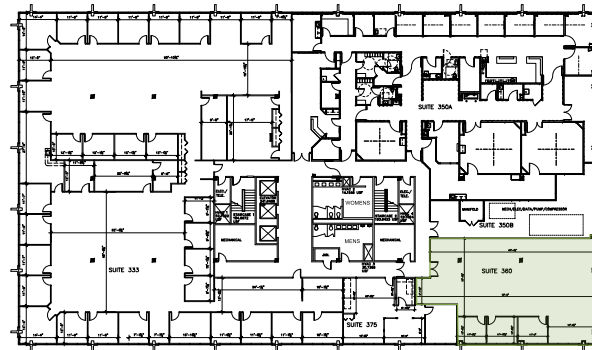

FLOOR PLANS Third Floor

Suite 360 | SF: 2,951

For information contact:
IGNACIO FELLER
Commercial Real Estate Director
(847) 777-9513
ifeller@ohareoffices.com
OhareOffices.com