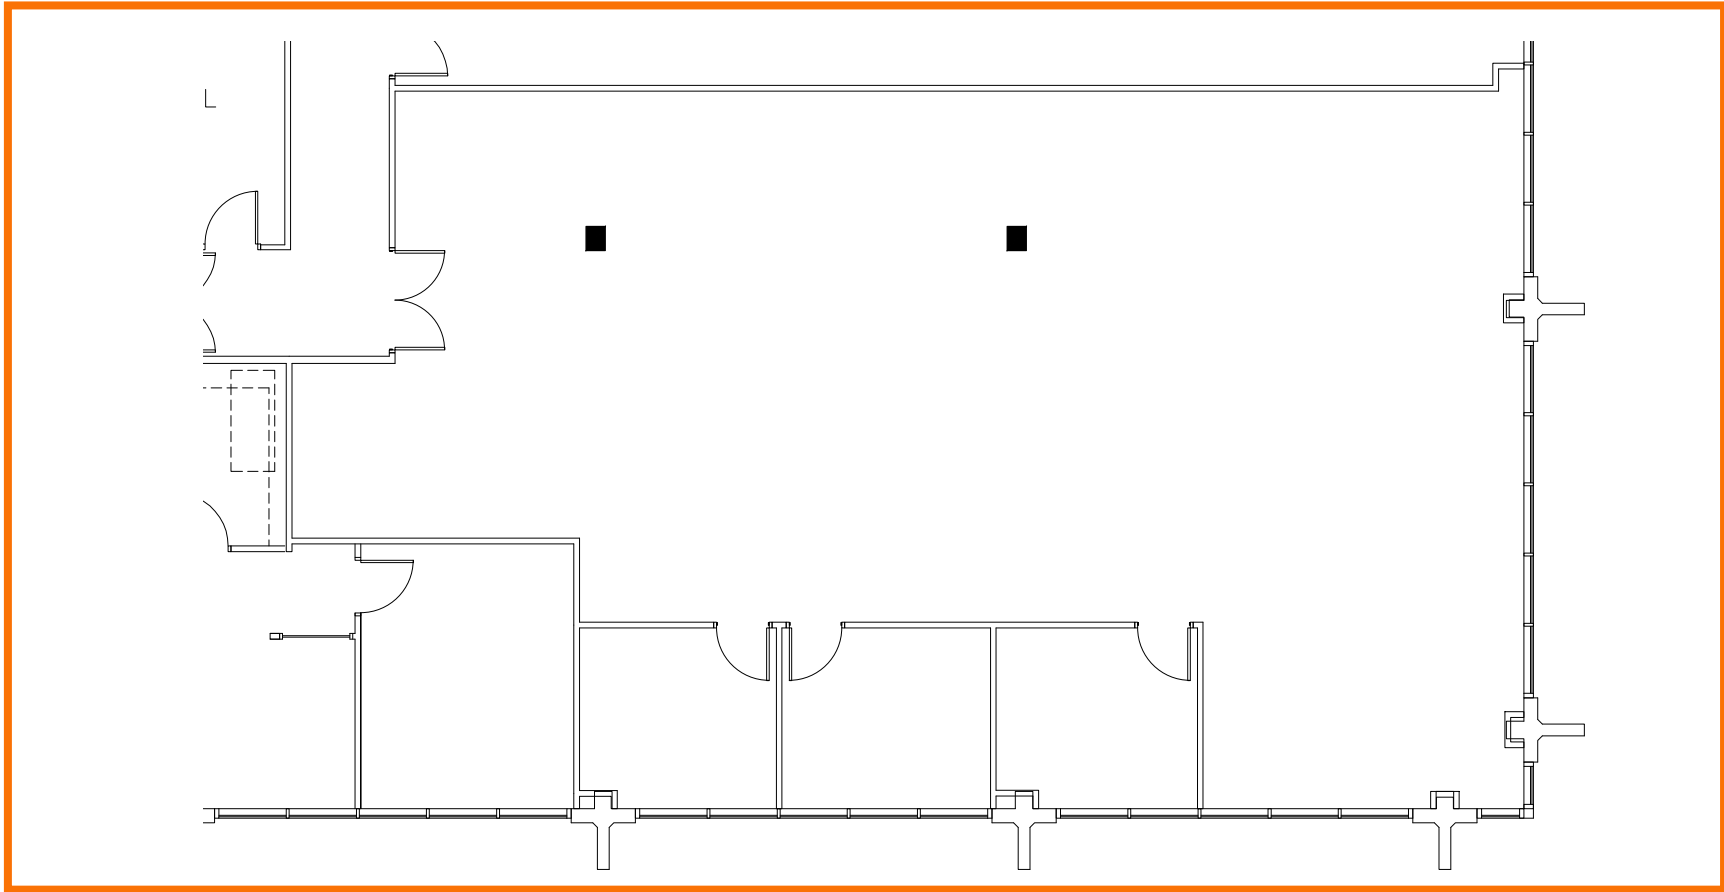

FLOOR PLANS Third Floor

Suite 360 | SF: 2,951

For information contact:
IGNACIO FELLER
Commercial Real Estate Director
(847) 777-9513
ifeller@ohareoffices.com
OhareOffices.com