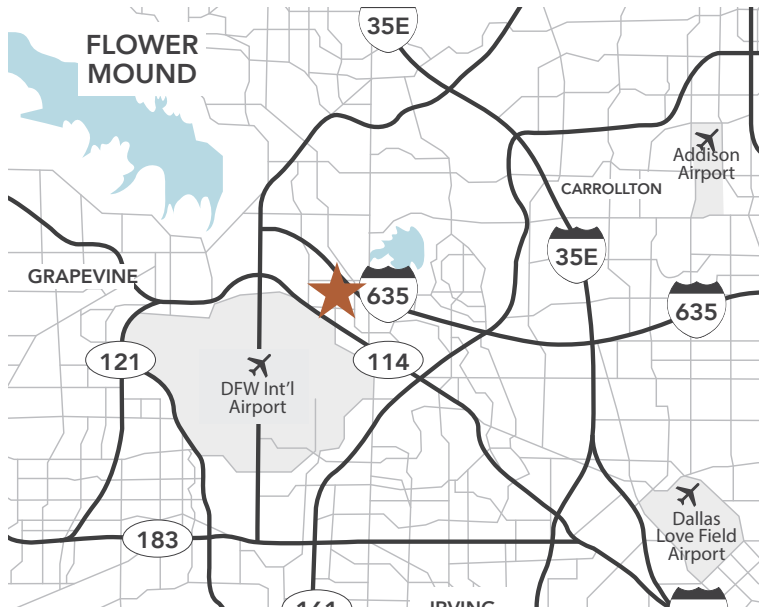

8480 ESTERS BLVD

DALLAS/FORT WORTH
DFW AIRPORT

8480 Esters Blvd, Suite 160
Irving, TX 75063

SUITE 160

FOR LEASE

Total SF
9,950

Grade Level Doors
2

Office SF
+/- 1,080

Clear Height
26'

Dock High Doors
1

Sprinkler System
ESFR

Additional Information

Easy access to DFW Airport

Jeremy Kelly

jkelly@streamrealty.com
(214) 210-1360

Mac Hall