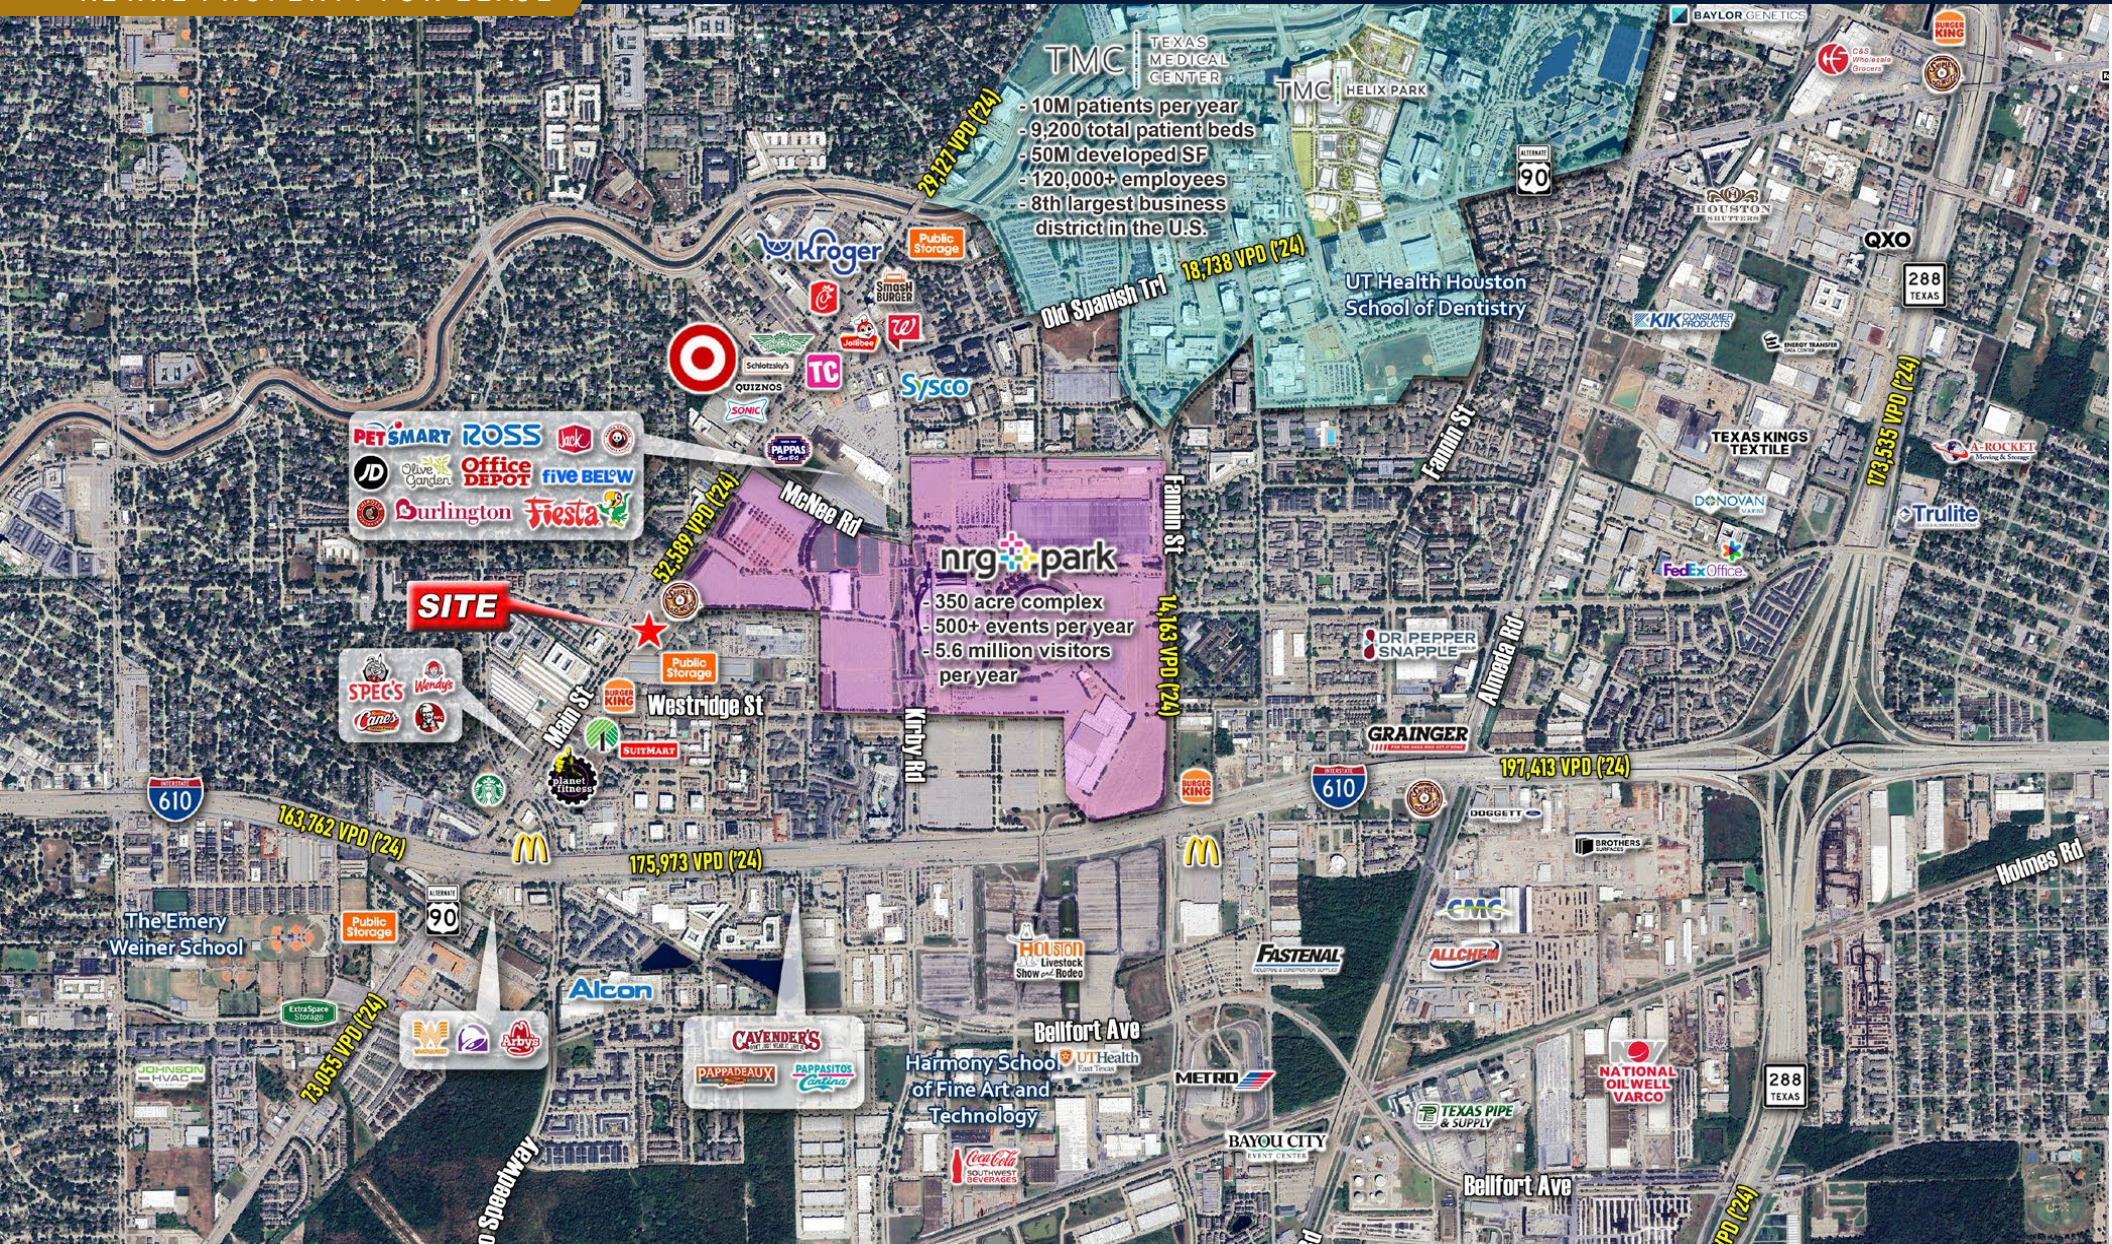

9217 SOUTH MAIN STREET

Houston, TX 77025

RETAIL PROPERTY FOR LEASE

ELI DESJARDINS
713.540.7772
eli@z3realestate.us

301 Camp Craft Road
Austin, TX 78746
832.723.1218
z3realestate.us