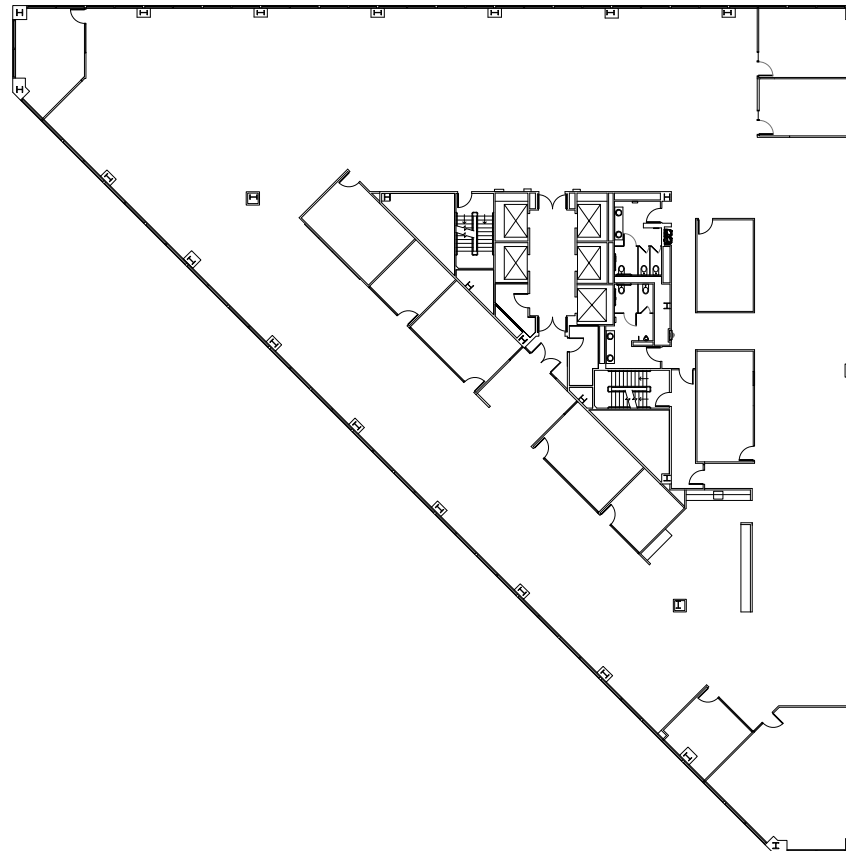

SUITE 600

±20,737 SF | AVAILABLE NOW

Full Floor Suite

Ensuite Restrooms

1 Large Conference Room

6 Smaller Meeting Rooms

3 Private Offices

Large Break Room