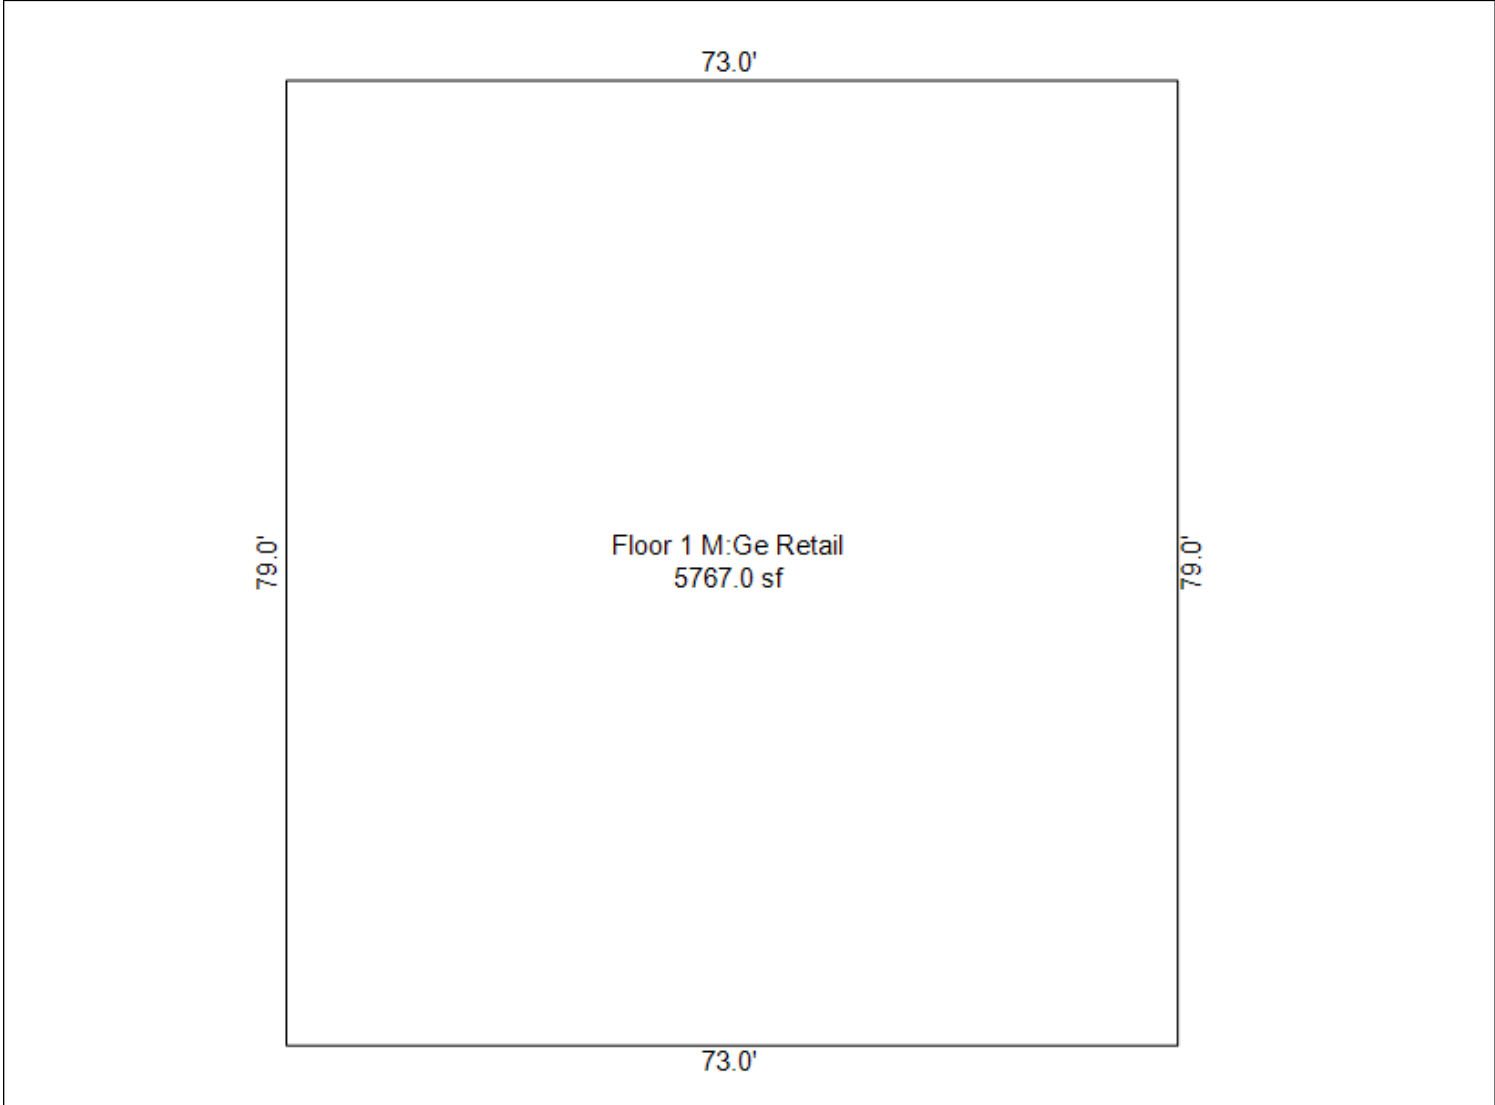

SKETCH/AREA TABLE ADDENDUM

Parcel Number		
7048054		
Year	2024	Card 1
Property Address		
9503 E WASHINGTON ST		

SKETCH/AREA TABLE ADDENDUM

AREA CALCULATIONS SUMMARY

Name	Description	Size (Sqft)
Floor 1 M:Ge Retail	RET1	5767
	Total Sqft.	5767