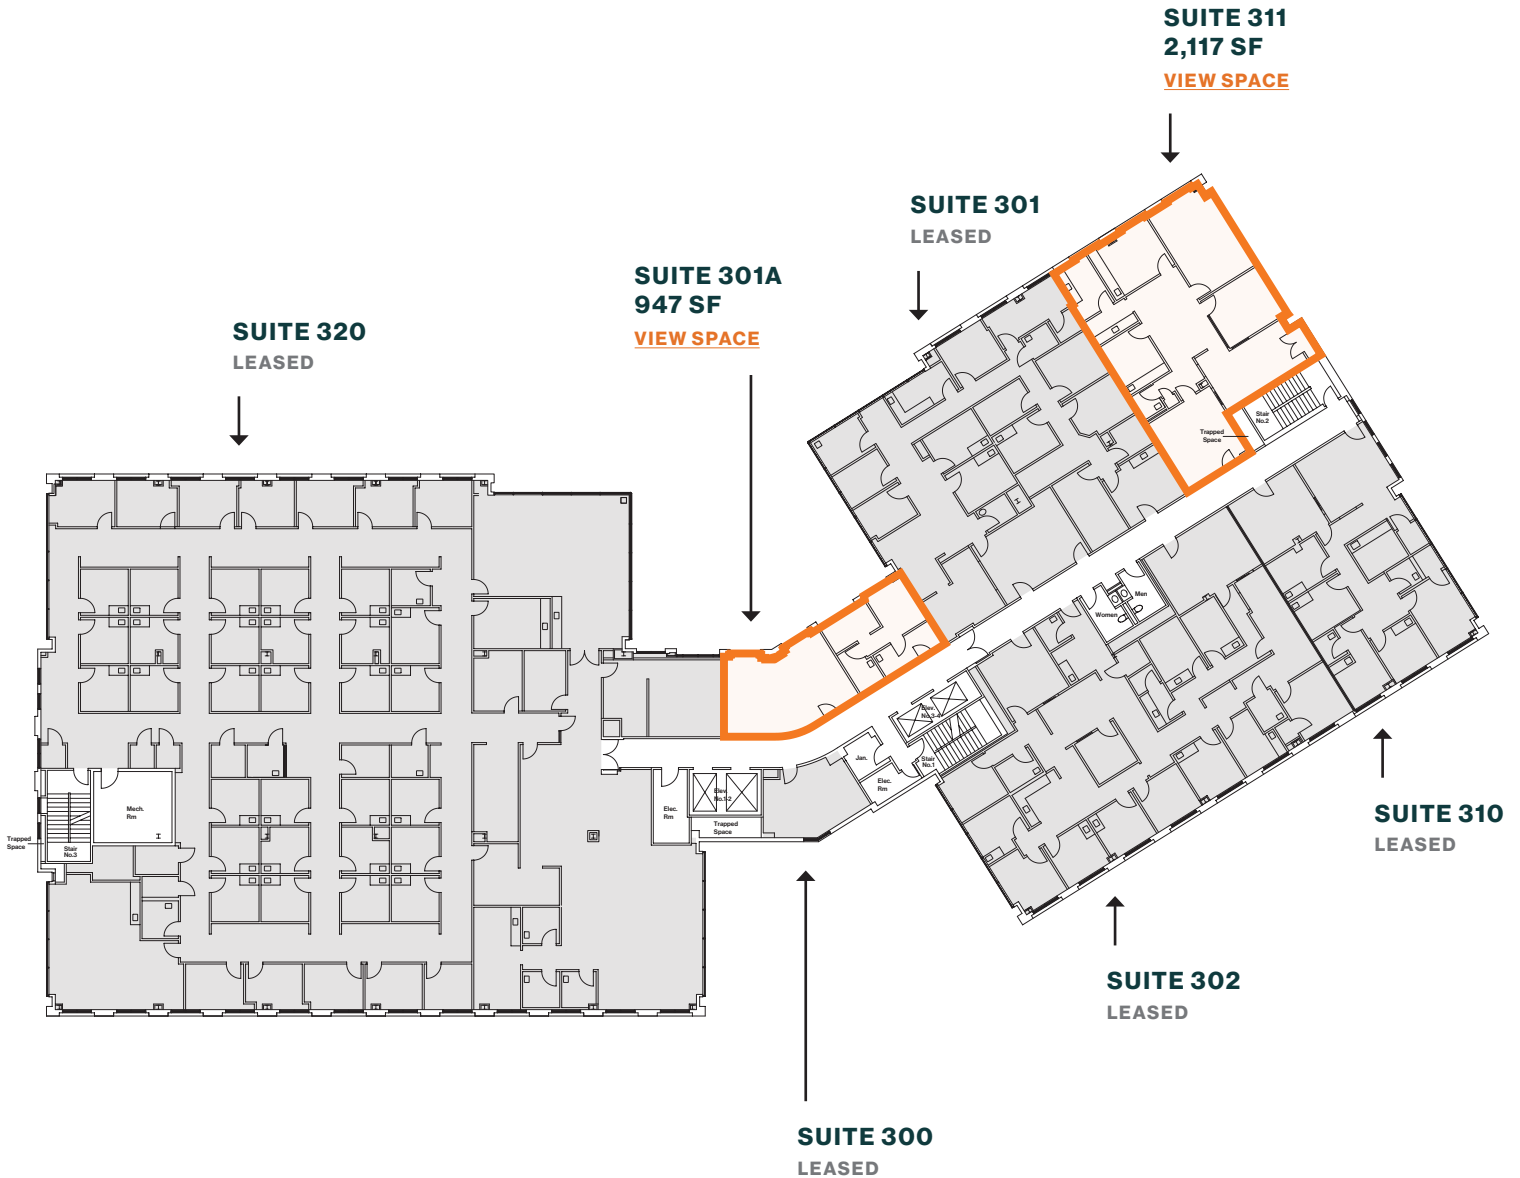

Parc Plaza Medical Office Building

1305 Airport Freeway, Bedford, TX 76021

FLOOR 1

AVAILABLE

Parc Plaza Medical Office Building

1305 Airport Freeway, Bedford, TX 76021

FLOOR 2

AVAILABLE

Parc Plaza Medical Office Building

1305 Airport Freeway, Bedford, TX 76021

FLOOR 3

AVAILABLE

Parc Plaza Medical Office Building

1305 Airport Freeway, Bedford, TX 76021

FLOOR 4

AVAILABLE