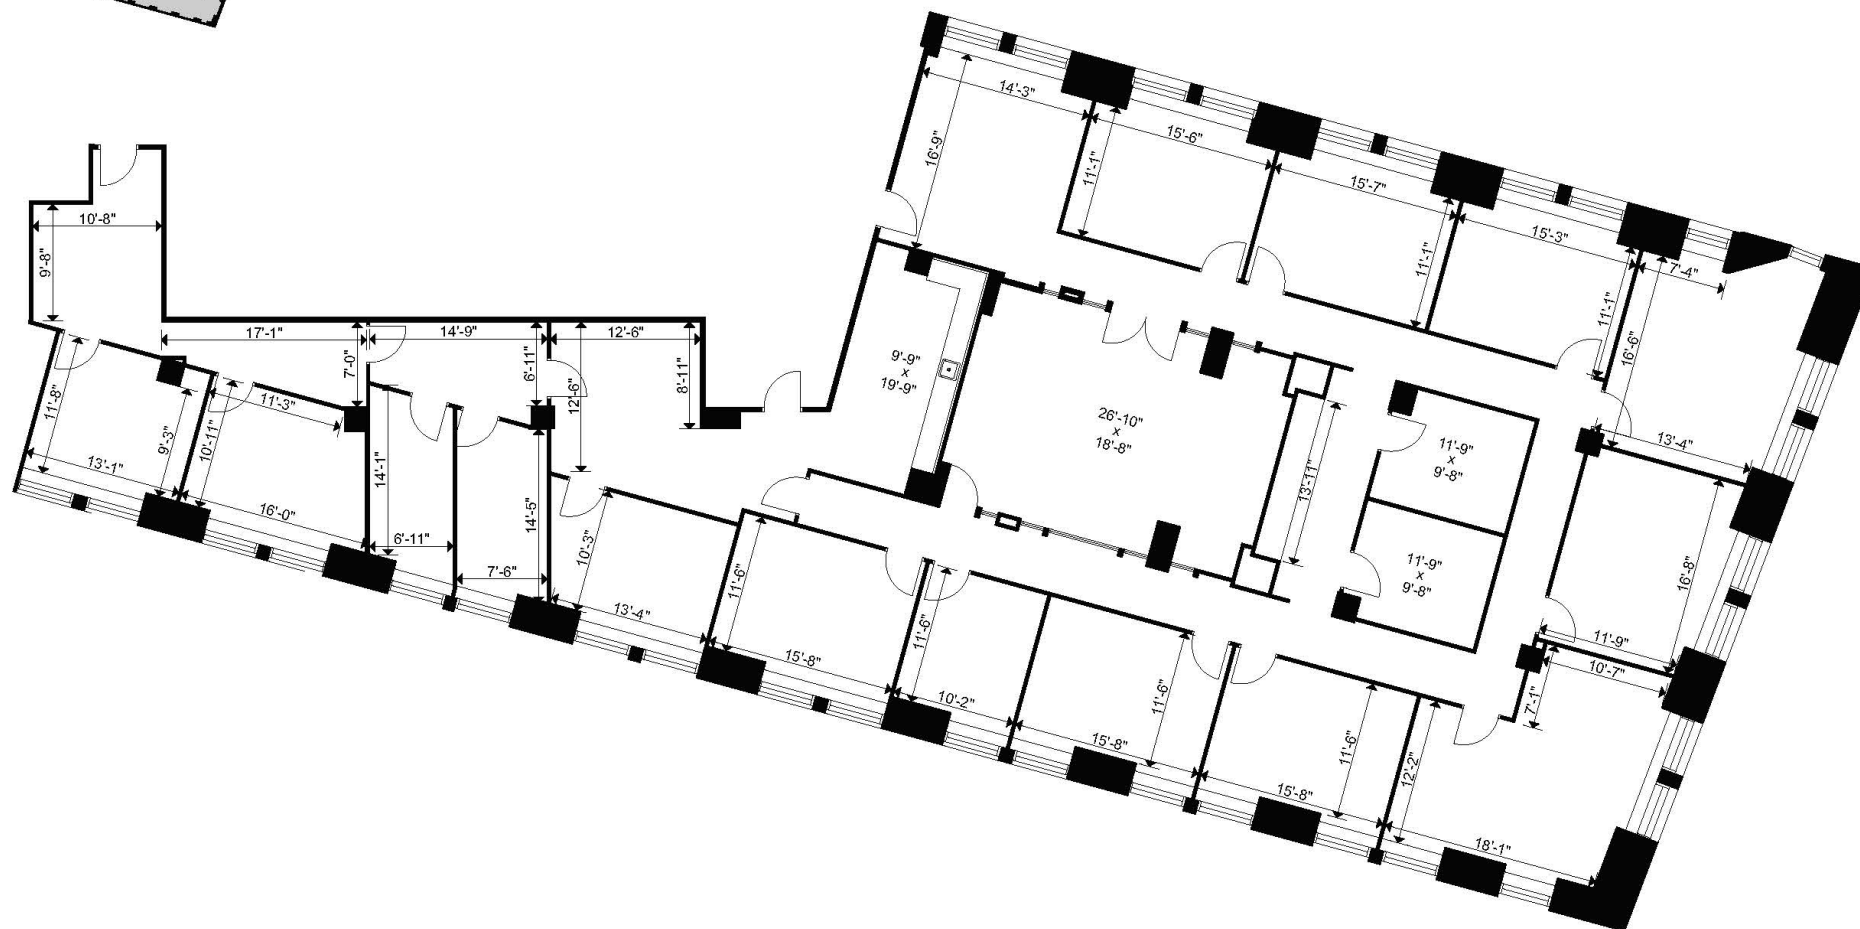

HURT BUILDING

Version: V1

Prepared: 10/05/2017

50 Hurt Plaza Southeast
Atlanta, Georgia

Suite 1050

Rentable Area
7,257 sq ft

*Area determined according to:
ANSI/BOMA Z65.1-2010 A

Claire Ross
404-995-2473
Claire.Ross@am.jll.com