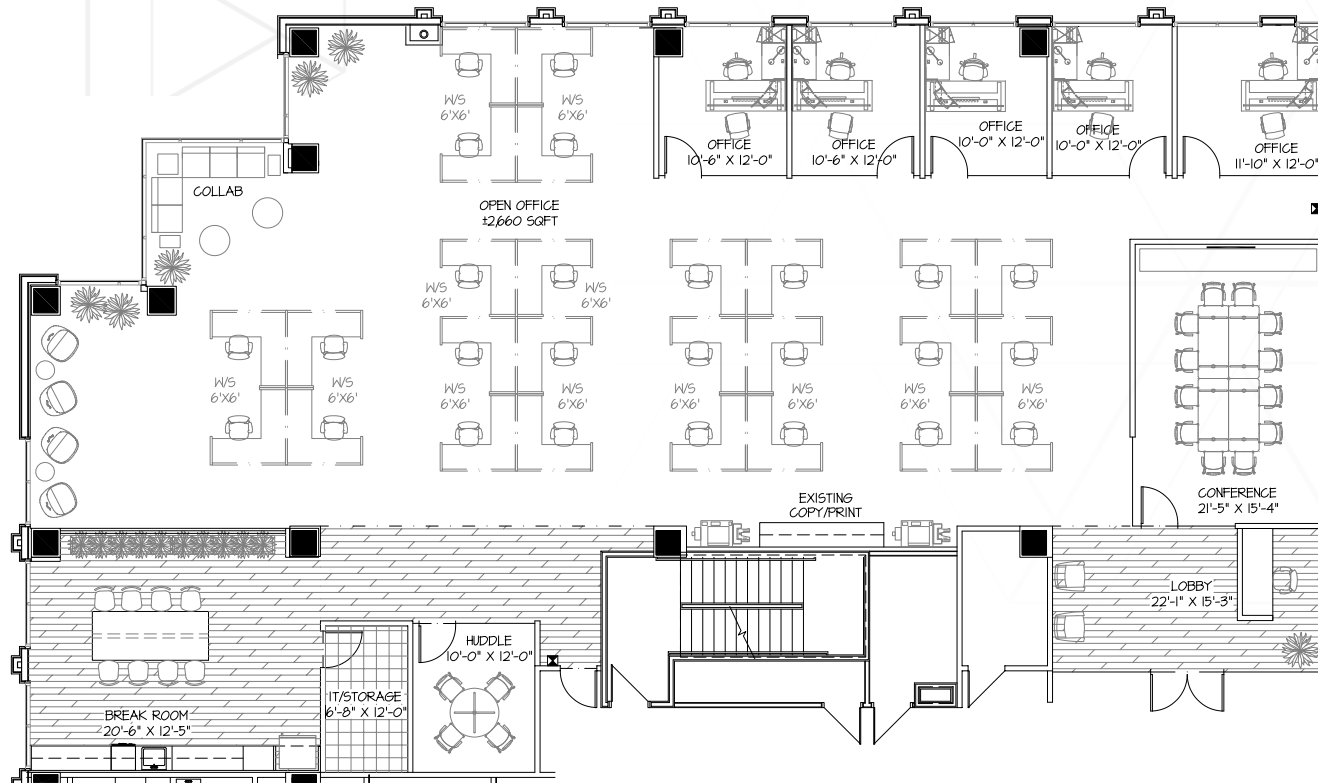

# Pima Northgate

14000 N Pima Road Scottsdale, AZ

SUITE 225 | ±6,147 SF

TIM WHITTEMORE

Senior Director

+1 602 229 5931

tim.whittemore@cushwake.com

PATRICK SCHRIMSHER