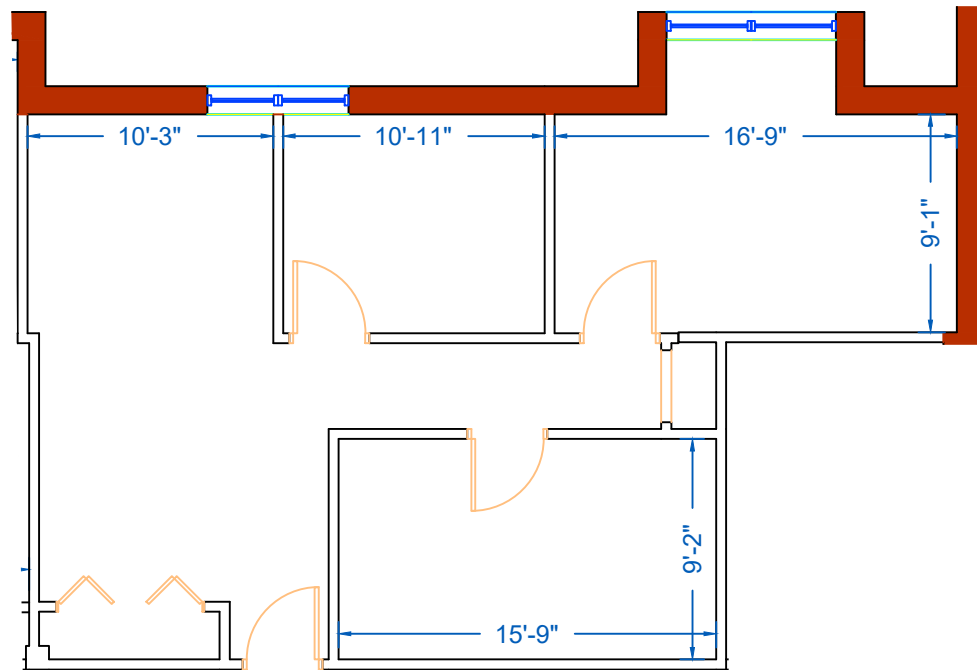

825 E Golf Rd, Arlington Heights

825 E Golf Rd, Suite 1500
1,031 Rentable Square Feet

Scale: 1/8" = 1'-0"

PO Box 1189
Palatine, IL 60078

MOATS
OFFICE PROPERTIES

Office: 847-359-2121
Ryan: 847-363-9700