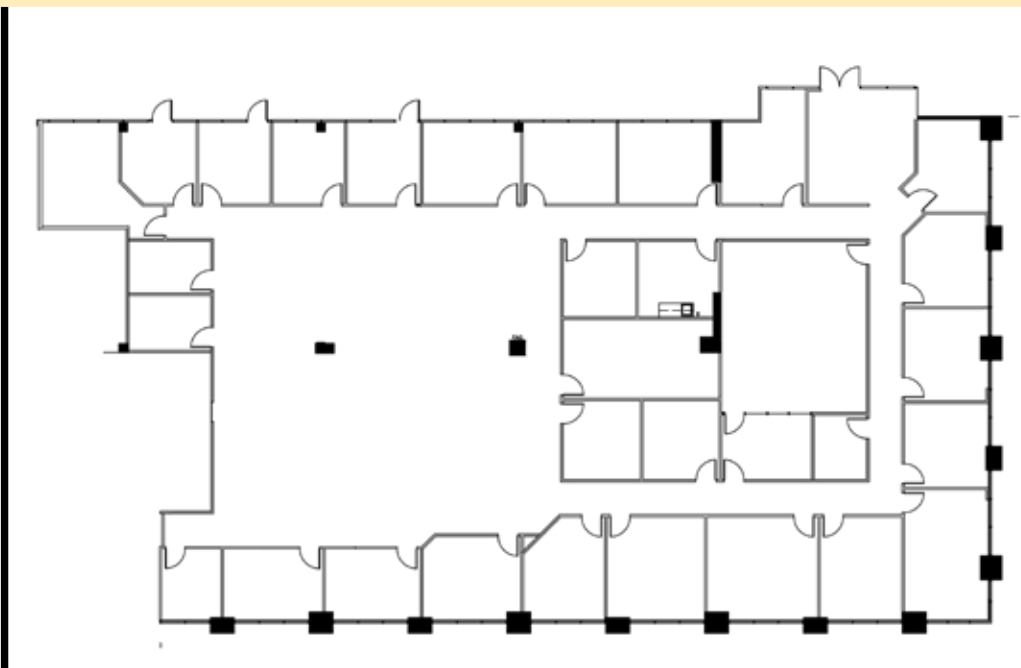

# 480 North Belt - Suite 100

480 North Sam Houston Parkway, Houston, TX 77060

[www.oakleafmgmt.com](http://www.oakleafmgmt.com)

## Suite 100 Amenities:

- 11,561 SF NRA
- Excellent location with direct access to George Bush Intercontinental Airport, Beltway 8 and I-45
- Prime location at building entry
- Glass reception area with wood flooring
- Twenty-two (22) window offices
- Five (5) interior offices
- Kitchen
- Server room, file room & storage
- Large conference room
- Open bullpen for cubicles
- Card key access to suite for added security
- Building is 100% sprinklered
- Custom TI available