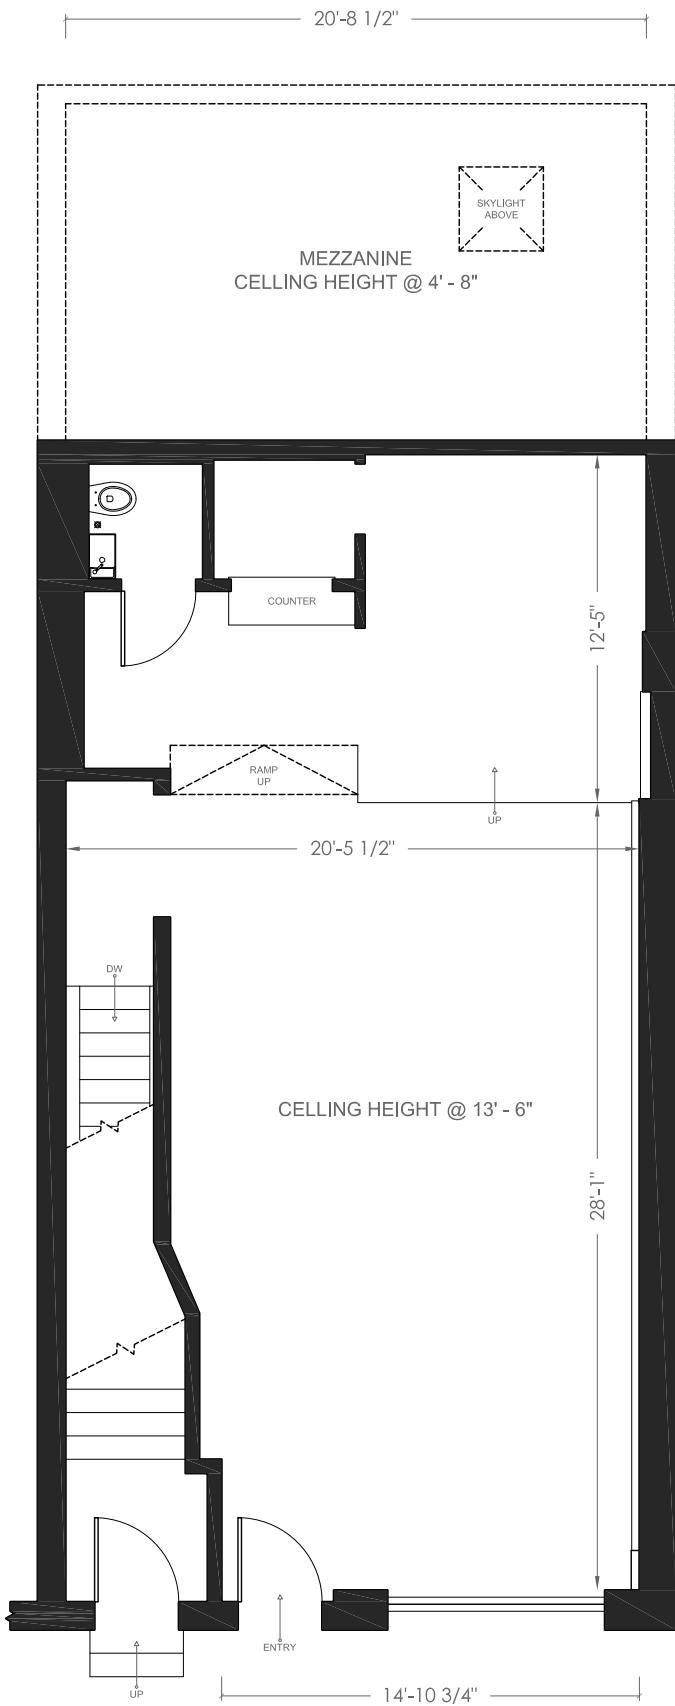

57 STANTON STREET NEW YORK NY 10002

COMMERCIAL UNIT

STORE @ 750 S.F. + MEZZANINE @ 248 S.F.

CELLAR @ 635 S.F.