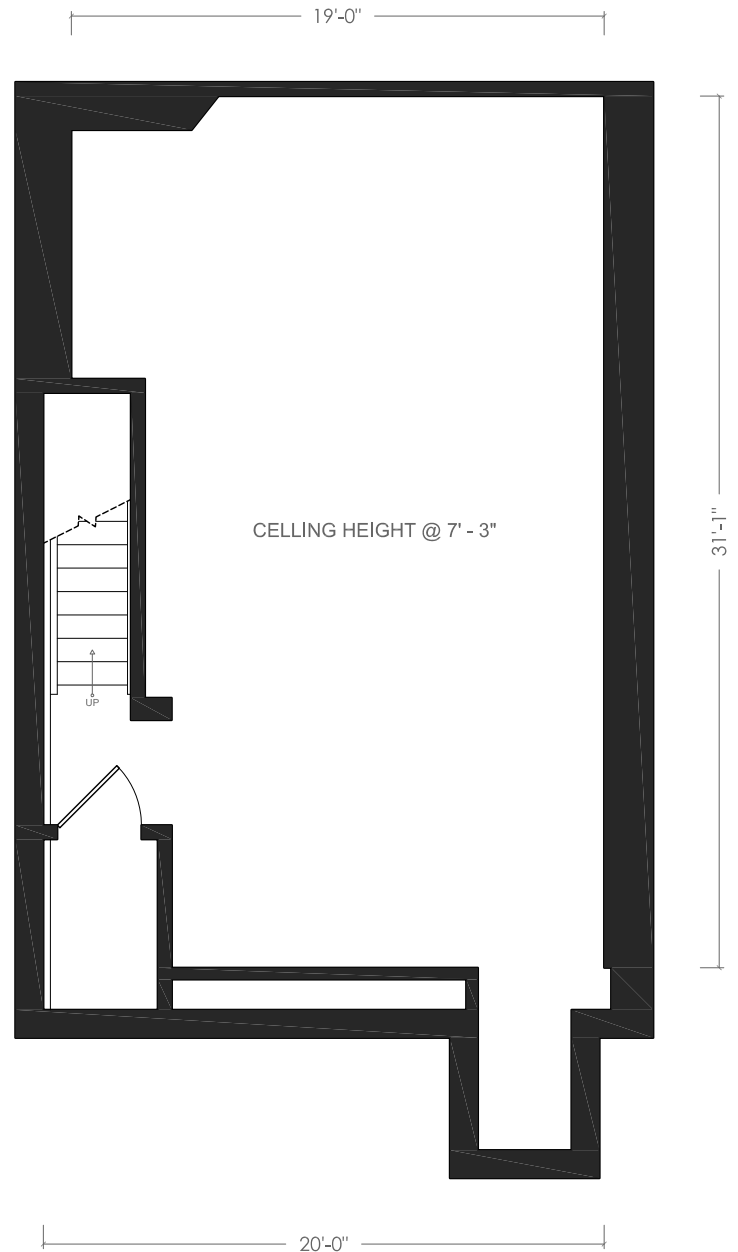

57 STANTON STREET NEW YORK NY 10002

COMMERCIAL UNIT

STORE @ 750 S.F. + MEZZANINE @ 248 S.F.

CELLAR @ 635 S.F.