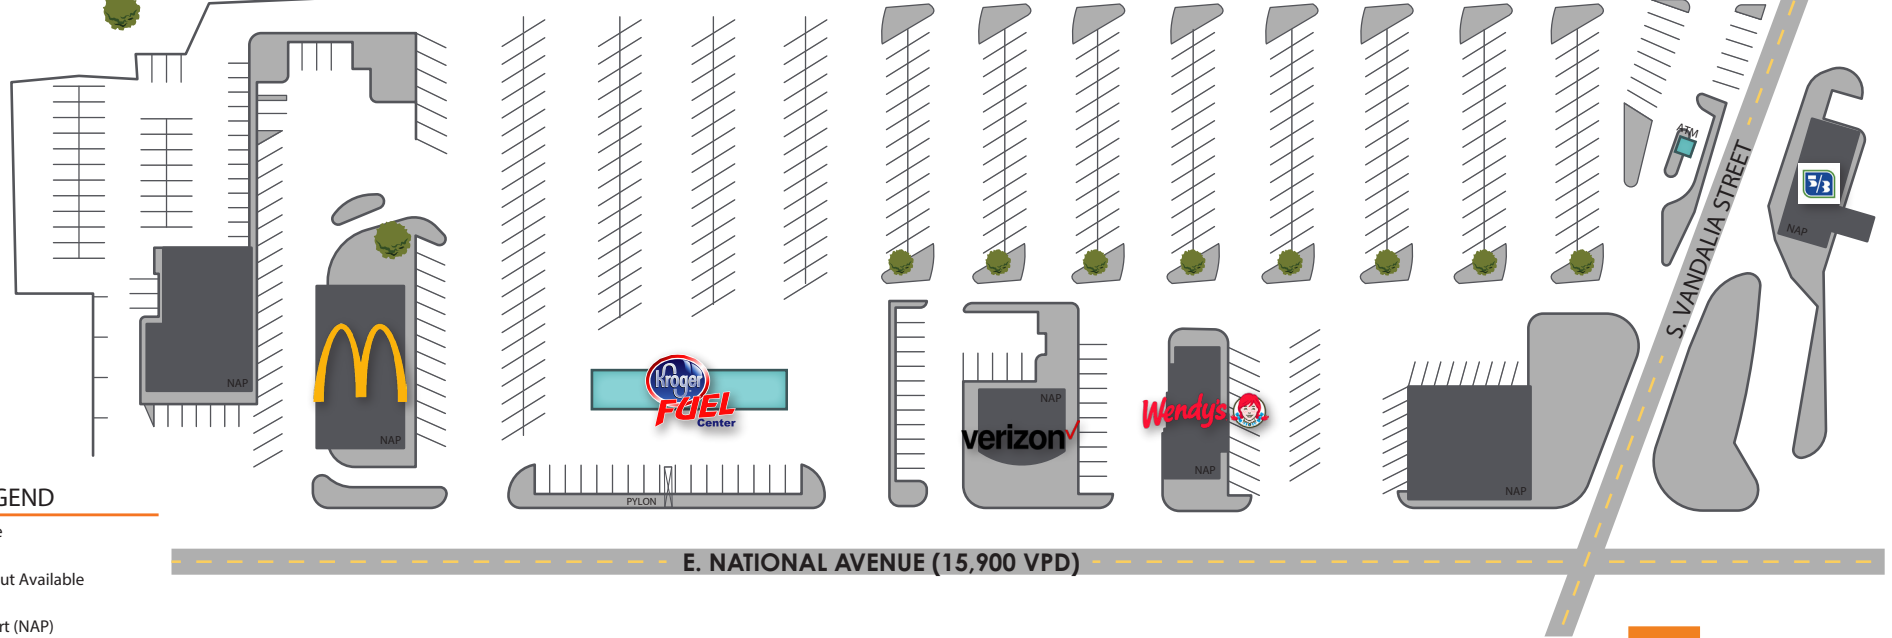

MAJOR TENANTS

Anytime Fitness
CATO
Cricket Wireless
Korger
Papa John's

2104 | Forest Park Plaza

100 Forest Park Plaza
Brazil, IN | 47834

TENANT LIST

- 100 | Kroger 49,808 SF
- 99 | Papa John's 1,600 SF
- 97 | E&B Paving 1,600 SF
- 96 | US Nails 1,600 SF
- 95B | Sun Factory Tanning 2,400 SF
- 82 | Firendly Tabacco 1,600 SF
- 78 | Shaw Chiropractic 1,600 SF
- 75 | Luxe Salon 3,000 SF
- 68 | CATO 3,500 SF
- 55 | Anytime Fitness 6,500 SF
- 50 | AVAILABLE 5,000 SF
- 45 | Cricket Wireless 1,200 SF
- 40 | Cheng Gong Restaurant 4,440 SF
- 25 | AVAILABLE 17,276 SF
- 20 | AVAILABLE 7,200 SF
- 15 | AVAILABLE 2,383 SF
- 5 | AVAILABLE 6,900 SF