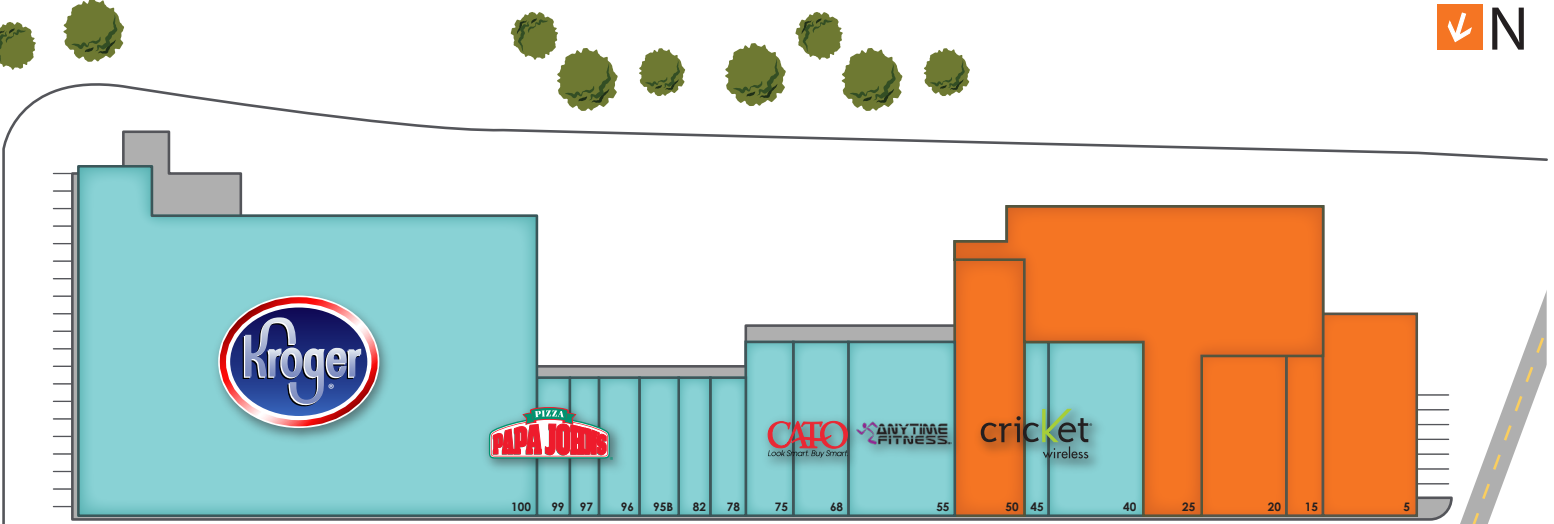

MAJOR TENANTS

Anytime Fitness
CATO
Cricket Wireless
Korger
Papa John's

2104 | Forest Park Plaza

100 Forest Park Plaza
Brazil, IN | 47834

TENANT LIST

- 100 | Kroger 49,808 SF
- 99 | Papa John's 1,600 SF
- 97 | E&B Paving 1,600 SF
- 96 | US Nails 1,600 SF
- 95B | Sun Factory Tanning 2,400 SF
- 82 | Firendly Tabacco 1,600 SF
- 78 | Shaw Chiropractic 1,600 SF
- 75 | Luxe Salon 3,000 SF
- 68 | CATO 3,500 SF
- 55 | Anytime Fitness 6,500 SF
- 50 | AVAILABLE 5,000 SF
- 45 | Cricket Wireless 1,200 SF
- 40 | Cheng Gong Restaurant 4,440 SF
- 25 | AVAILABLE 17,276 SF
- 20 | AVAILABLE 7,200 SF
- 15 | AVAILABLE 2,383 SF
- 5 | AVAILABLE 6,900 SF