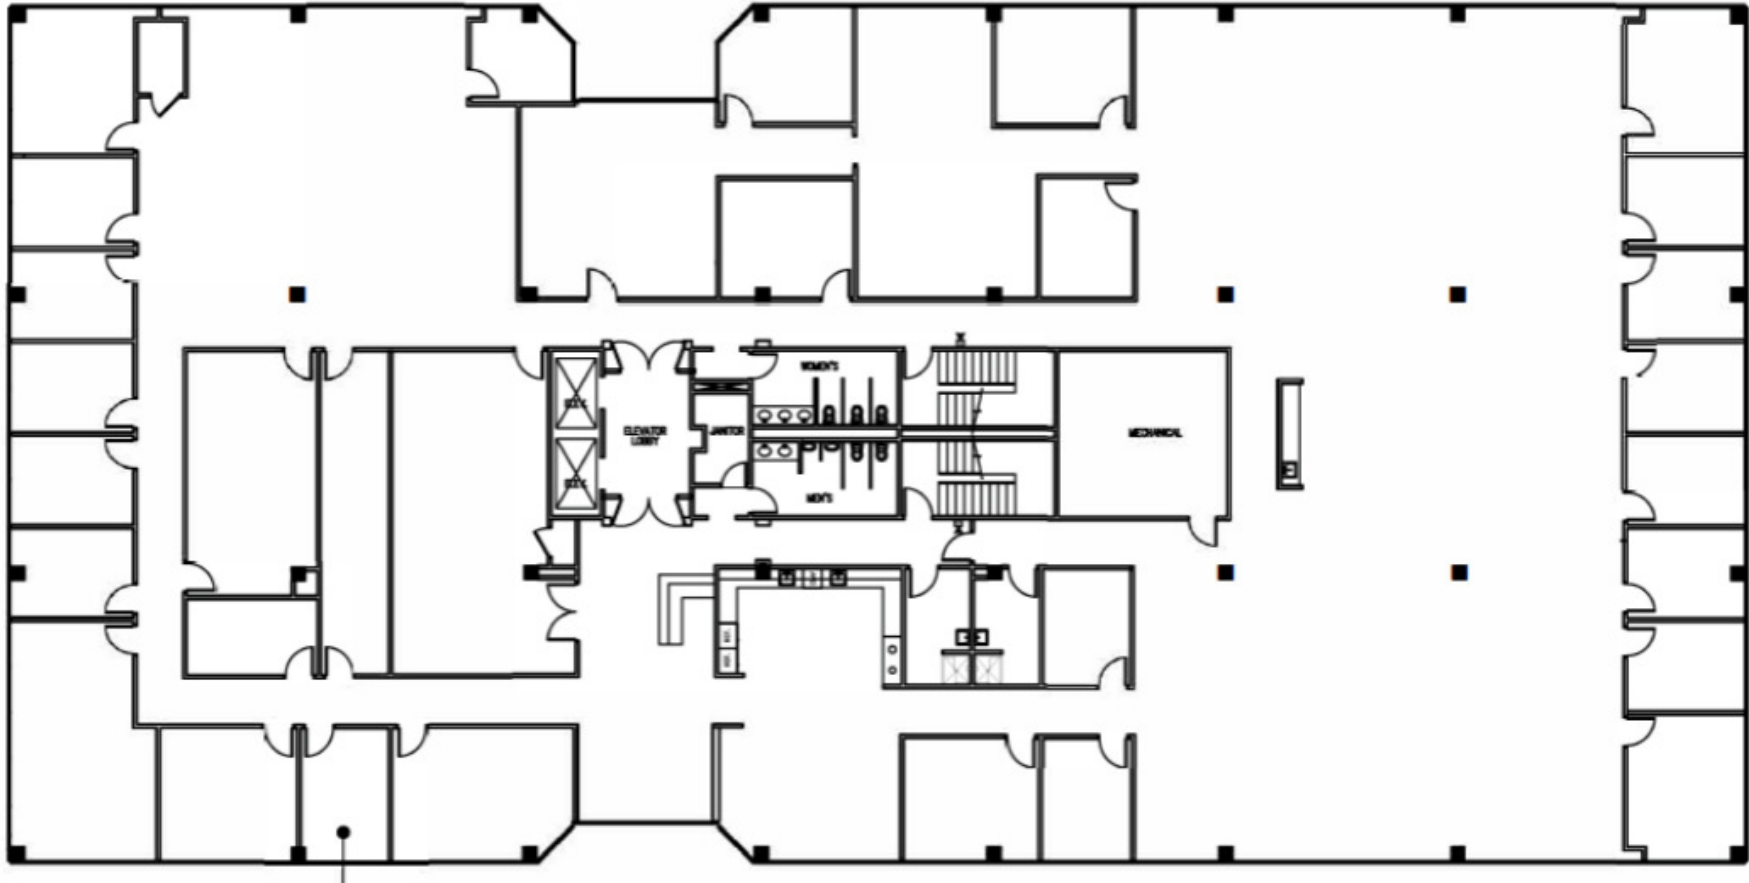

THE GOLD BUILDING

Suite 300 | 17,094 RSF

Matt Fergus

404.414.7059

mfergus@lpc.com

Seabie Hickson IV

404.376.1295

shickson@lpc.com