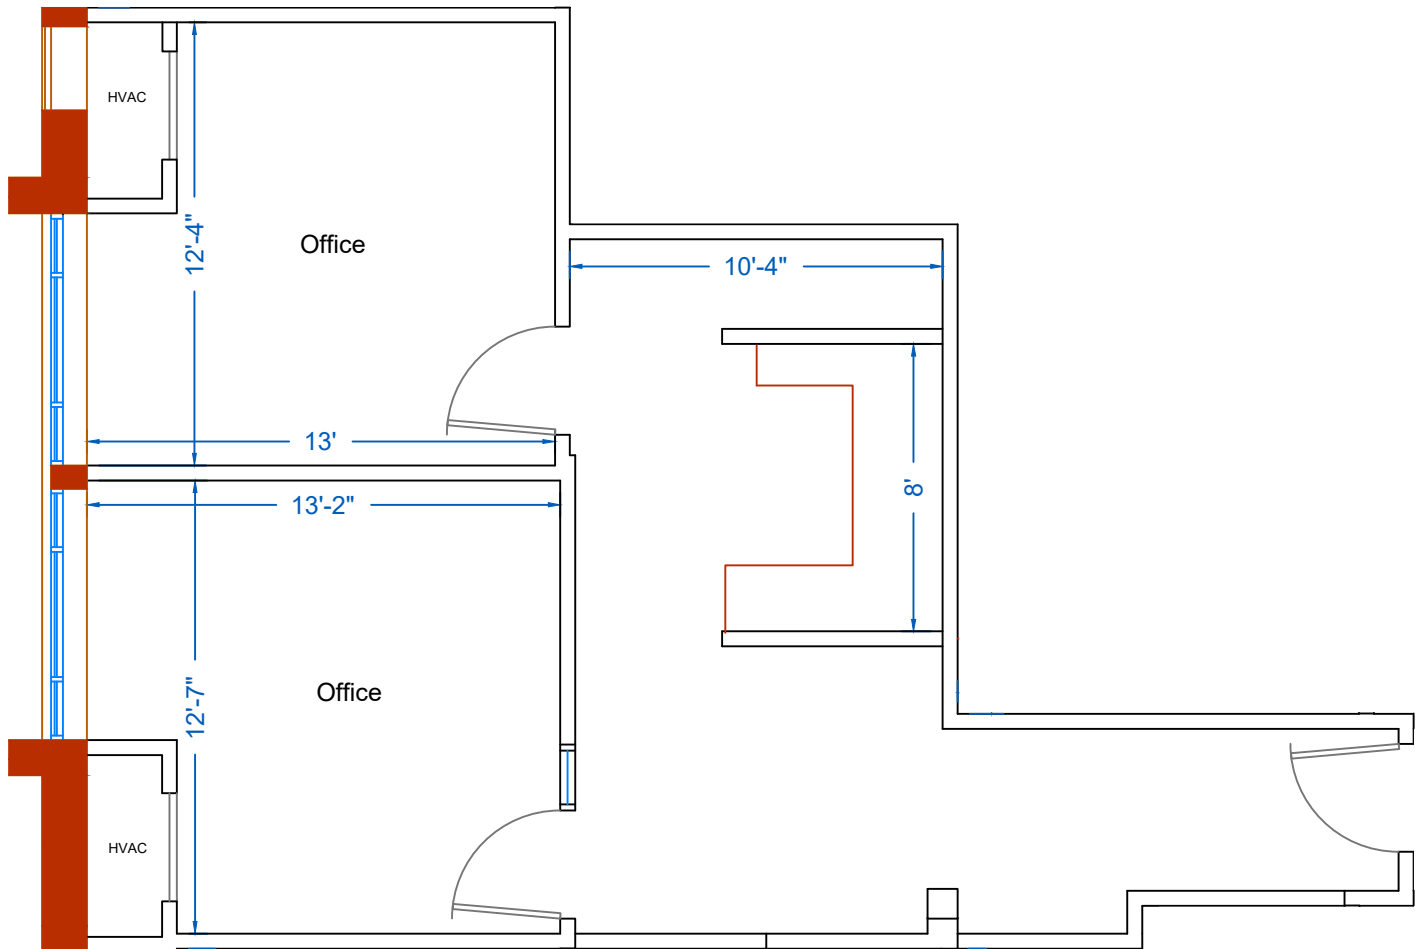

# The Office Park of Palatine

579 First Bank Dr., Suite 265  
756 Rentable Square Feet

Scale: 1/4" = 1'-0"

PO Box 1189  
Palatine, IL 60078

**MOATS**  
OFFICE PROPERTIES

Office: 847-359-2121  
Ryan: 847-363-9700