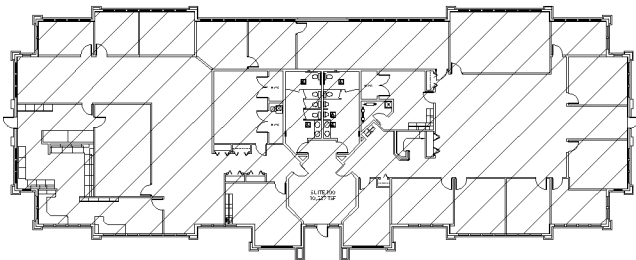

USEABLE AREA: 10,527 SF
RENTABLE AREA: 10,527 SF

 BUILDING KEY
NO SCALE