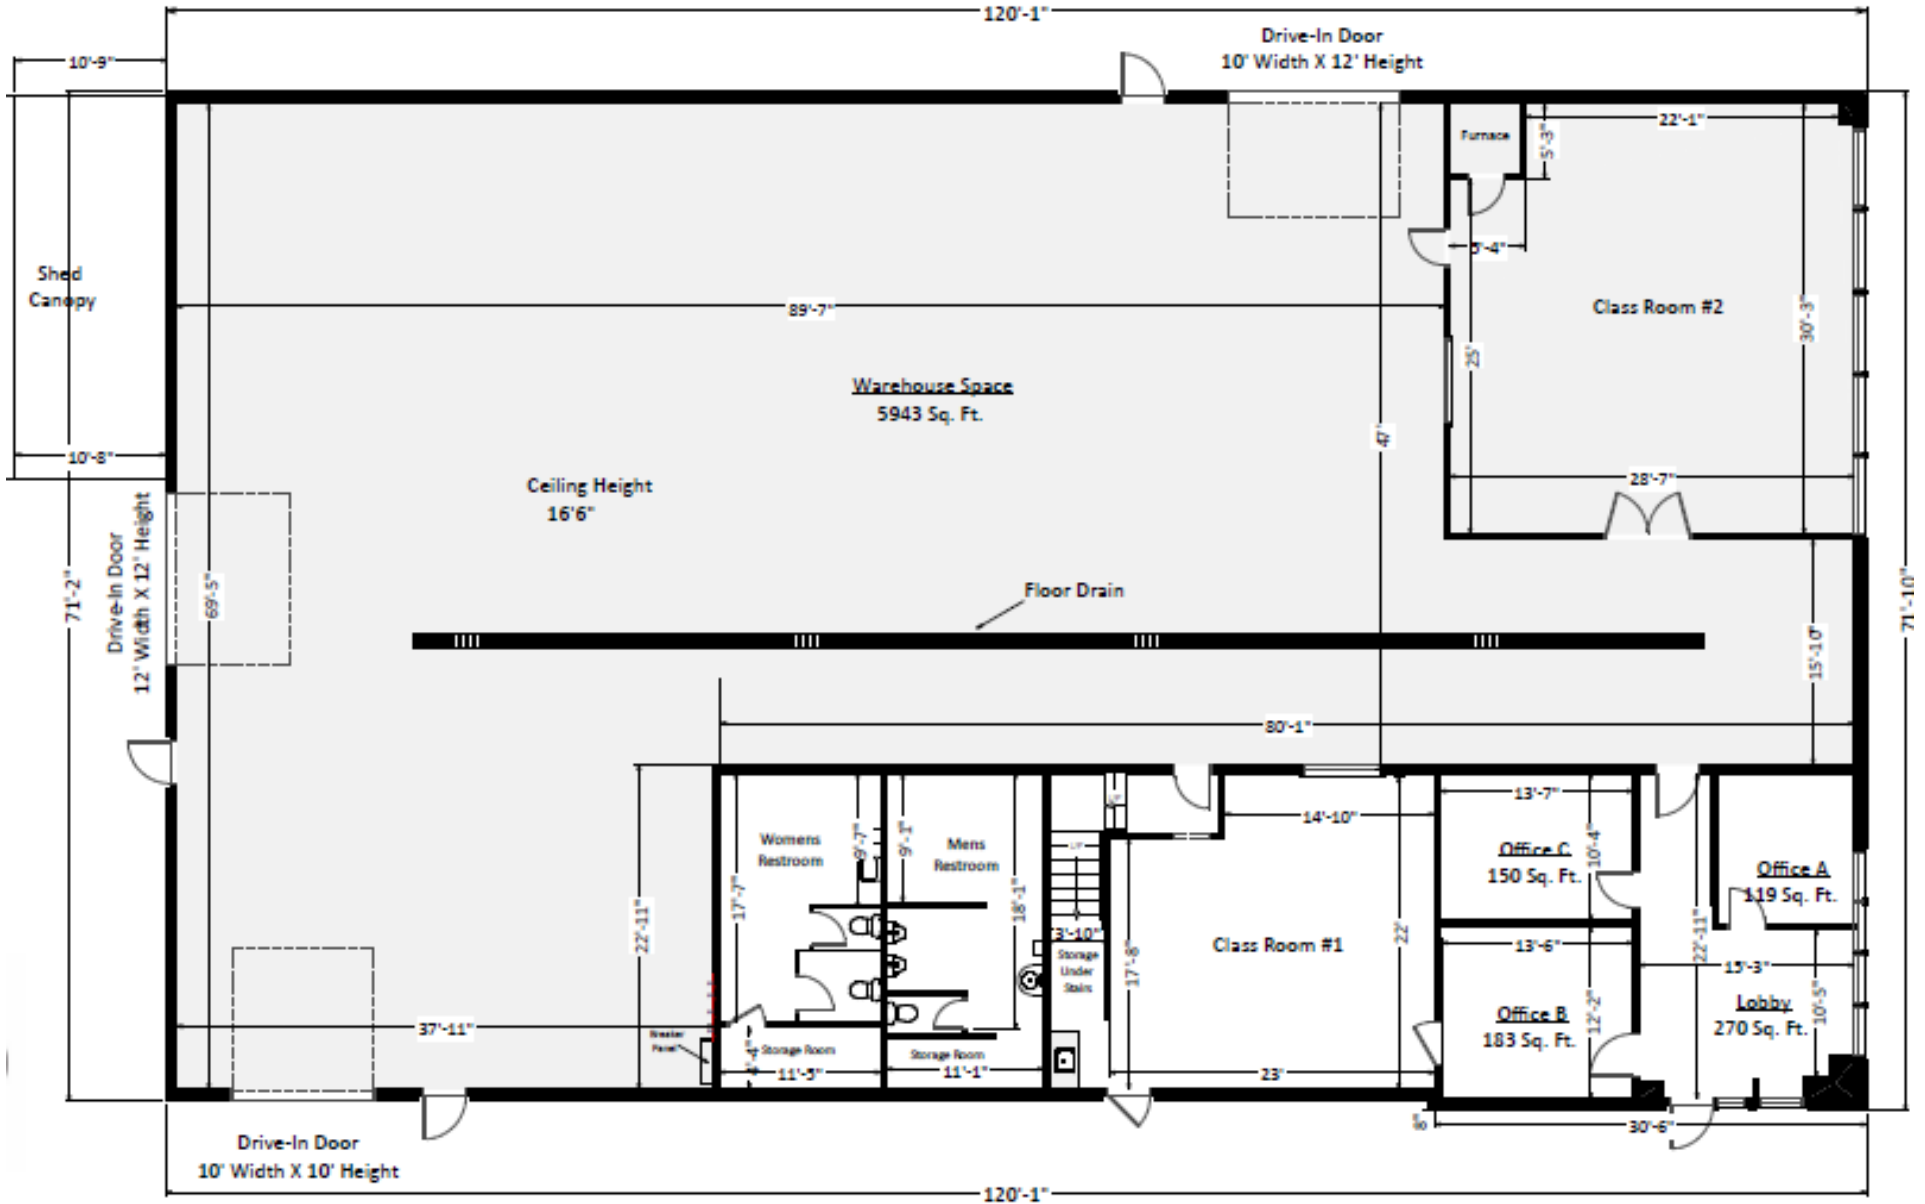

250 BEASLEY DRIVE 10,519 S.F. SUITE - FIRST FLOOR

250 BEASLEY DRIVE 10,519 S.F. SUITE - MEZZANINE FLOOR