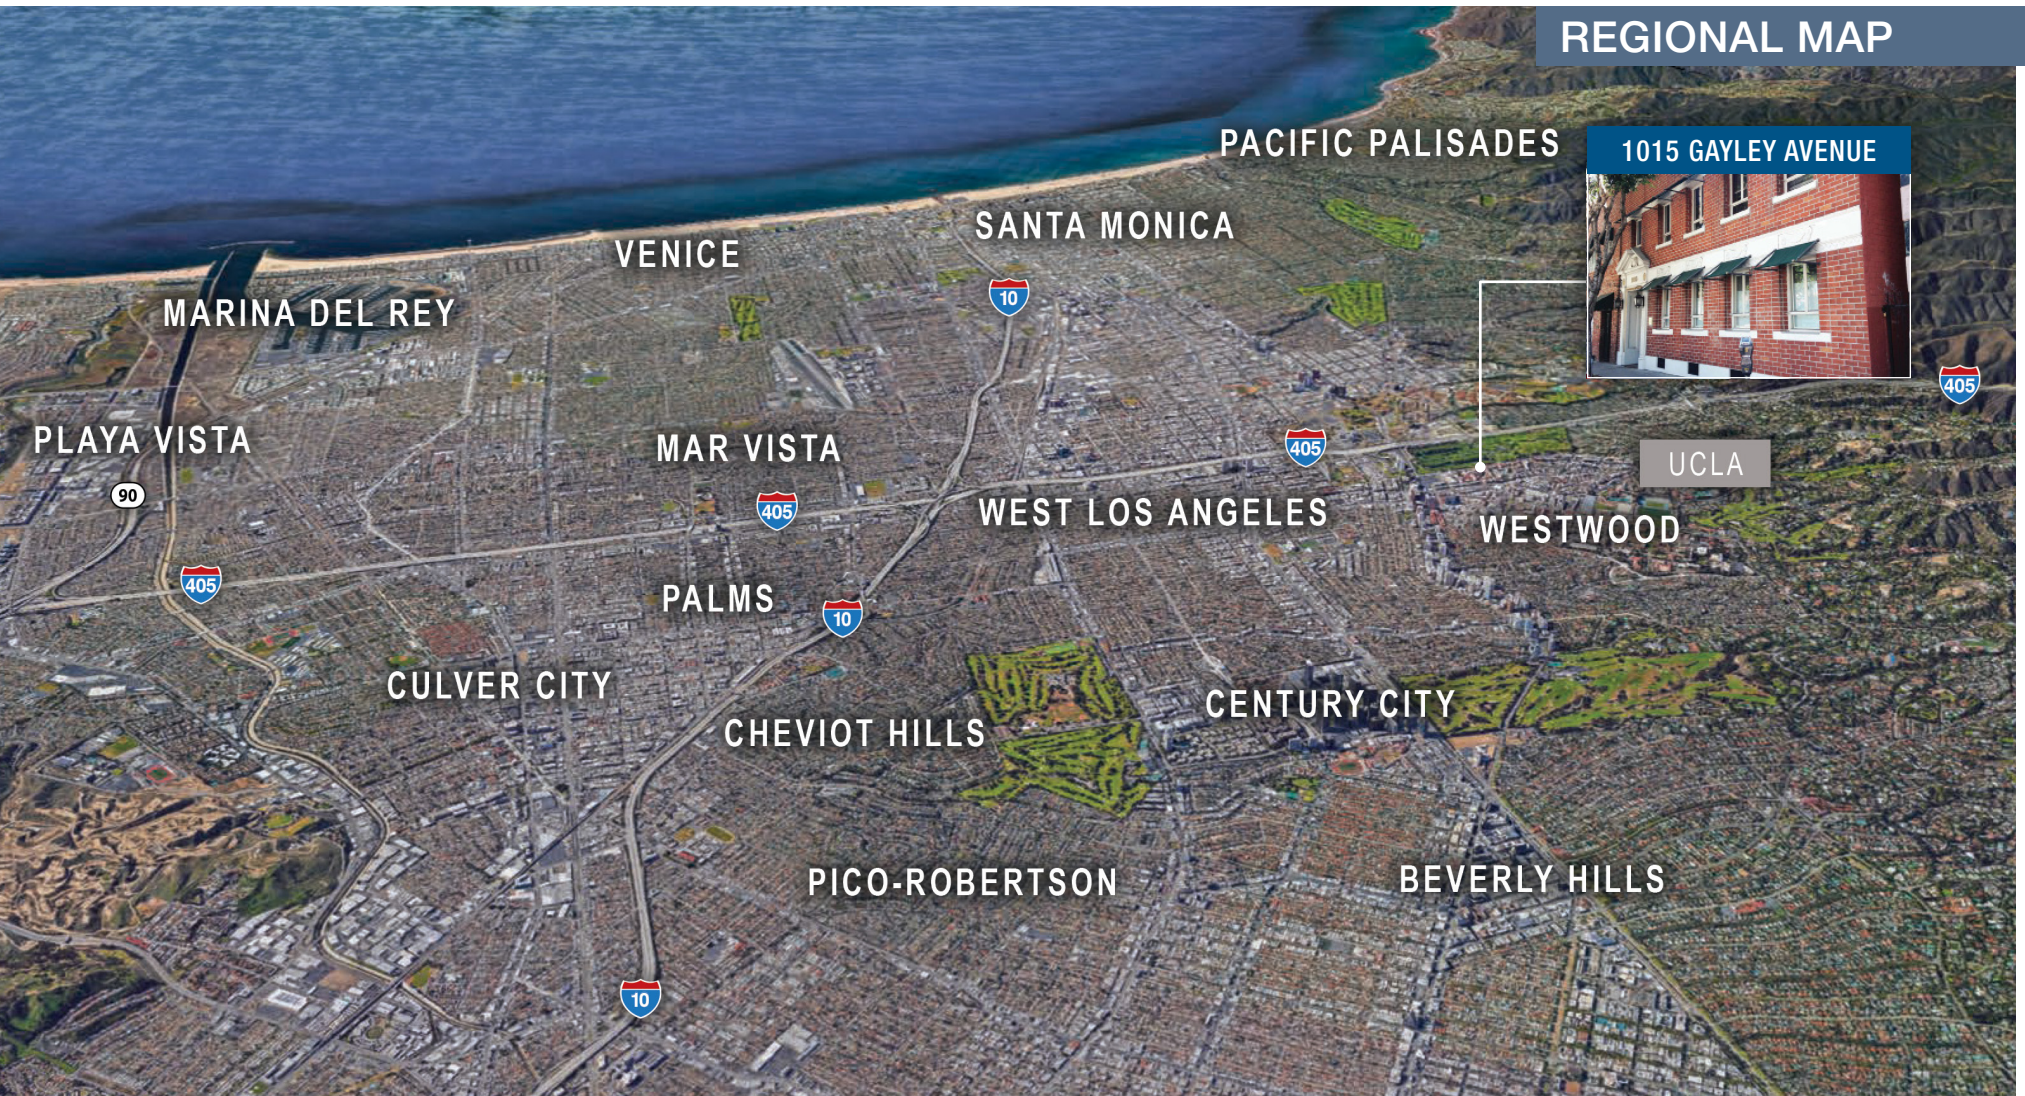

1015 GAYLEY AVENUE

LOS ANGELES, CA 90024

MEDICAL/THERAPY/PROFESSIONAL/YOGA OFFICES AVAILABLE

REGIONAL MAP

1015 GAYLEY AVENUE

LOS ANGELES, CA 90024

MEDICAL/THERAPY/PROFESSIONAL/YOGA OFFICES AVAILABLE

Dining

- 1 Barney's Beanery
- 2 Bella Pita
- 3 Bibigo Westwood
- 4 California Pizza Kitchen
- 5 Chick-fil-A
- 6 Chipotle Mexican Grill
- 7 Corner Bakery Café
- 8 Diddy Riese
- 9 Espresso Profeta
- 10 El Pollo Loco
- 11 Elysee Bakery
- 12 Fat Sal's Deli
- 13 Pieology Pizzeria
- 14 Gushi
- 15 Habib Café
- 16 In-N-Out Burger
- 17 Lamonica's NY Pizza
- 18 Napa Valley Grille
- 19 Native Foods Café
- 20 Novel Café
- 21 Rocco's Tavern
- 22 Skylight Gardens
- 23 Stan's Donuts
- 24 Starbucks
- 25 Tanino Ristorante Bar
- 26 TLT Food
- 27 The Coffee Bean & Tea Leaf
- 28 ShopHouse Southeast Asian Kitchen