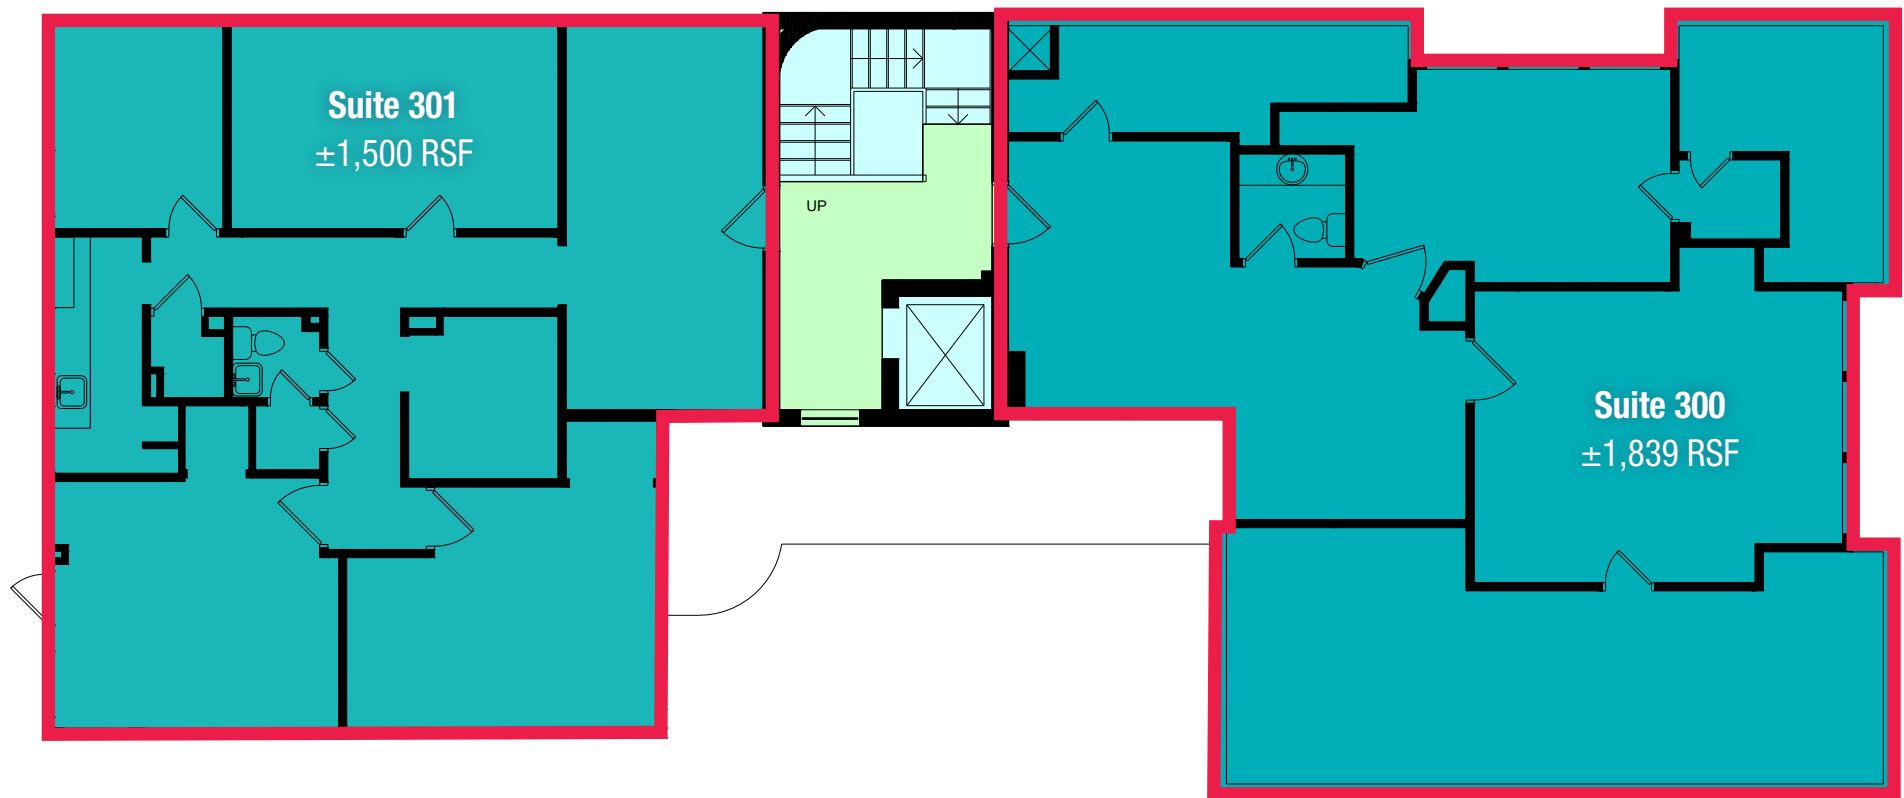

PROPERTY INFO

AVAILABILITY:	Suite 200: ±178 RSF Suite 220: ±783 RSF Suite 300: ±1,839 RSF Suite 301: ±1,500 RSF	} Contiguous up to ±3,339 RSF
USE:	Medical Office/Professional Office	
RENTAL RATE:	\$4.00/RSF MG	
TERM:	3 to 10 Years	
PARKING:	Ample parking available nearby	

1015 GAYLEY AVENUE

LOS ANGELES, CA 90024

MEDICAL/THERAPY/PROFESSIONAL/YOGA OFFICES AVAILABLE

Second Floor

FLOOR PLAN

1015 GAYLEY AVENUE

LOS ANGELES, CA 90024

MEDICAL/THERAPY/PROFESSIONAL/YOGA OFFICES AVAILABLE

Third Floor

FLOOR PLAN

Suites 300 & 301 are contiguous up to $\pm 3,339$ RSF.

1015 GAYLEY AVENUE

LOS ANGELES, CA 90024

MEDICAL/THERAPY/PROFESSIONAL/YOGA OFFICES AVAILABLE

Suite 301

±1,500 RSF