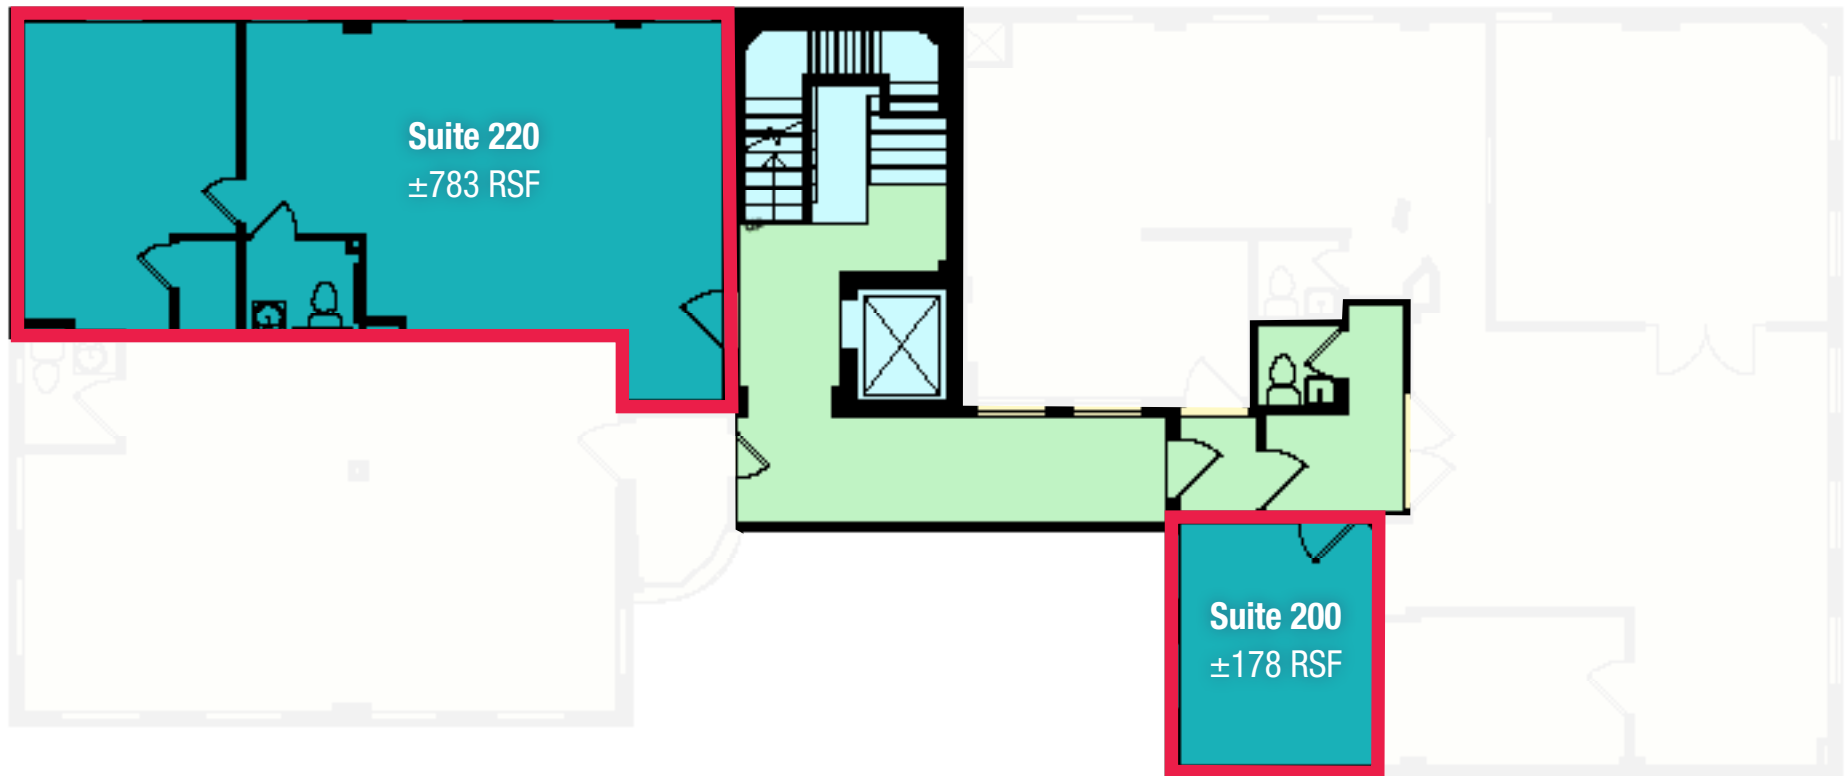

PROPERTY INFO

AVAILABILITY:	Suite 200: ±178 RSF Suite 220: ±783 RSF Suite 300: ±1,839 RSF Suite 301: ±1,500 RSF	} Contiguous up to ±3,339 RSF
USE:	Medical Office/Professional Office	
RENTAL RATE:	\$4.00/RSF MG	
TERM:	3 to 10 Years	
PARKING:	Ample parking available nearby	

SPACE FEATURES

- Separate HVAC air conditioning system
- Operable windows
- Controlled environment
- Private therapy offices
- Spaces are filled with light with operable windows
- Central Heating and Air Conditioning
- All spaces have private bathrooms
- Architectural features and character throughout

1015 GAYLEY AVENUE

LOS ANGELES, CA 90024

MEDICAL/THERAPY/PROFESSIONAL/YOGA OFFICES AVAILABLE

Second Floor

FLOOR PLAN

1015 GAYLEY AVENUE

LOS ANGELES, CA 90024

MEDICAL/THERAPY/PROFESSIONAL/YOGA OFFICES AVAILABLE

Third Floor

FLOOR PLAN

Suites 300 & 301 are contiguous up to $\pm 3,339$ RSF.

1015 GAYLEY AVENUE

LOS ANGELES, CA 90024

MEDICAL/THERAPY/PROFESSIONAL/YOGA OFFICES AVAILABLE

Suite 301

±1,500 RSF