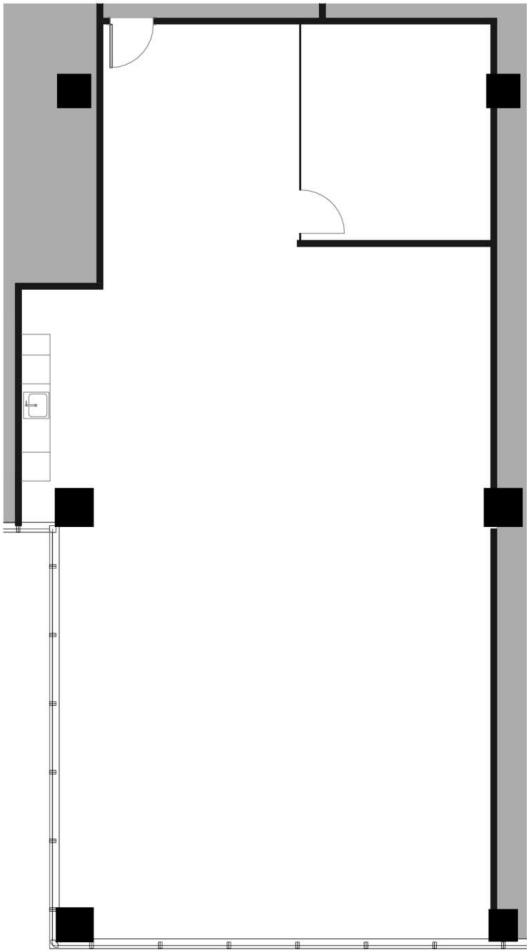

KEY PLAN

Alex Port **Maia Perri** **Hunter Henritze**
404.924.2816 678.836.5773 404.924.2819
aport@lpc.com mperri@lpc.com hhenritze@lpc.com