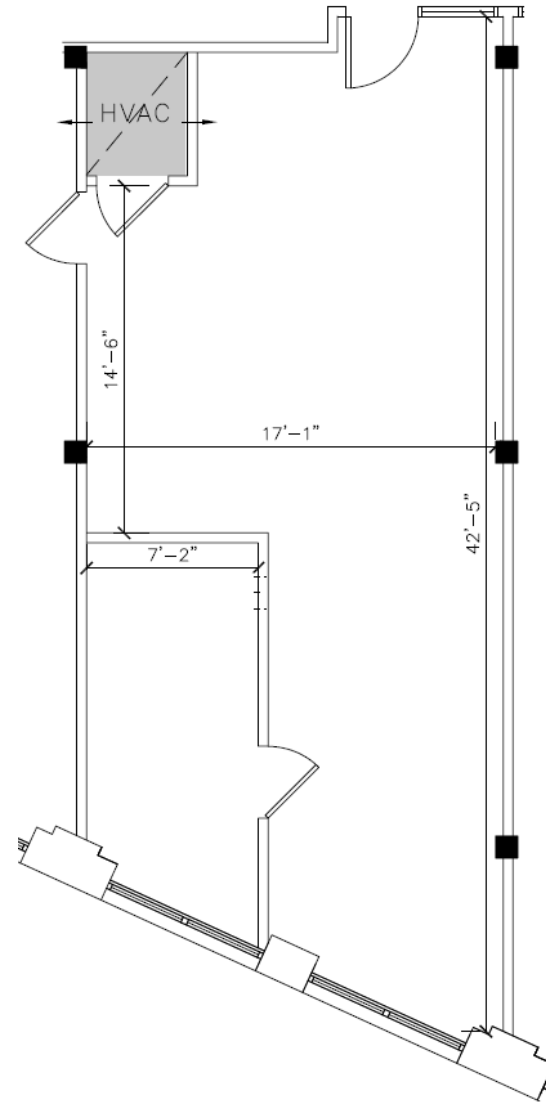

# 935 W CHESTNUT

SUITE 420

804 RSF

BLUE STAR

PROPERTIES