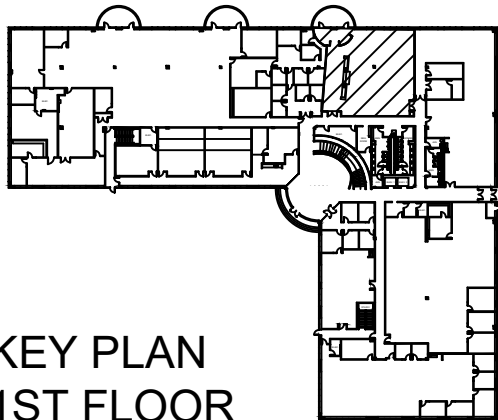

AVAILABLE

SUITE 140

3,901 RSF

KEY PLAN
1ST FLOOR

10030 N. MACARTHUR BLVD.
IRVING, TEXAS 75063