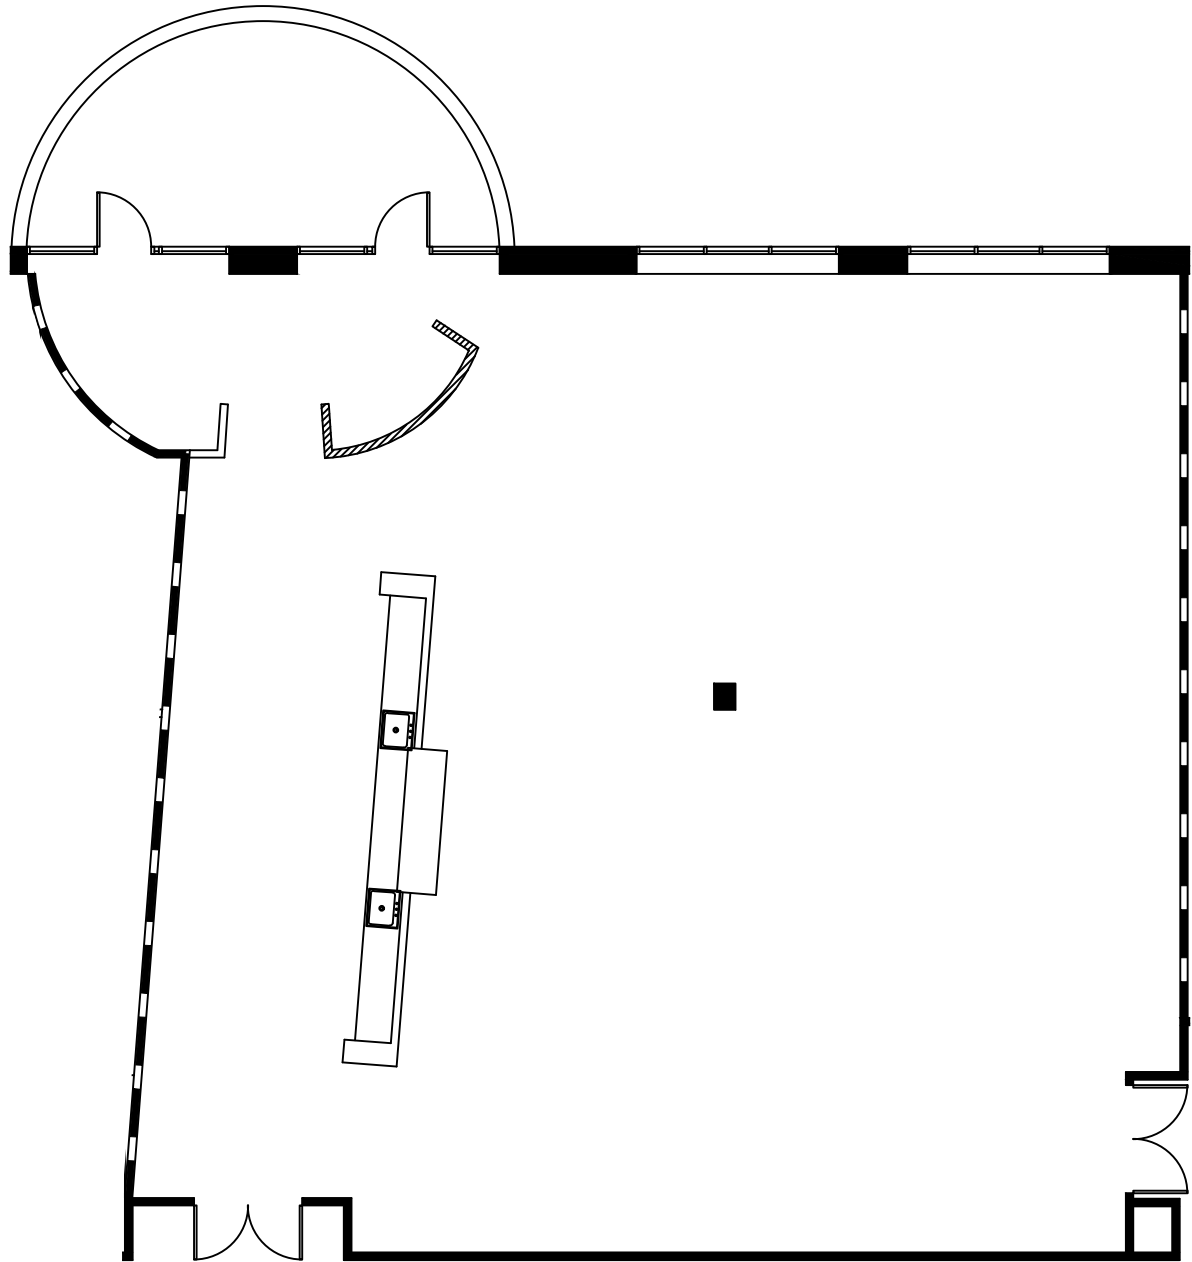

AVAILABLE

SUITE 140

3,901 RSF

KEY PLAN
1ST FLOOR

10030 N. MACARTHUR BLVD.
IRVING, TEXAS 75063