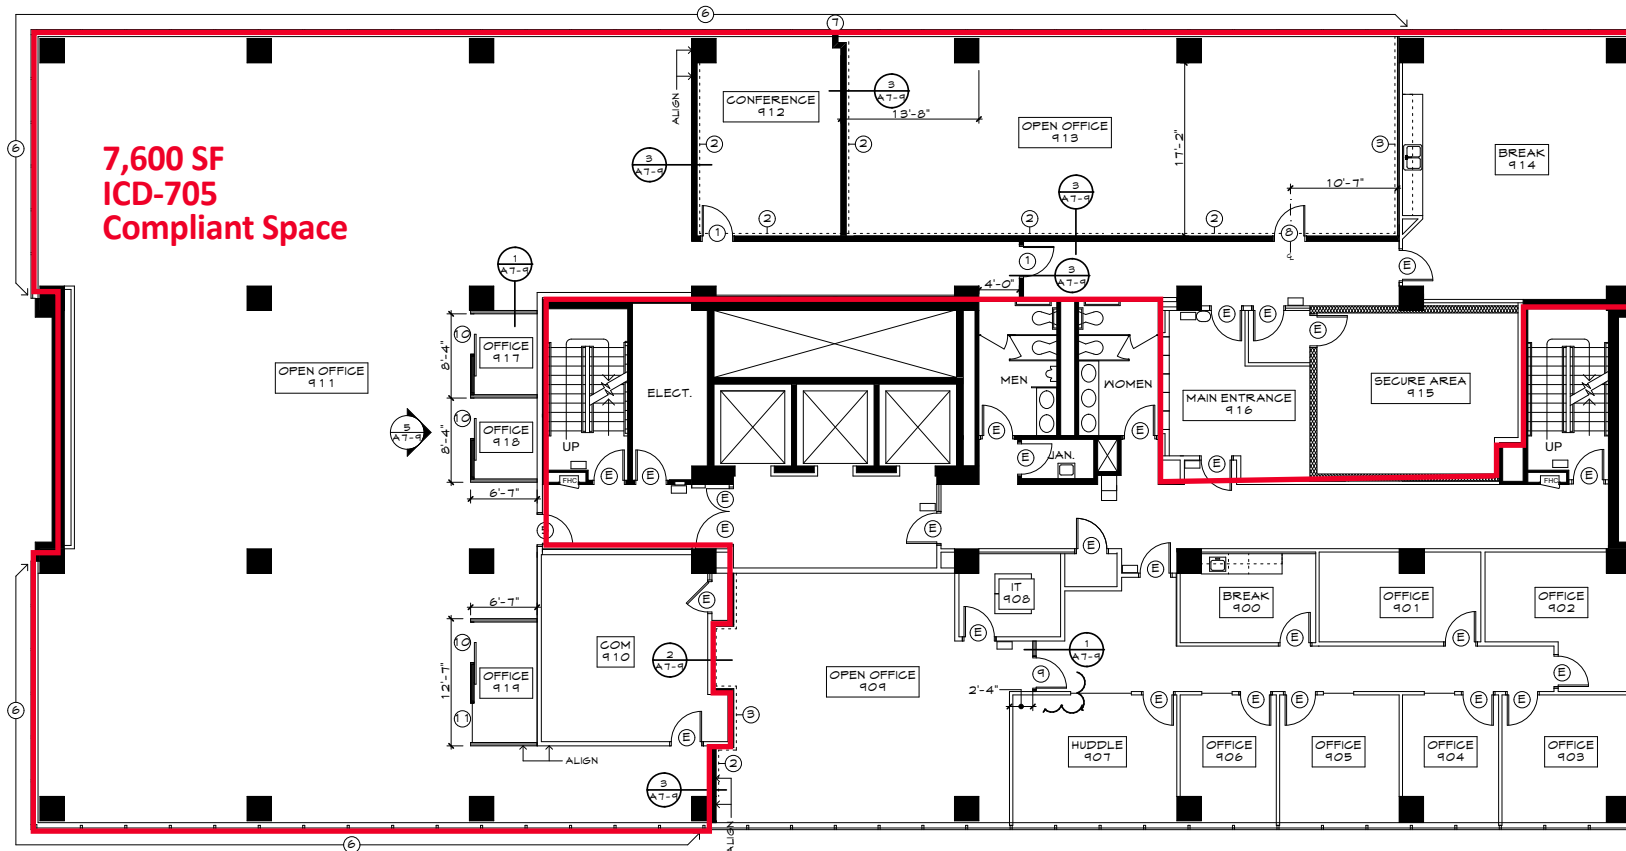

Marketplace Towers

3033 South Parker Road / Aurora, Colorado 80014

Tower I, Suite 900: 12,243 RSF

Doug Wulf
Executive Managing Director
+1 303 312 4218
doug.wulf@cushwake.com

Dan Miller
Managing Director
+1 303 312 4272
dan.miller@cushwake.com