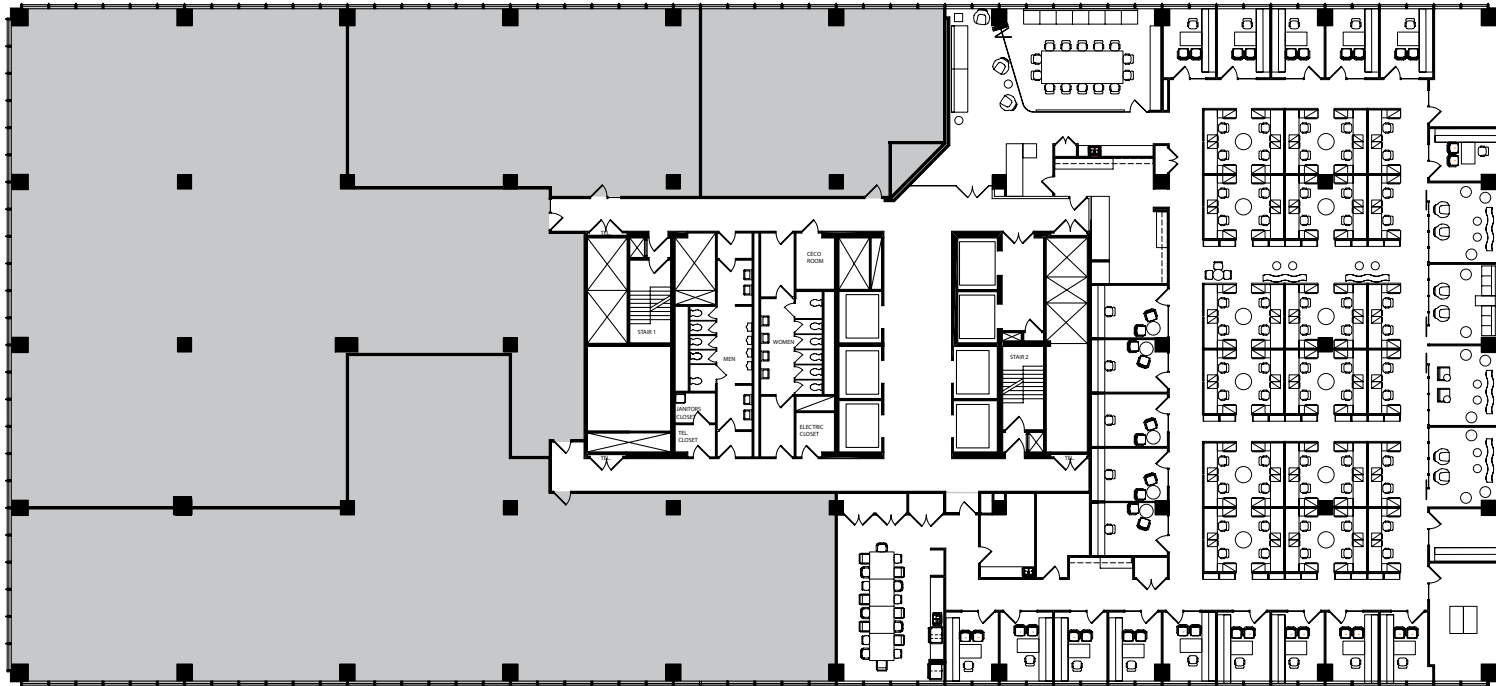

225 N MICHIGAN

SUITE 2310

14,727 SF

Available Immediately

» [VIEW VIRTUAL TOUR](#)

LEASING CONTACTS

www.michiganplaza.com

MARK BUTH