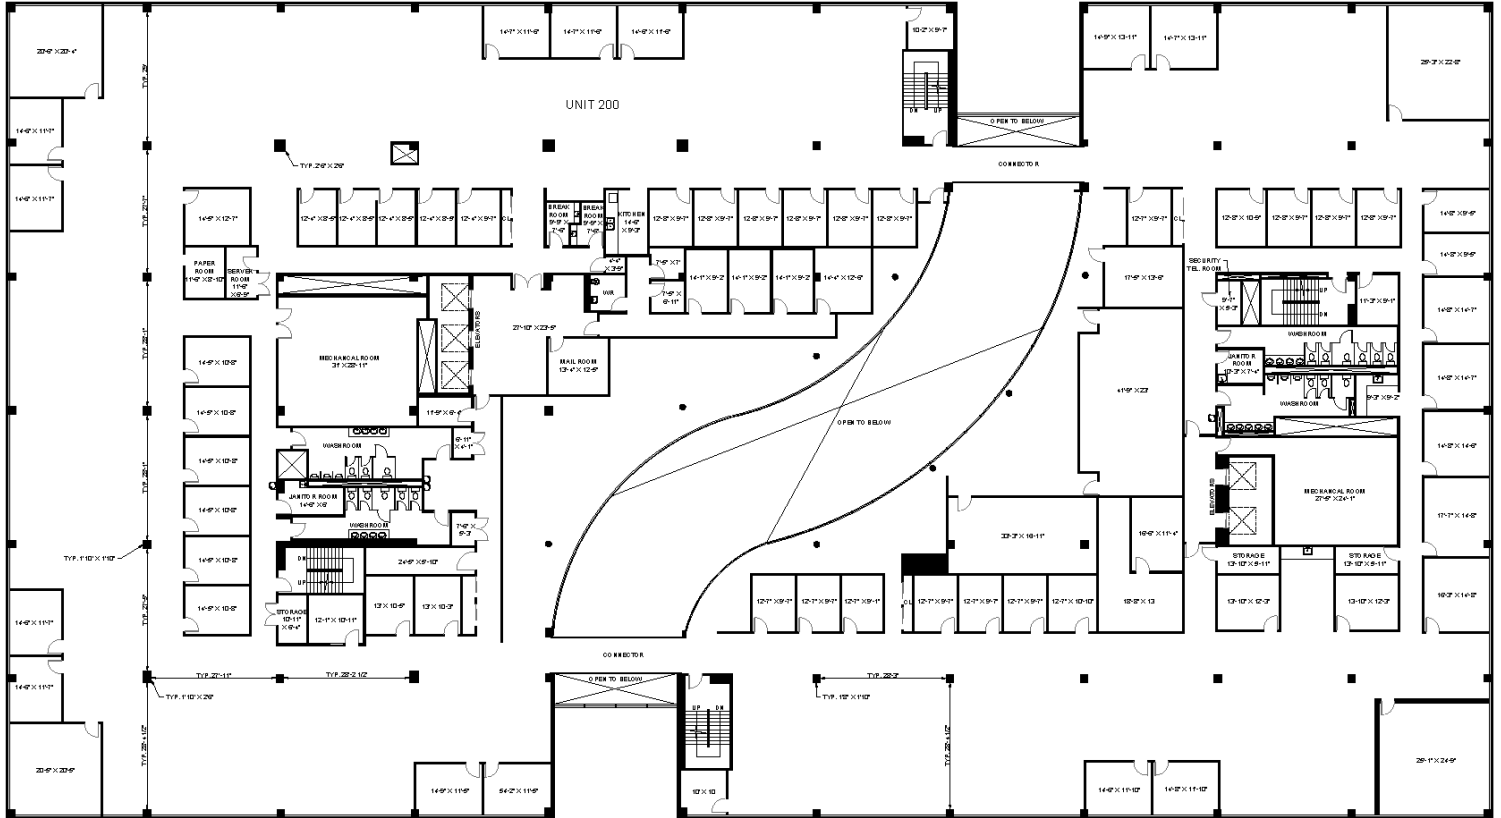

NAPERVILLE WOODS OFFICE CENTER

1100 E Warrenville - Suite 200

Naperville, IL 60563

Suite	Size	Lease Rate	Description
■ 1100 E Warrenville - Suite 200	59,528 SF	Negotiable	-

Matthew Hickey Brett Ratay
 312.345.8782 847.490.5350
 mhickey@lpc.com bratay@lpc.com

Lincoln