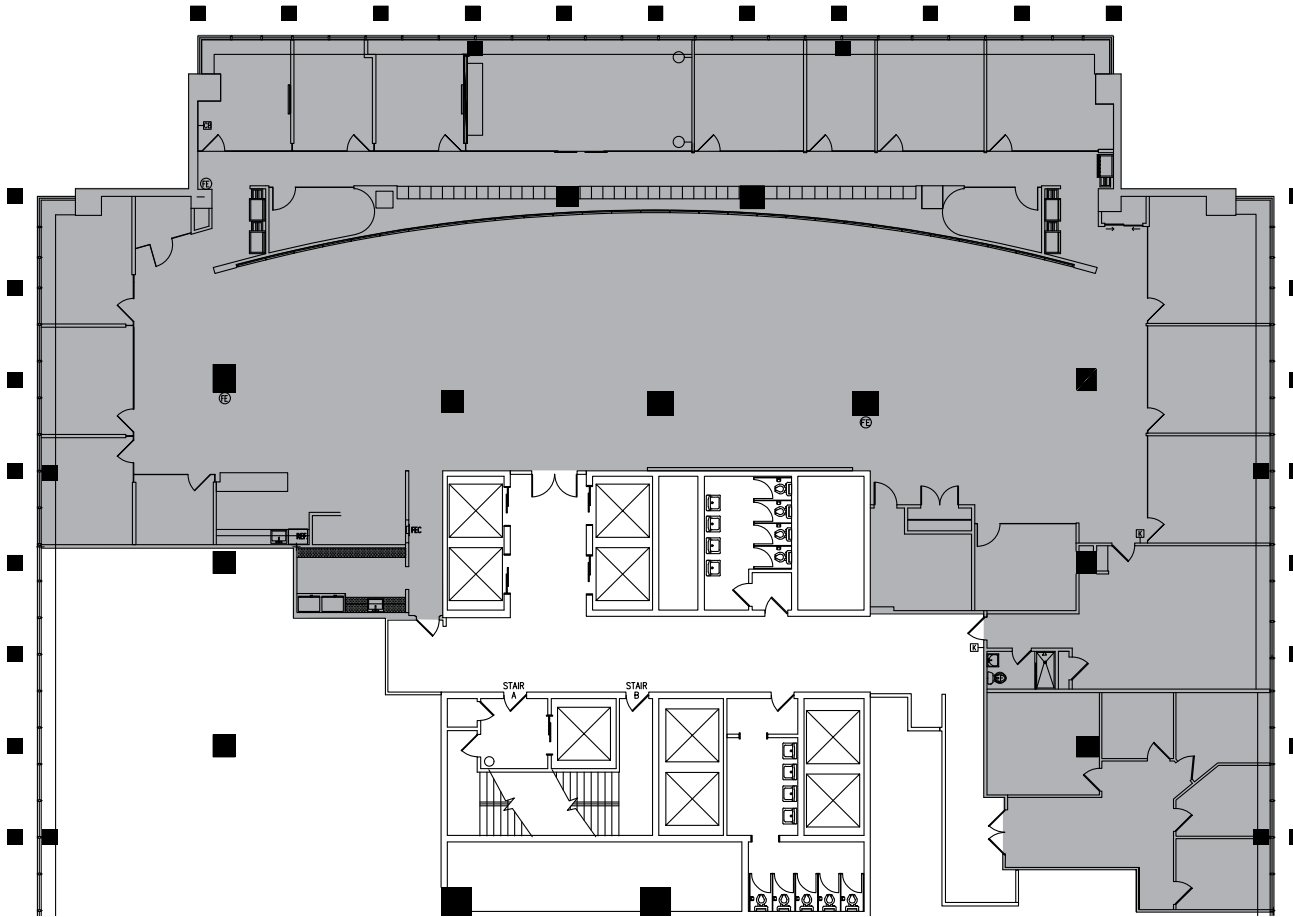

14TH FLOOR - 15,134 SQ. FT.

VIEW SPACE ON VTS

Pearl River | NY

WWW.BLUEHILLPLAZA.COM

 SCALE: N.T.S.

JAMES B. TULLY
Executive Vice President
+1 201 712 5804
james.tully@cbre.com

JON MEISEL
Senior Vice President
+1 732 509 2843
jon.meisel@cbre.com