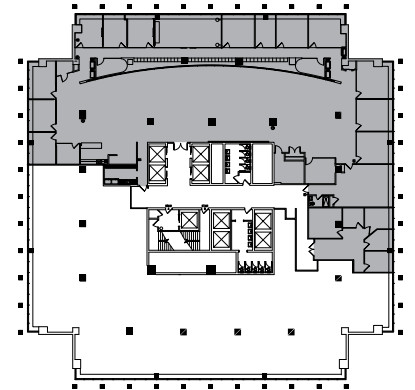

14TH FLOOR - 15,134 SQ. FT.

VIEW SPACE ON VTS

Pearl River | NY

WWW.BLUEHILLPLAZA.COM

 SCALE: N.T.S.

JAMES B. TULLY
Executive Vice President
+1 201 712 5804
james.tully@cbre.com

JON MEISEL
Senior Vice President
+1 732 509 2843
jon.meisel@cbre.com