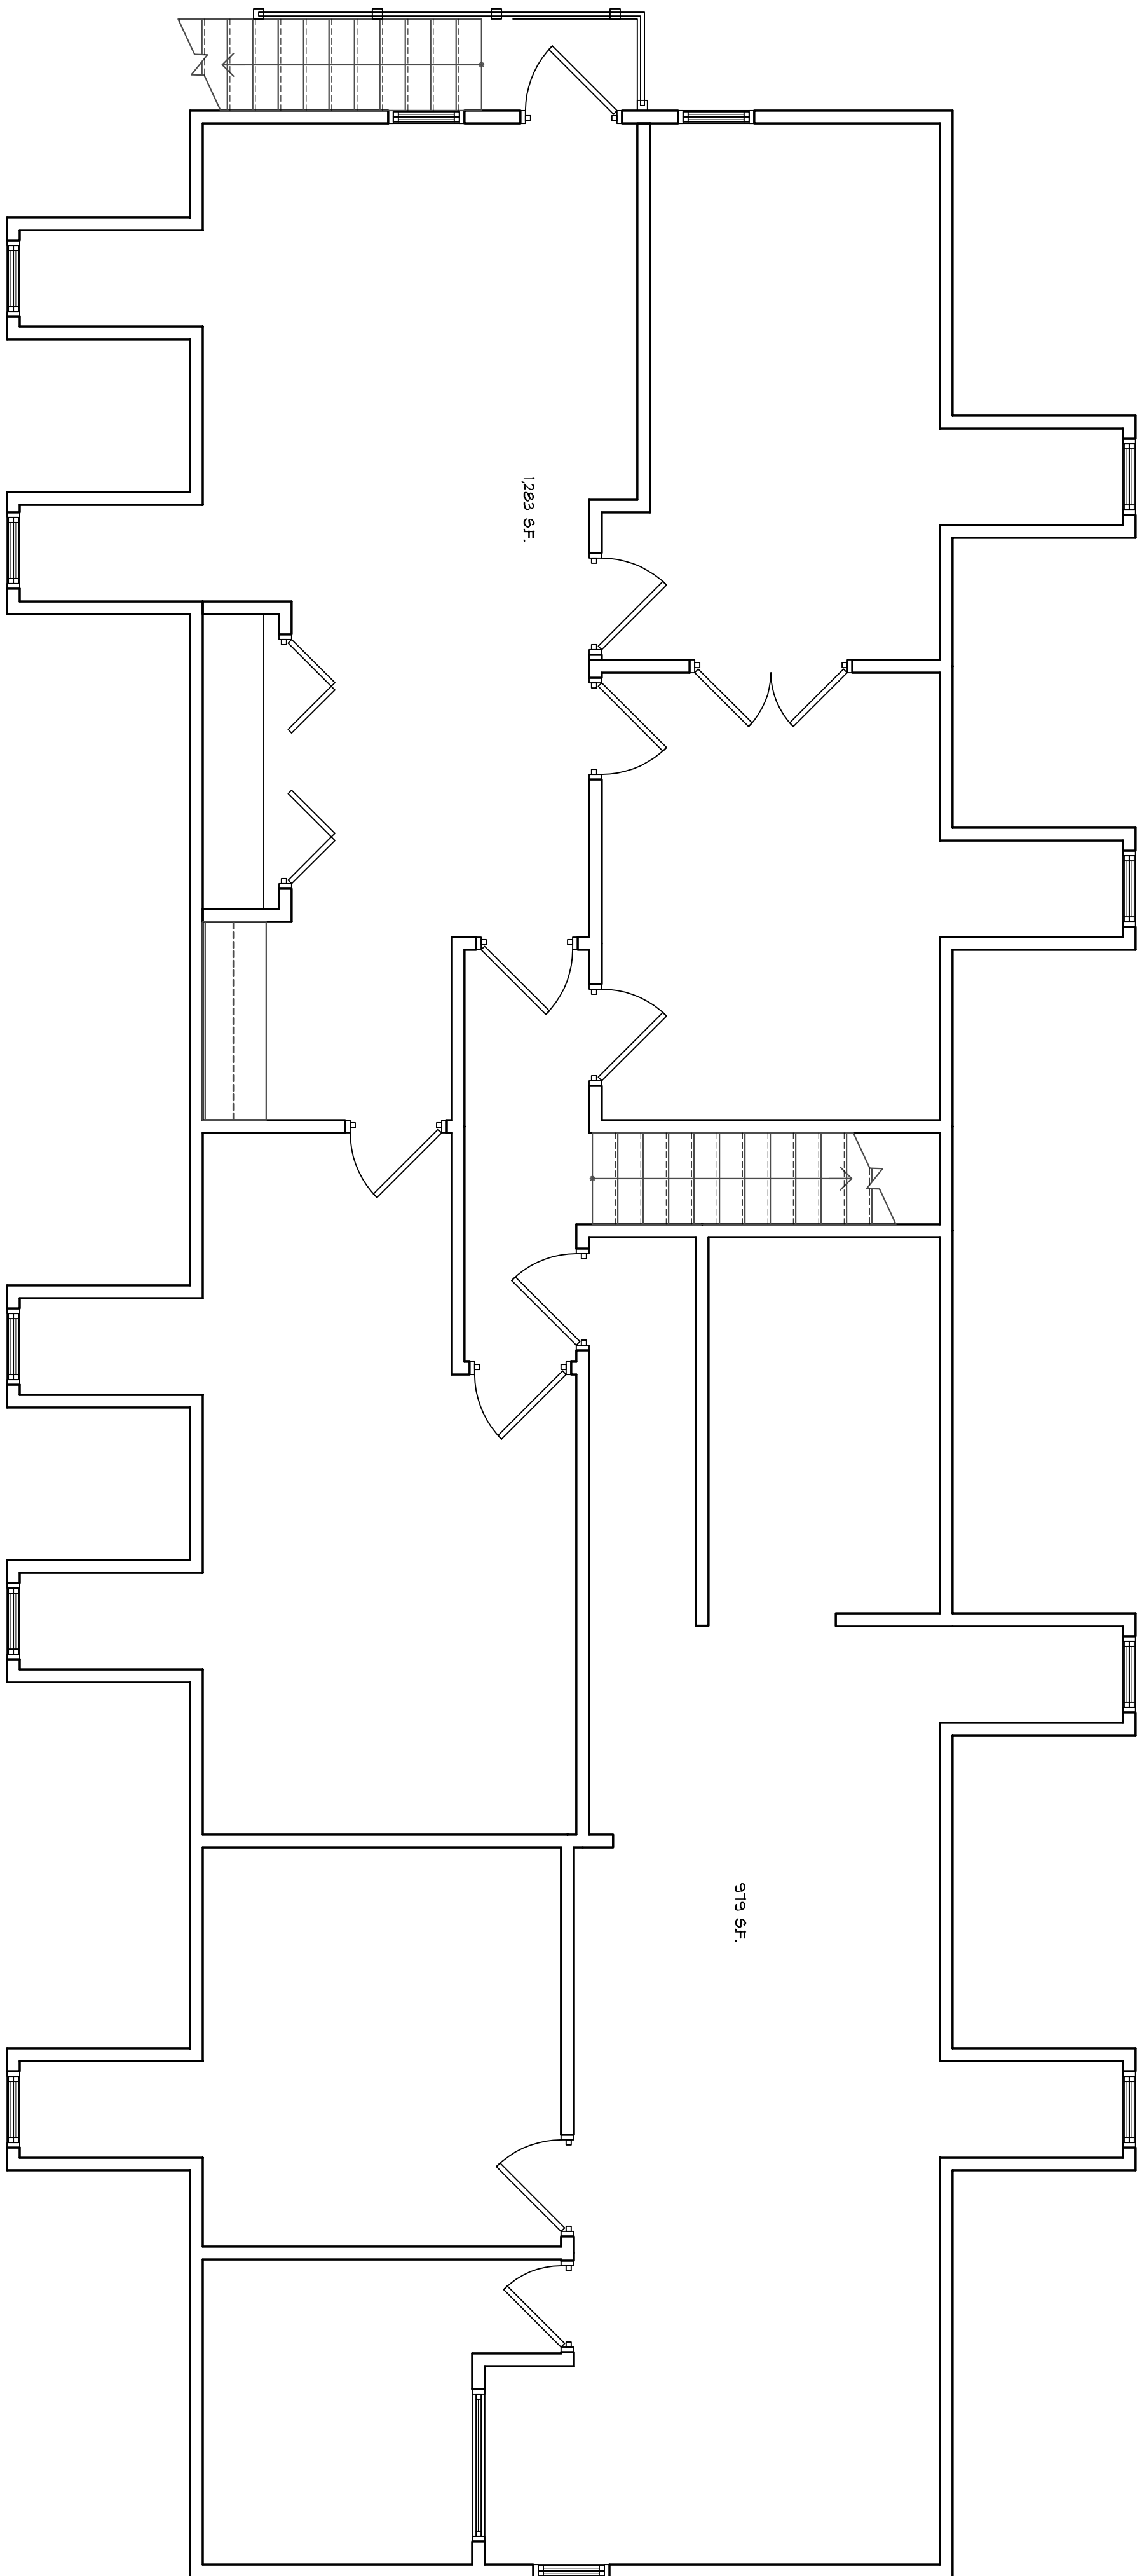

# 512 EAST WASHINGTON

512 EAST WASHINGTON  
SOUTH RUSSELL, OHIO

**SECOND FLOOR PLAN**  
SCALE: 1/4" = 1'-0"

A-1

SHEET TITLE:  
**FLOOR PLAN**

PROJECT TITLE:  
OFFICE RENOVATION  
512 EAST WASHINGTON  
SOUTH RUSSELL, OHIO