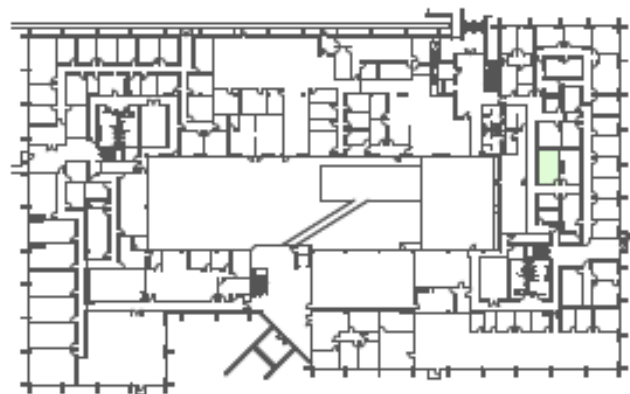

FIRST FLOOR

CONTACT:
CHAMPION REAL ESTATE SERVICES
100 RUE IBERVILLE, SUITE 200
LAFAYETTE, LA 70508
(337) 593-0444

07/16/24