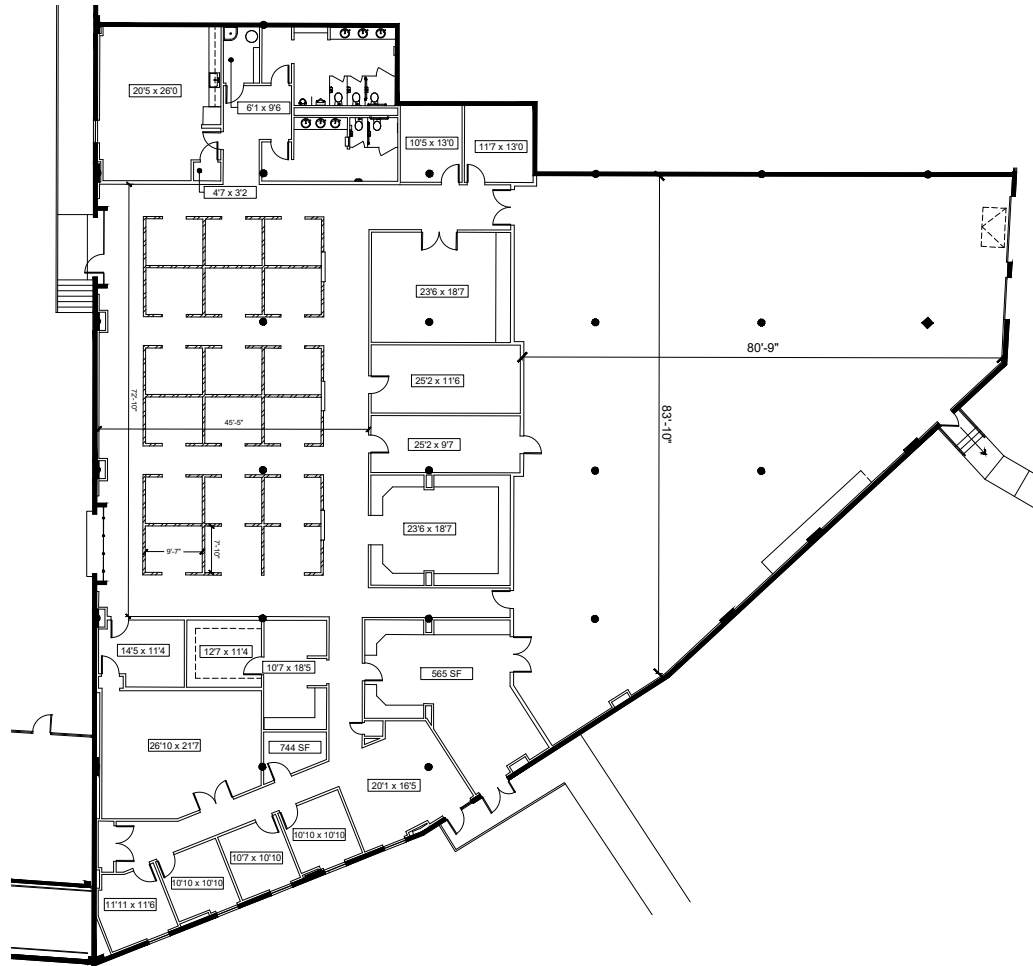

Northyards

Suite 490 | 17,215 RSF

384 Northyards Blvd NW | Atlanta, GA 30313

Key Plan

partners

Aileen C. Almassy | 404.925.3321
Will Porter | 404.281.1800

SMART
interior group

05.02.25 | Not to Scale