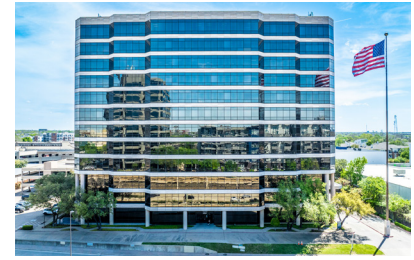

# UPTOWN TOWER

4144 NORTH CENTRAL EXPY, DALLAS, TEXAS 75204

SUITE 910 - 3,550 RSF

**Erik Blais**  
972.776.7150  
eblais@bradford.com

**Richmond Collinsworth**  
972.776.7041  
rcollinsworth@bradford.com