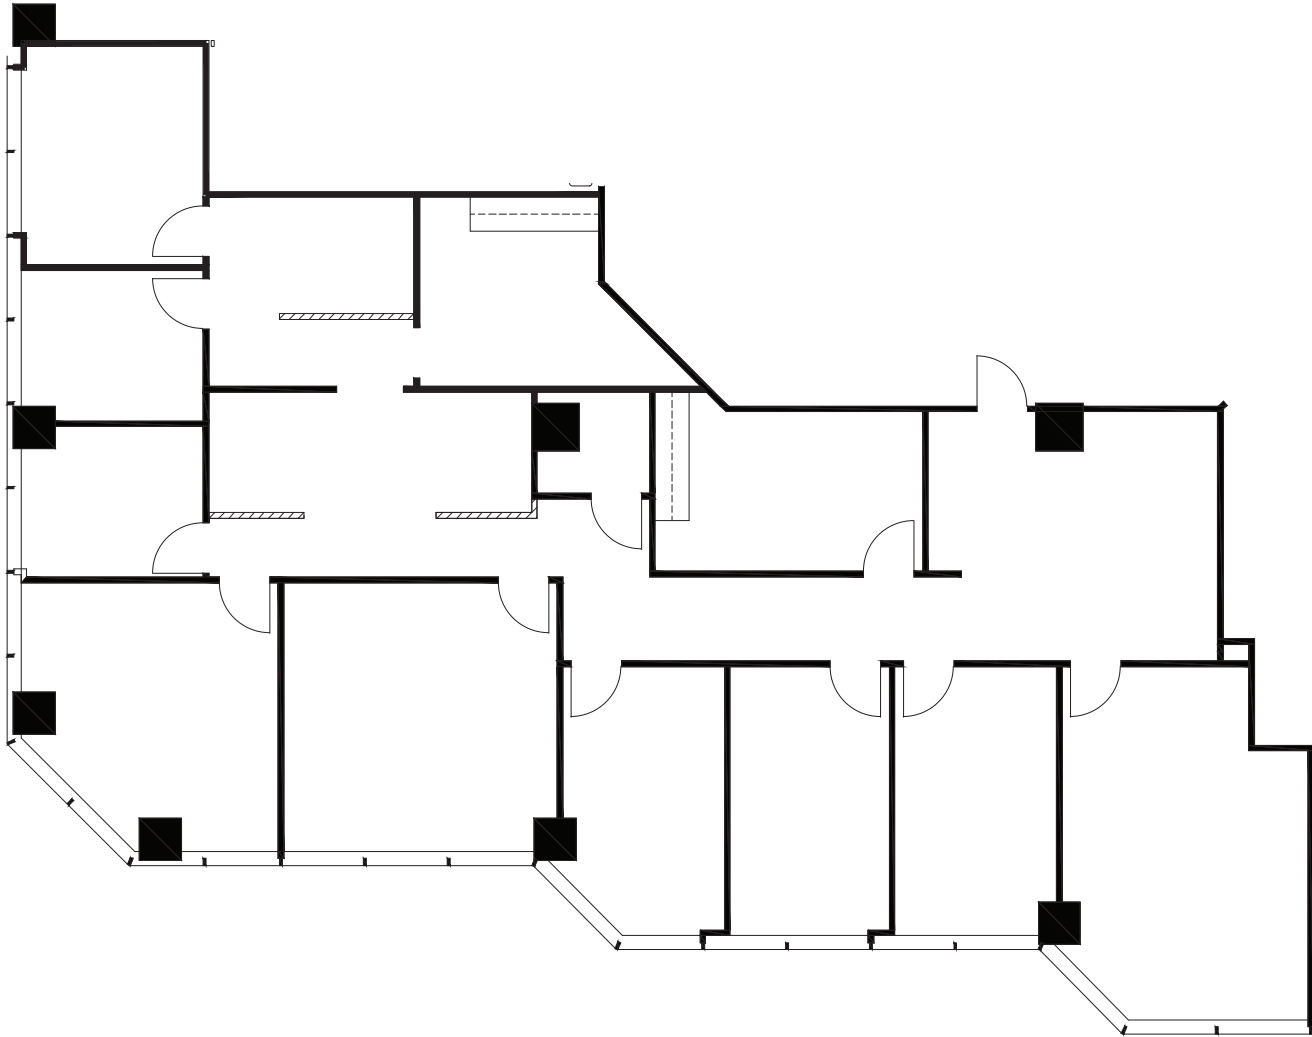

# UPTOWN TOWER

4144 NORTH CENTRAL EXPY, DALLAS, TEXAS 75204

SUITE 910 - 3,550 RSF

**Erik Blais**  
972.776.7150  
eblais@bradford.com

**Richmond Collinsworth**  
972.776.7041  
rcollinsworth@bradford.com