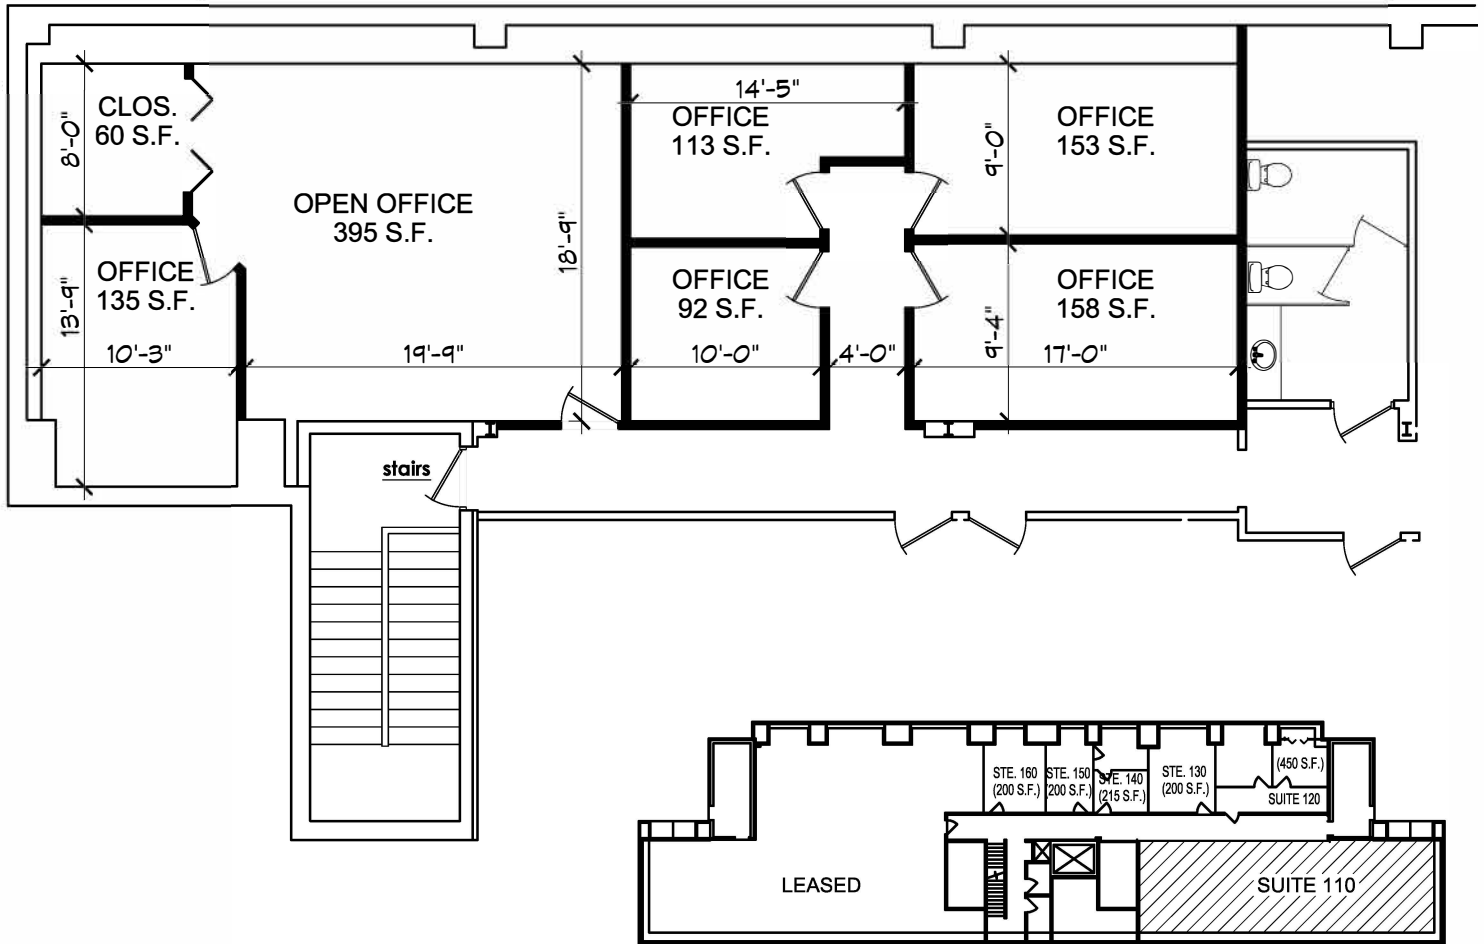

GALLO

COMPANIES

6303 26 Mile Road - Suite 200

Washington, MI 48094

www.gallocompanies.com

FOR LEASE

Washington Executive Park

Executive Style Office Space Available

LOWER LEVEL KEY PLAN
NOT TO SCALE

For Information or to schedule a showing call:

(586) 786-7600

or email: in@gallocompanies.com

www.gallocompanies.com

Prices, plans and specifications subject to change without notice or obligation. Renderings are an artists conception. Floor plan dimensions are approximate. It is illegal to reproduce plans.