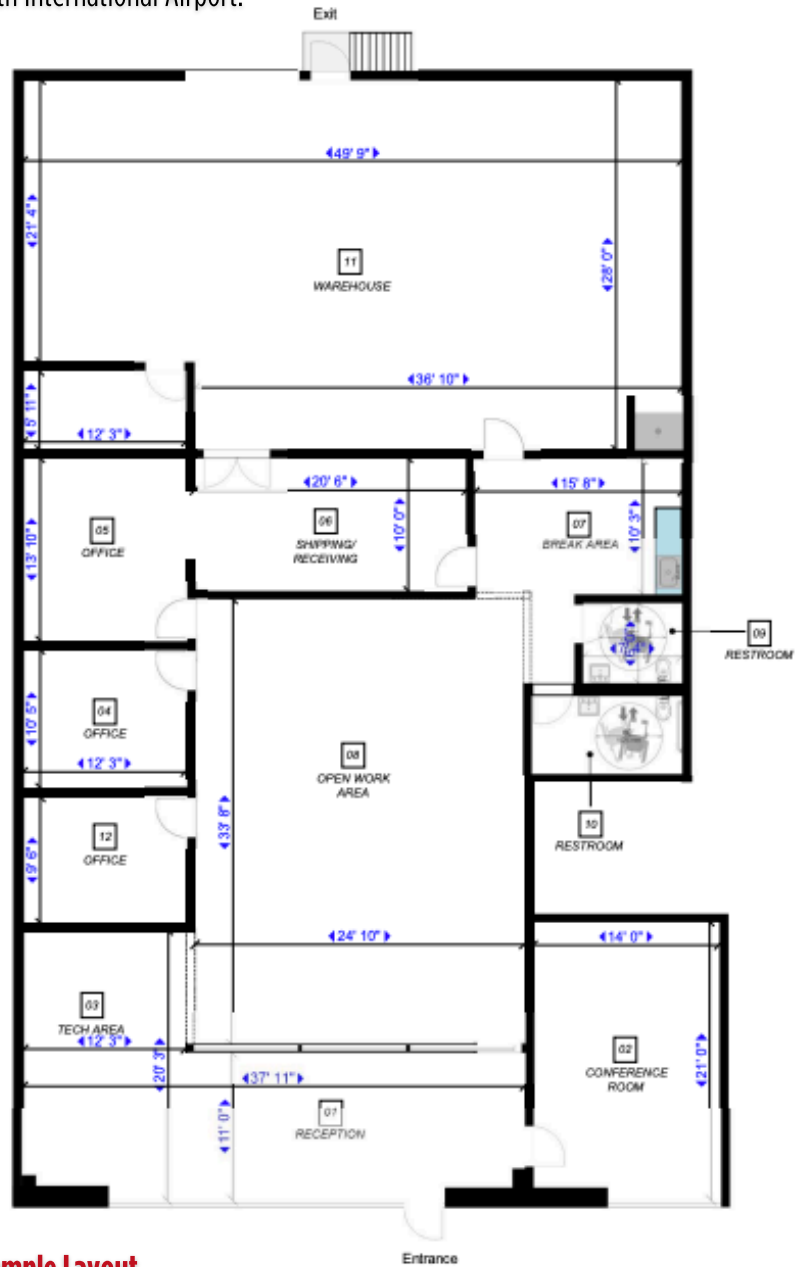

Sample Layout.
Customizations
can be made

Suite 503

OFFICE / FLEX / WAREHOUSE

4,440 SQFT

Schedule Your Tour TODAY!

www.jwmgmt.com

ARLINGTON BUSINESS PARK

at Westgate Plaza