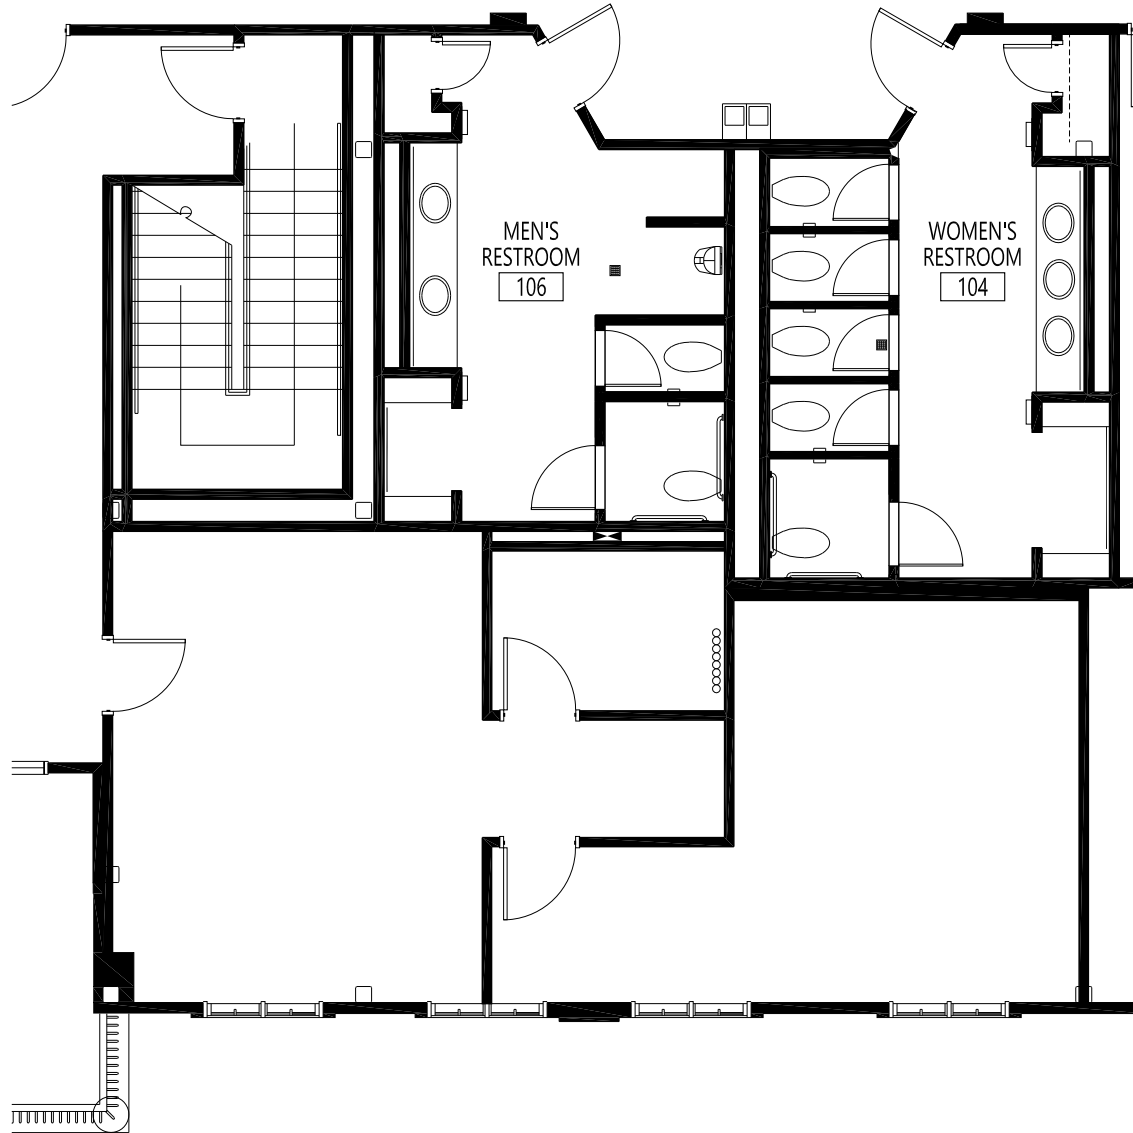

2565 Thompson Bridge Road
Gainesville, Georgia

Vacant Suite

1st Floor - Suite 109
901 RSF

L|B|A ARCHITECTURE + INTERIOR DESIGN
5076 WINTERS CHAPEL RD, SUITE 100
ATLANTA, GA 30360
(o) 770.396.3207