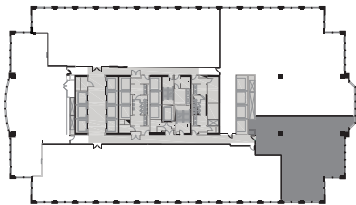

# Floor Plan

9th Floor | Suite 910 | 3,620 RSF

Mason Taylor  
+1 312 470 2337  
mason.taylor@cushwake.com

Karoline Eigel  
+1 312 470 2302  
karoline.eigel@cushwake.com

Paige Krueger  
+1 949 554 9643  
paige.krueger@cushwake.com