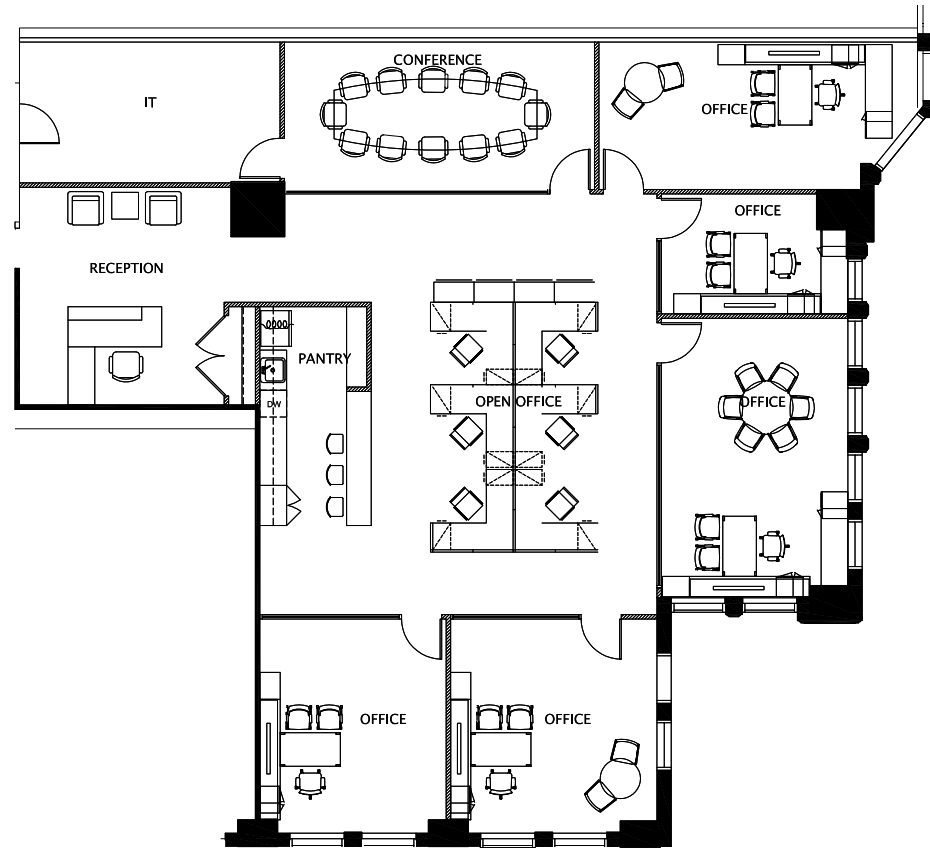

# Floor Plan

9th Floor | Suite 910 | 3,620 RSF

Mason Taylor  
+1 312 470 2337  
mason.taylor@cushwake.com

Karoline Eigel  
+1 312 470 2302  
karoline.eigel@cushwake.com

Paige Krueger  
+1 949 554 9643  
paige.krueger@cushwake.com