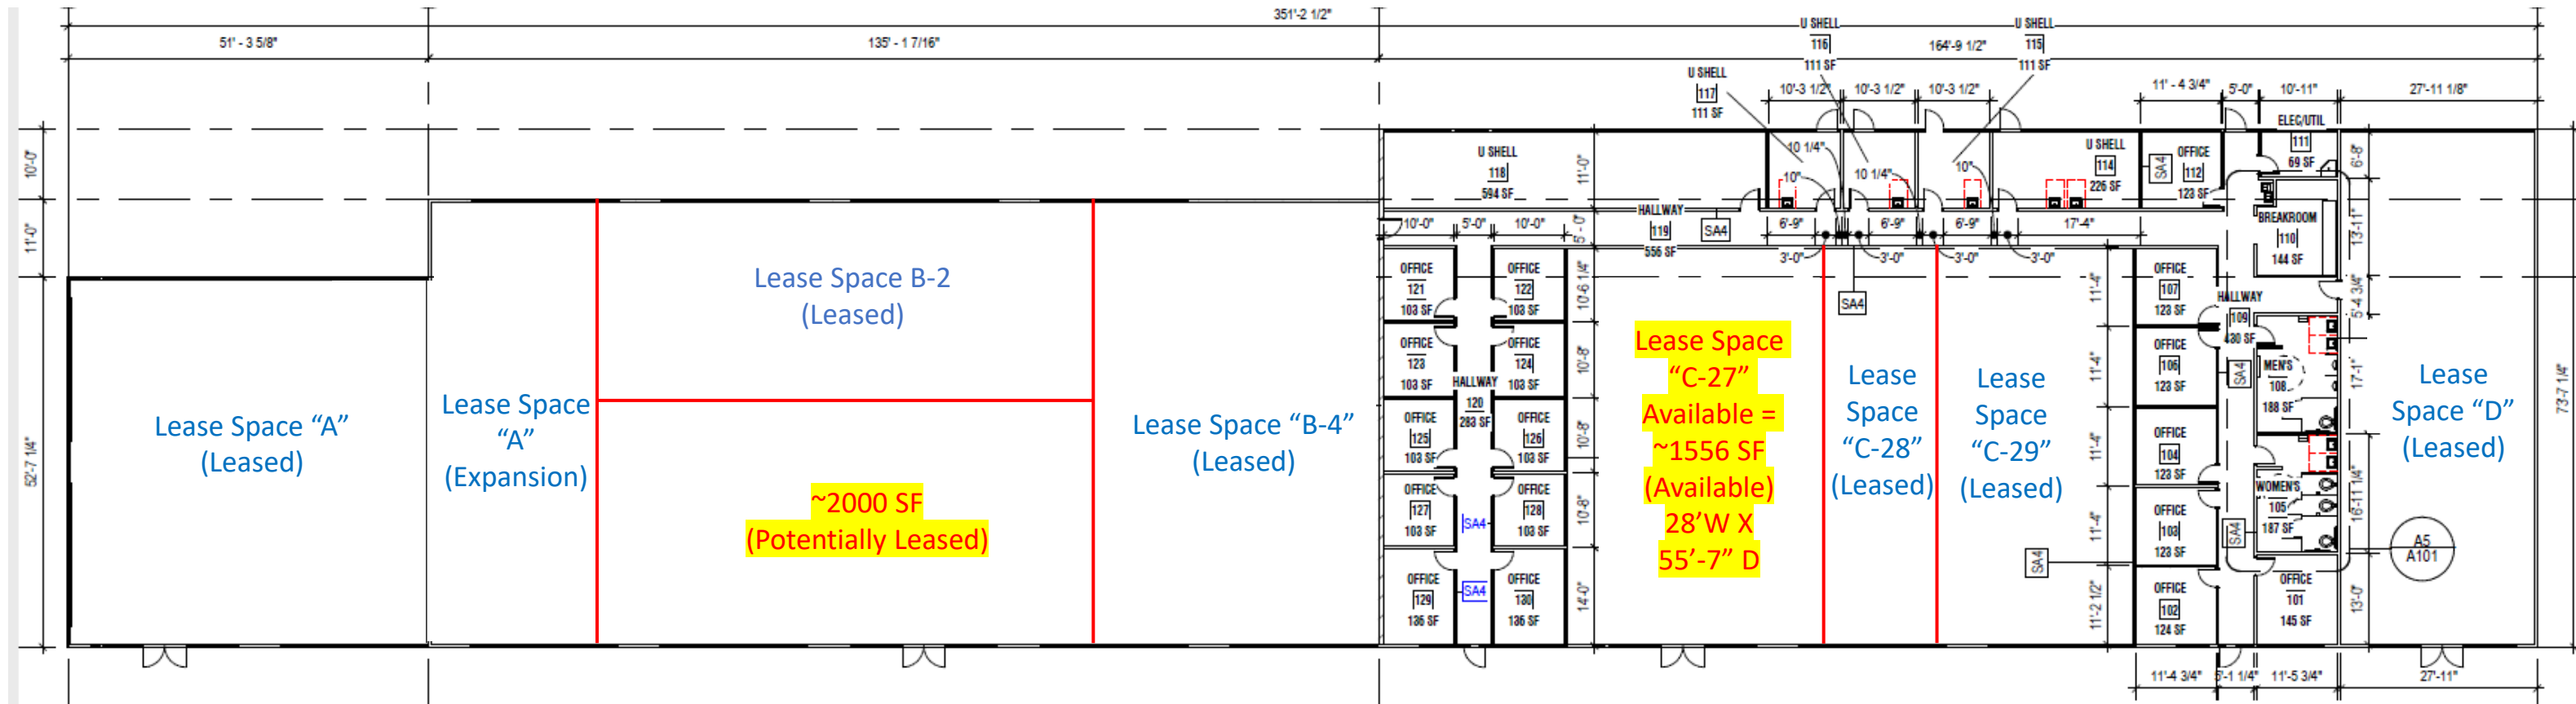

Soren Retail Building

Available Lease Space as of 6-5-23

(Louetta Sports Complex)

(House Hahl Rd.)