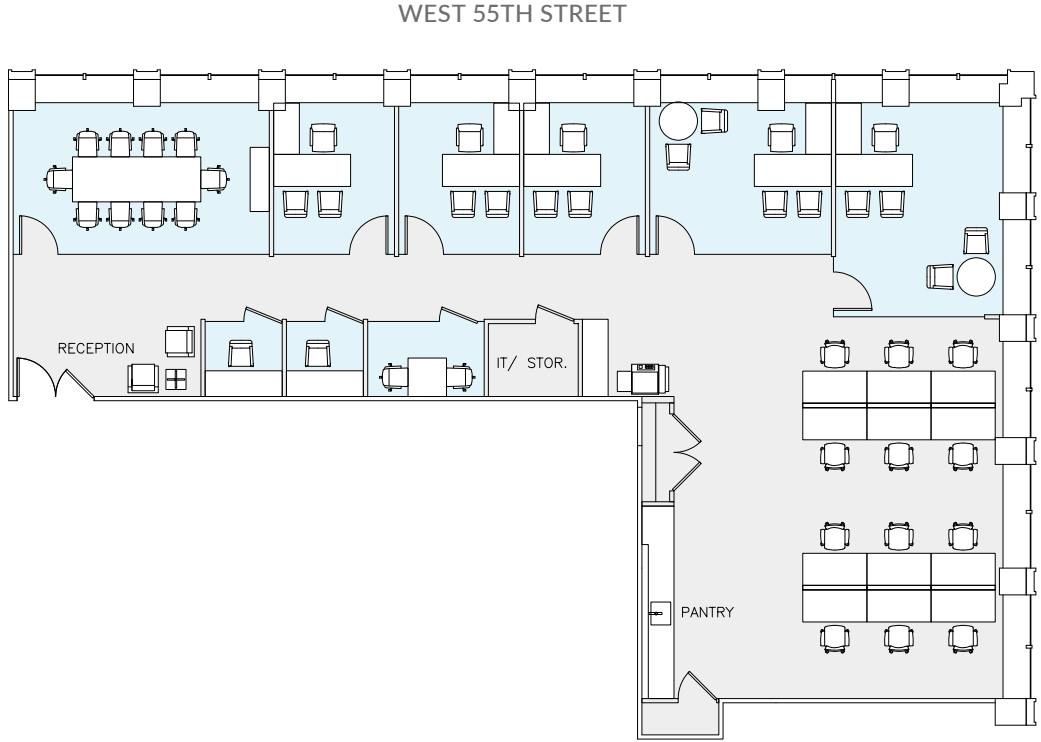

**PRE-BUILT**

**SUITE 3005 - 4,332 RSF**

AVENUE OF THE AMERICAS

FLOOR KEY	
Offices	5
Conference Room	1
Workstations	12
Pantry	1
Phone Rooms	2
Receptionist	1
<b>Total Personnel</b>	<b>18</b>

**SUITE 3005**

**SUITE 3005**

**SUITE 3005**