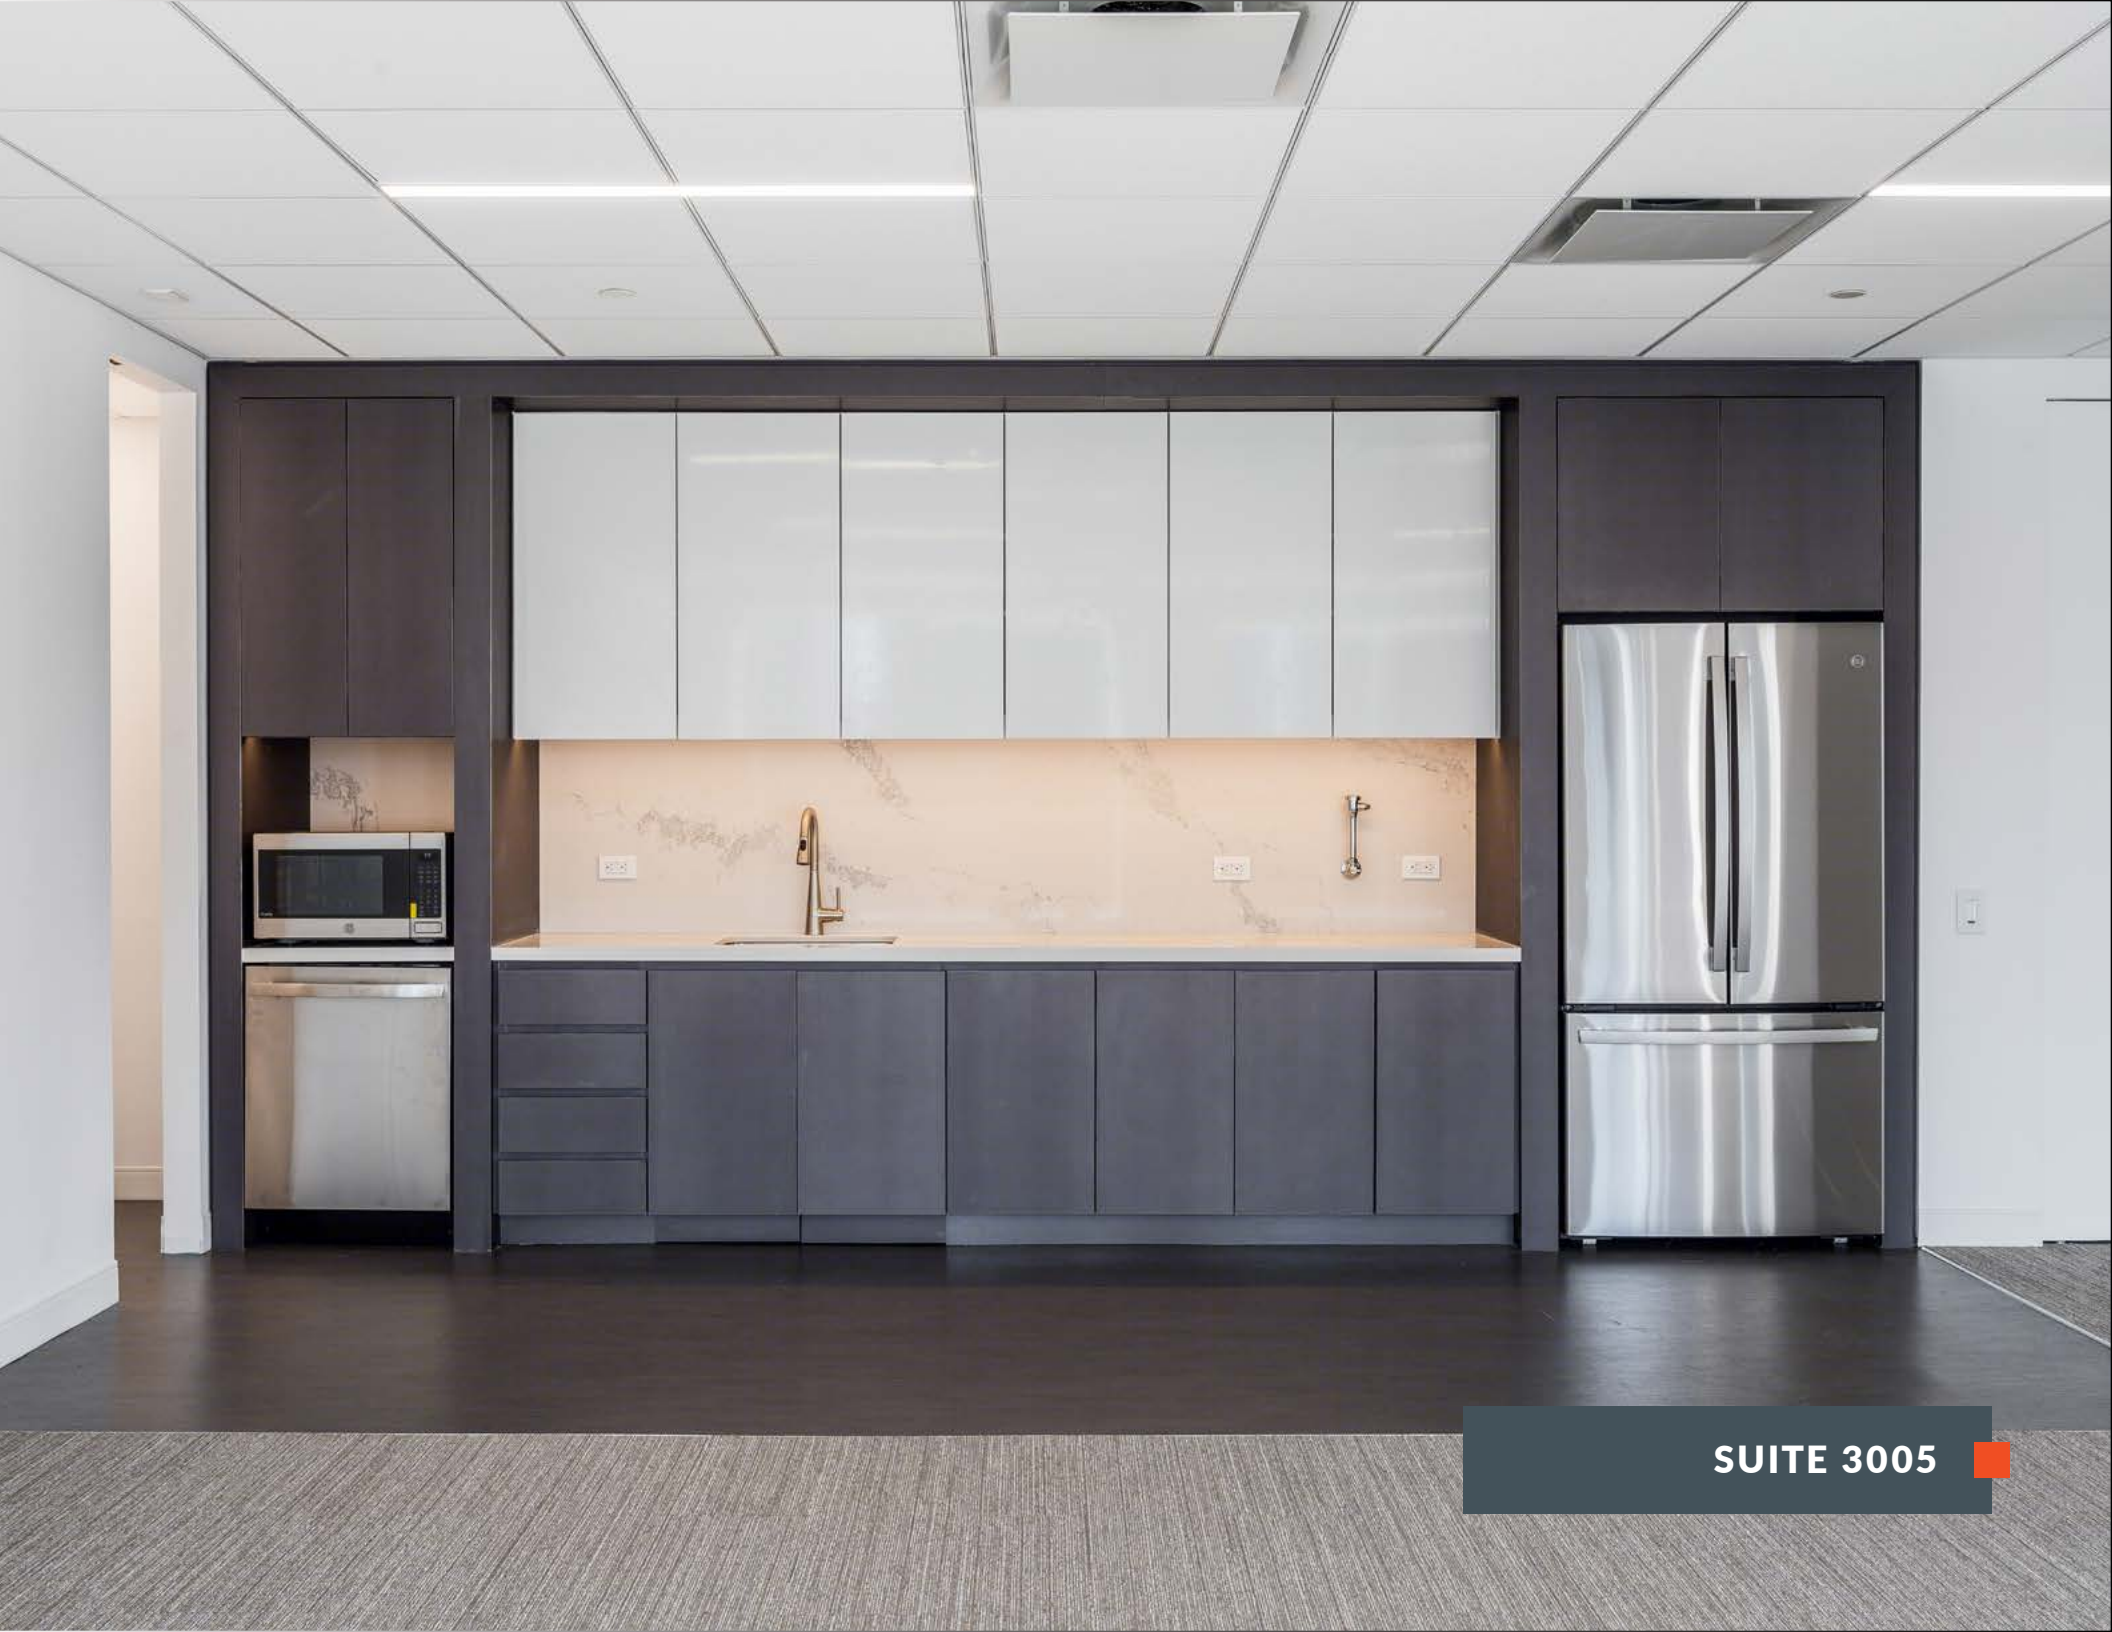

**PRE-BUILT**

**SUITE 3005 - 4,332 RSF**

AVENUE OF THE AMERICAS

FLOOR KEY	
Offices	5
Conference Room	1
Workstations	12
Pantry	1
Phone Rooms	2
Receptionist	1
<b>Total Personnel</b>	<b>18</b>

**SUITE 3005**

**SUITE 3005**

**SUITE 3005**