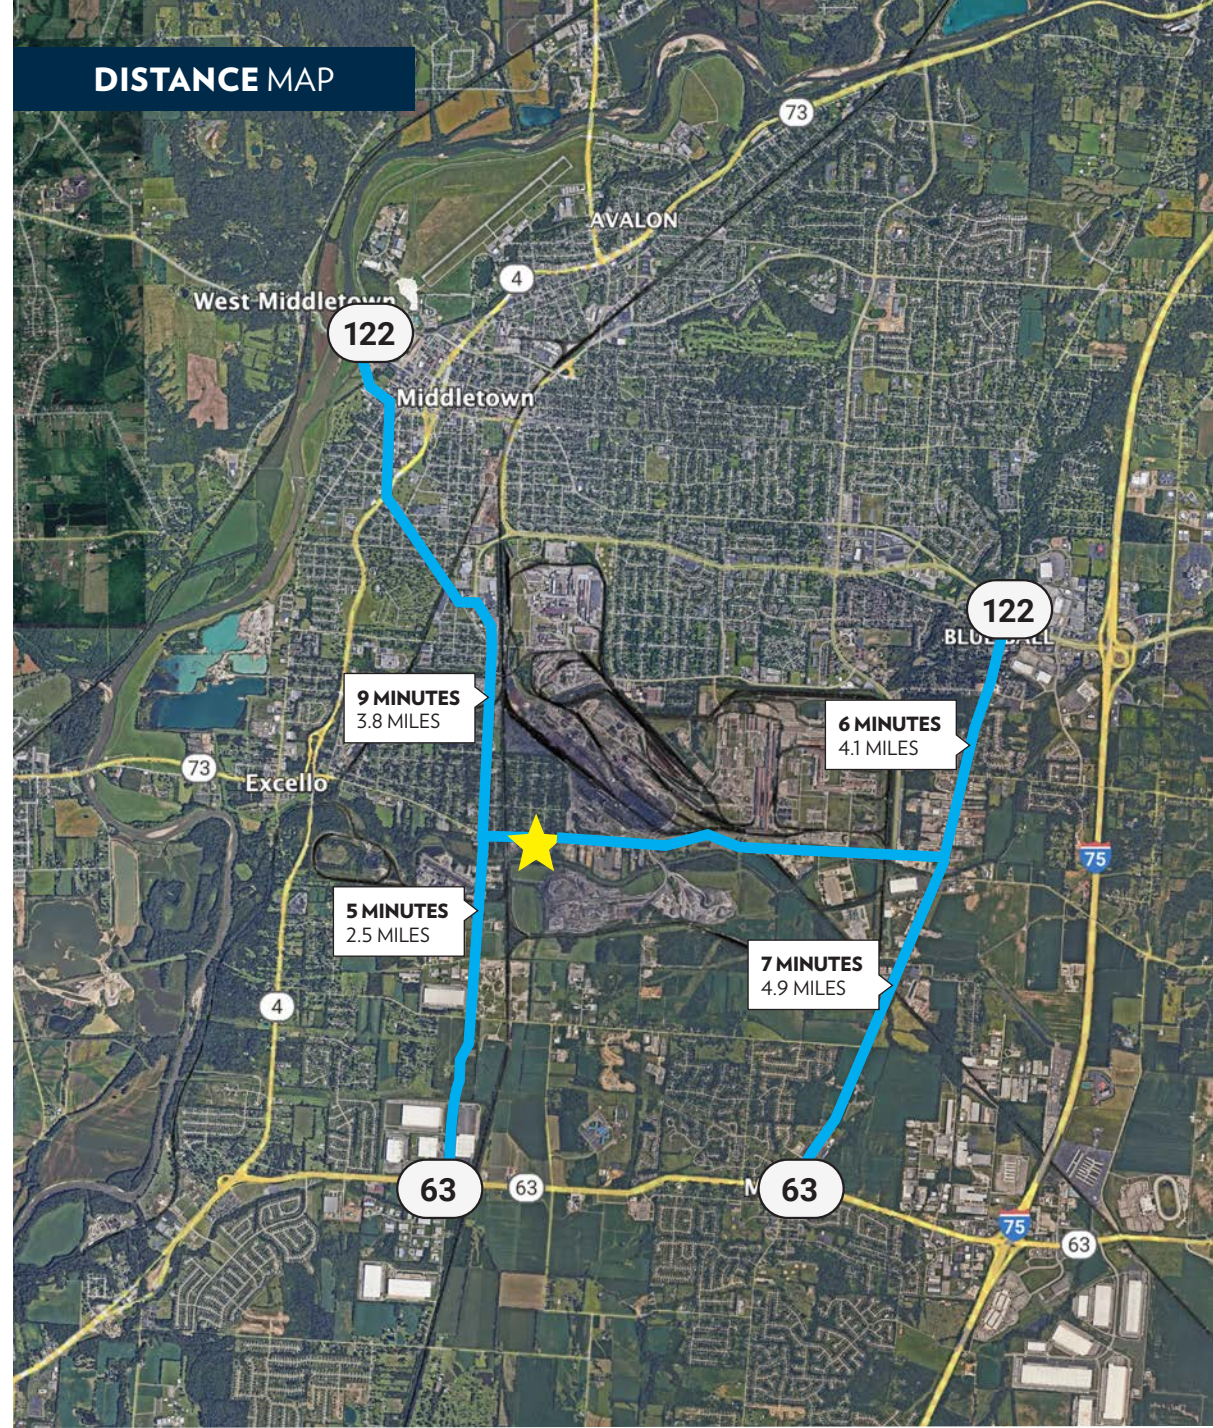

DISTANCE MAP

PROPERTY HIGHLIGHTS

3.06 acres

- Located in City of Middletown 4.7 miles to I-75 via OH-122 and 6.0 miles to I-75 via OH-63
- Mostly flat and graveled site + 820 SqFt house/dispatch office
- Site dimensions approximately 240' wide x 575' deep to accommodate 80-100 trailers pending layout
- Zoning: [City of Middletown I-2](#)
- Butler County Parcel: Q6542101000016
- Sale Price: $850,000

[CLICK HERE FOR AERIAL VIDEO](#)