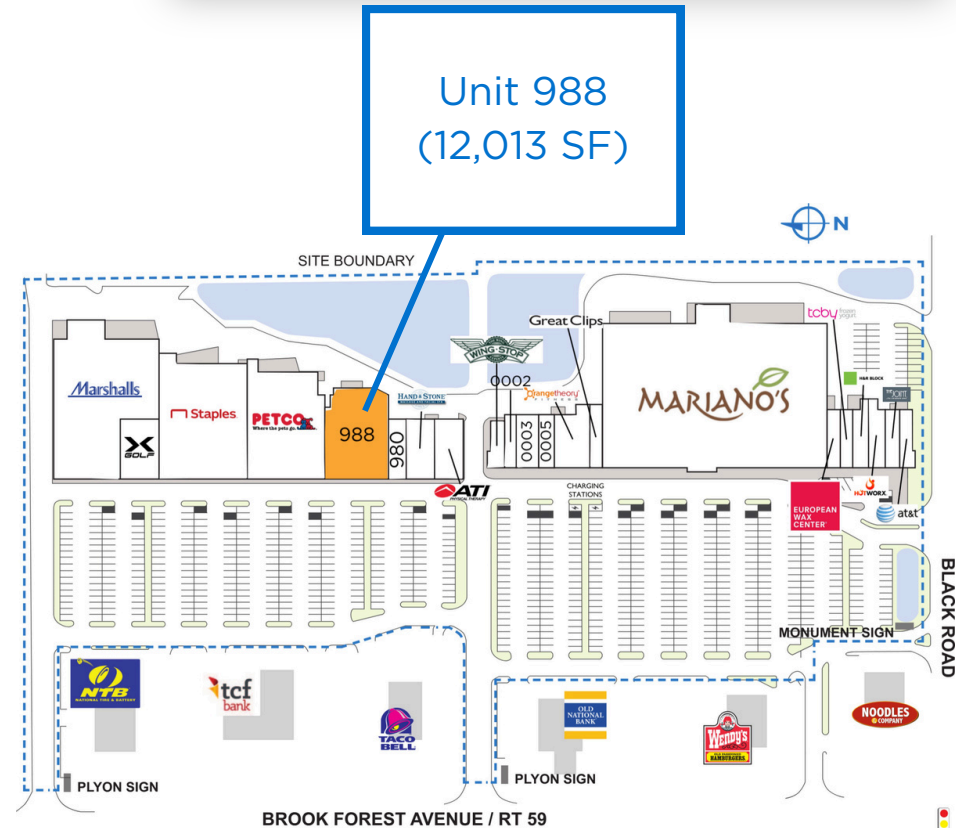

## Shorewood Crossing

994 Brook Forest Avenue, Shorewood, IL 60404

**Over 2.5 Million Annual Visits**

### Key Highlights

- Rare box in an established retail corridor
- Direct visibility from Brook Forest Ave and Jefferson St
- High traffic counts supported by strong repeat customer visits
- Excellent access to I-55 & I-80

**Available**  
Unit 988 (12,013 SF)

Scan for Virtual Tour

Unit 988  
(12,013 SF)

**Samantha Goebel**  
513.834.1588  
sgoebel@phillipsedison.com