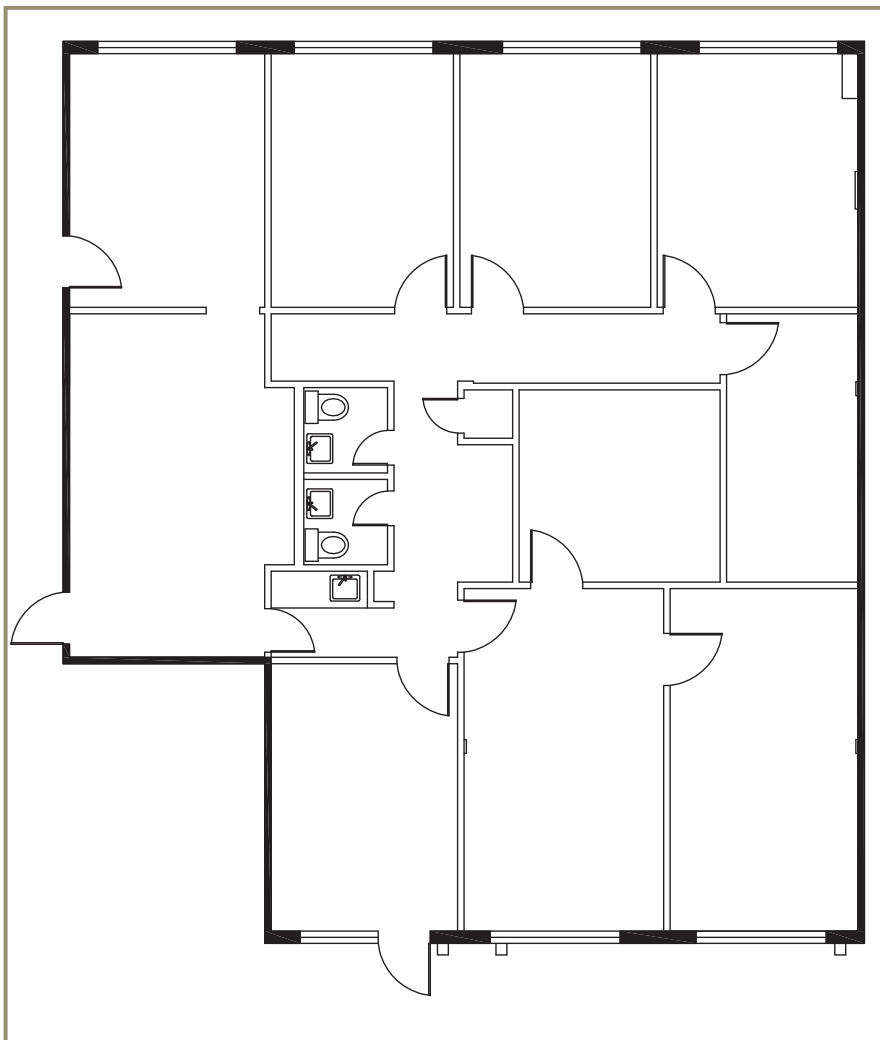

## THE SHOPS AT SHADOW MOUNTAIN

279 SHADOW MOUNTAIN, SUITE CC, EL PASO-WEST

**IMMEDIATELY  
AVAILABLE FOR LEASE  
APPROX. 2,165 RSF  
PROFESSIONAL OFFICE**

### **CLASS A OFFICE SPACE**

- Two Private Entrances
- Six Private Offices with Large Windows, Perfect for Display
- Additional Reception and Three Multi-Use Rooms for Conference, Storage, or Offices
- Private Restrooms and Break Area
- Lots of Storage
- Expansion Space Available
- Building Signage Available
- Refrigerated Air
- Ample Parking
- Administrative Services Available