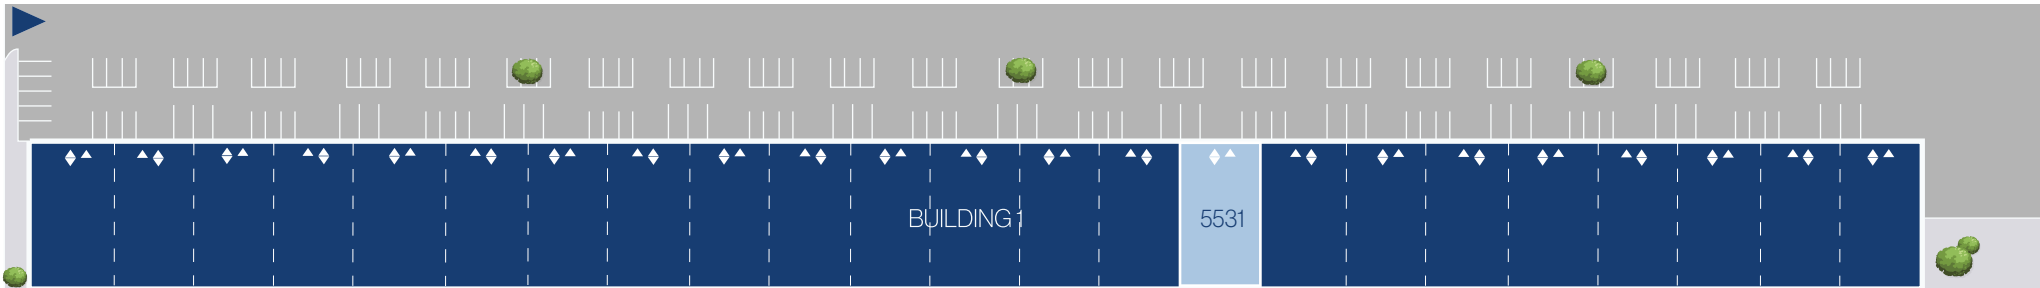

### Featured Specs

Total SF ±4,530 SF	Warehouse SF ±3,933 SF	Office SF ±597 SF
Dock High Doors 1 Overhead (10' x 13'-8")	Drive-In Doors 1 Ramp (10' x 13'-8")	Occupancy Immediately