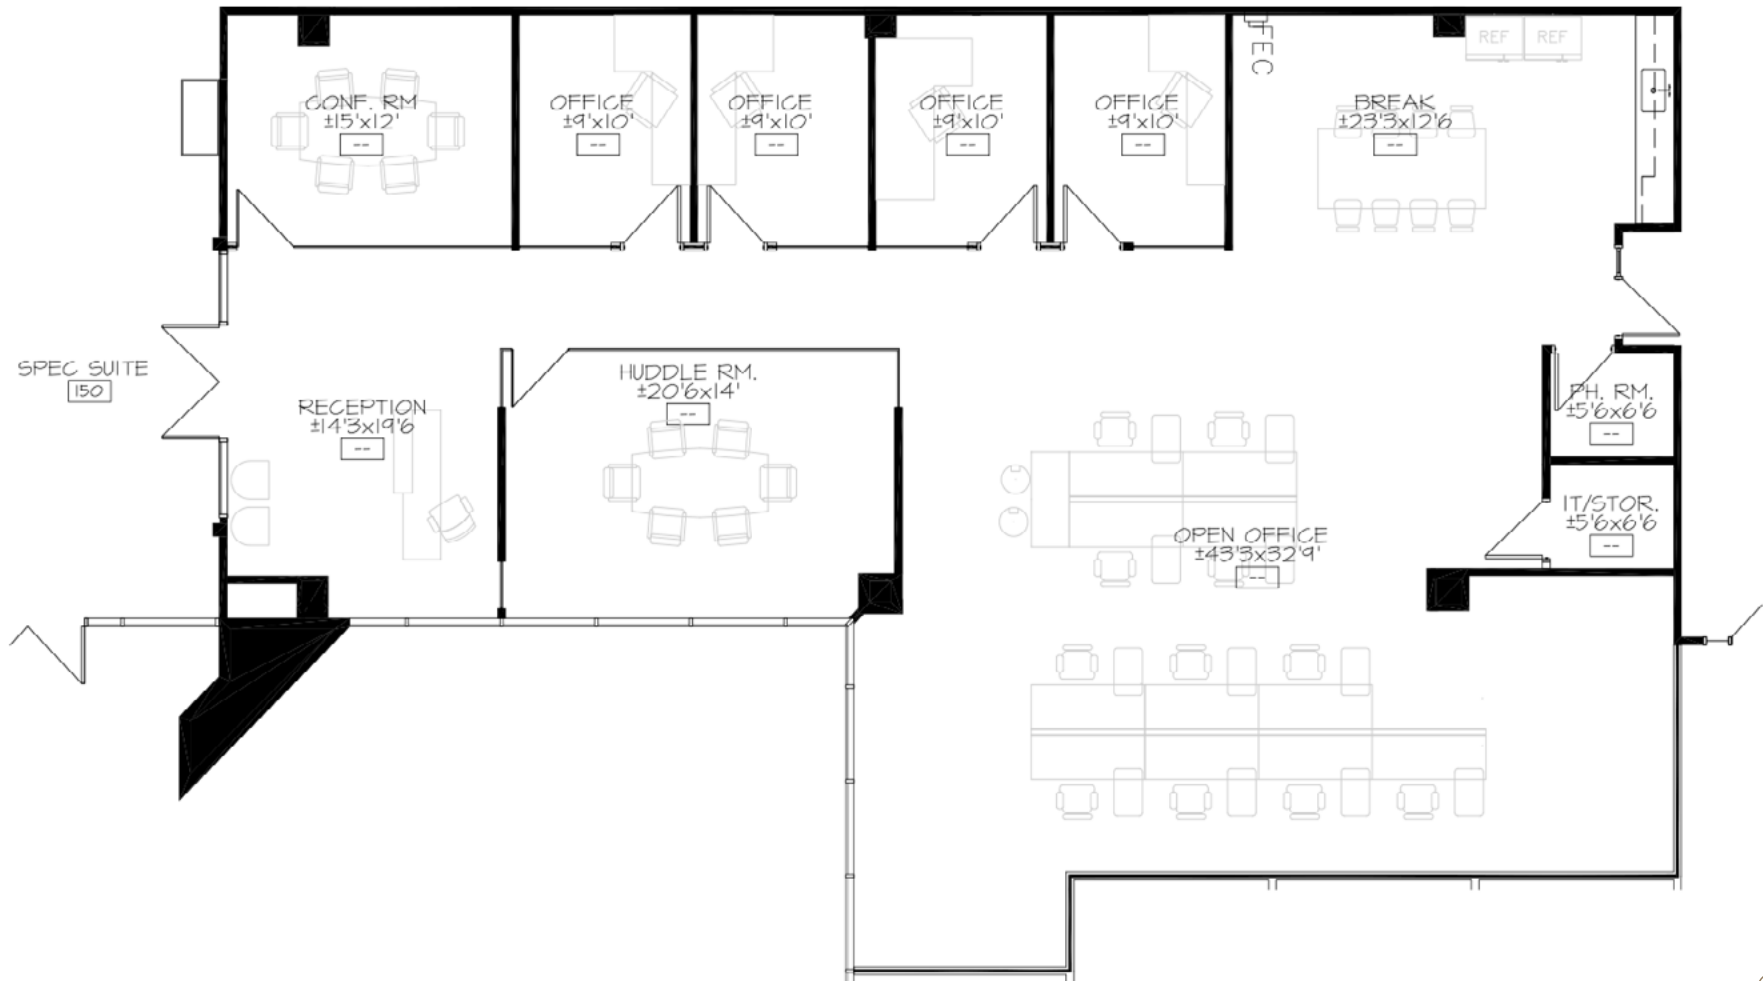

Available Suites

Suite 144

±1,909 SF SPEC SUITE

\$36.00/SF full service

Available Suites

Suite 150

±3,567 SF SPEC SUITE (AVAILABLE 09-01-2026)

\$36.00/SF full service

NOT TO SCALE

Available Suites

Suite 255

±3,365 SF SPEC SUITE

\$36.00/SF full service

CONCEPTUAL PLAN