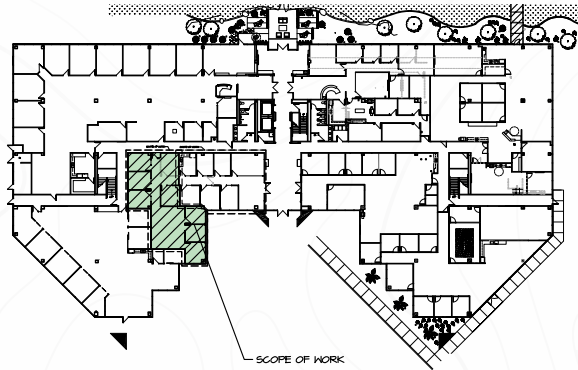

Available Suites

Suite 144

±1,909 SF SPEC SUITE

\$36.00/SF full service

Available Suites

Suite 150

±3,567 SF SPEC SUITE (AVAILABLE 09-01-2026)

\$36.00/SF full service

NOT TO SCALE

Available Suites

Suite 255

±3,365 SF SPEC SUITE

\$36.00/SF full service

CONCEPTUAL PLAN