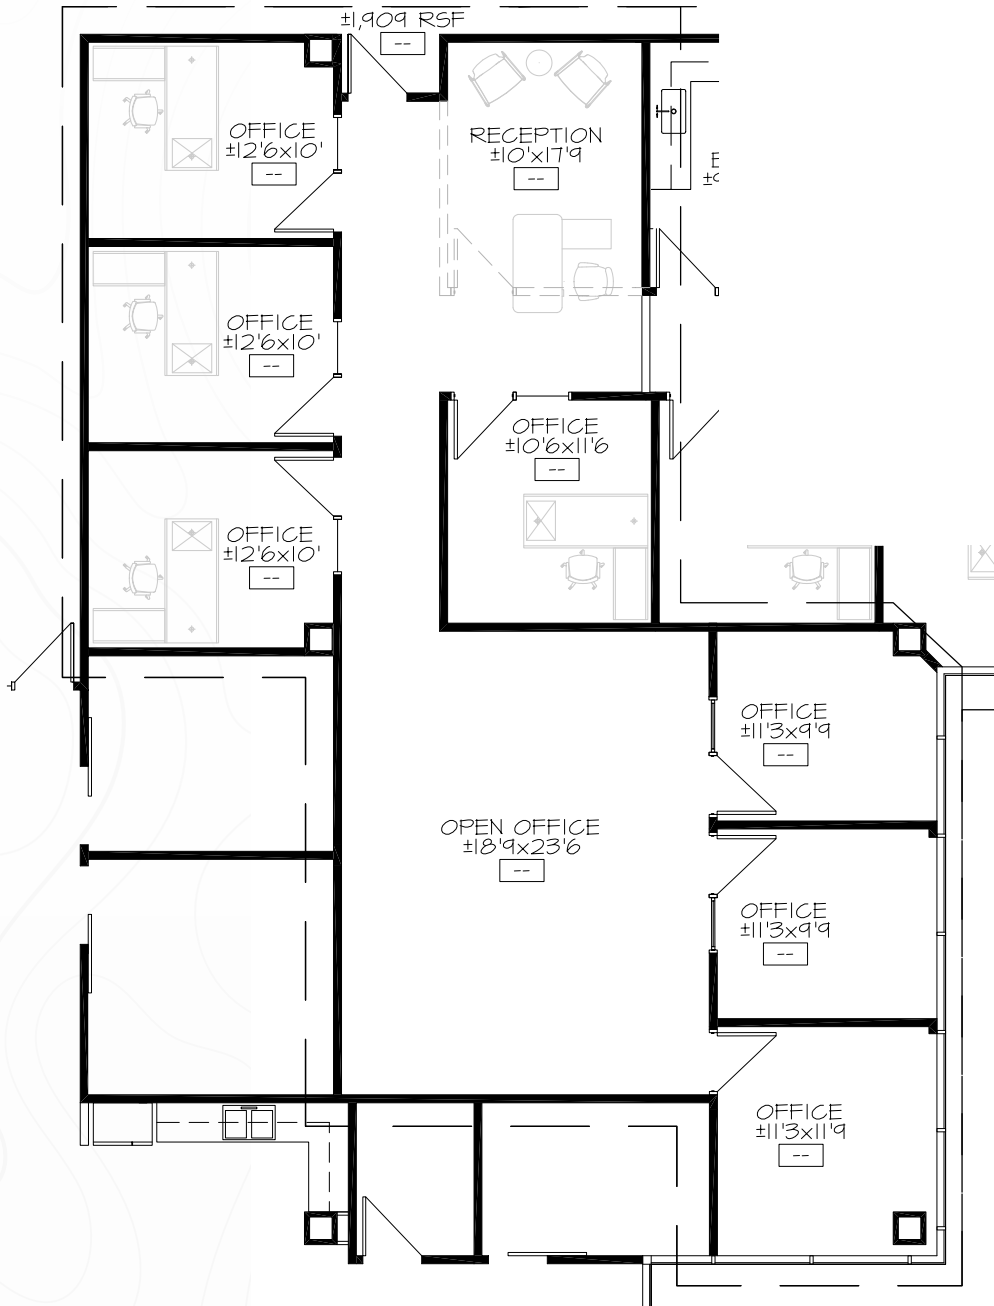

Available Suites

Suite 144

±1,909 SF SPEC SUITE

\$36.00/SF full service

Available Suites

Suite 150

±3,567 SF SPEC SUITE (AVAILABLE 09-01-2026)

\$36.00/SF full service

NOT TO SCALE

Available Suites

Suite 255

±3,365 SF SPEC SUITE

\$36.00/SF full service

CONCEPTUAL PLAN