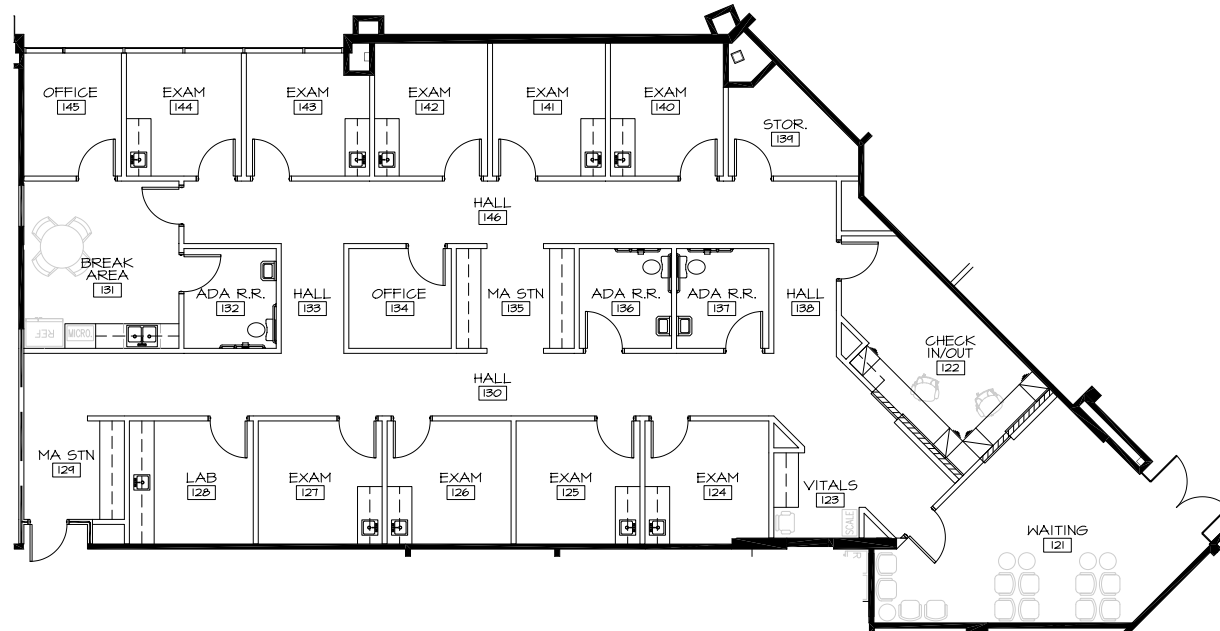

Suite 120 | 3,753 SF

SPEC SUITE TEST FIT

OWNED BY

LEASING BY

Rachael Thompson

602.513.5122

rachael.thompson@kidder.com

Perry Gabuzzi, CCIM