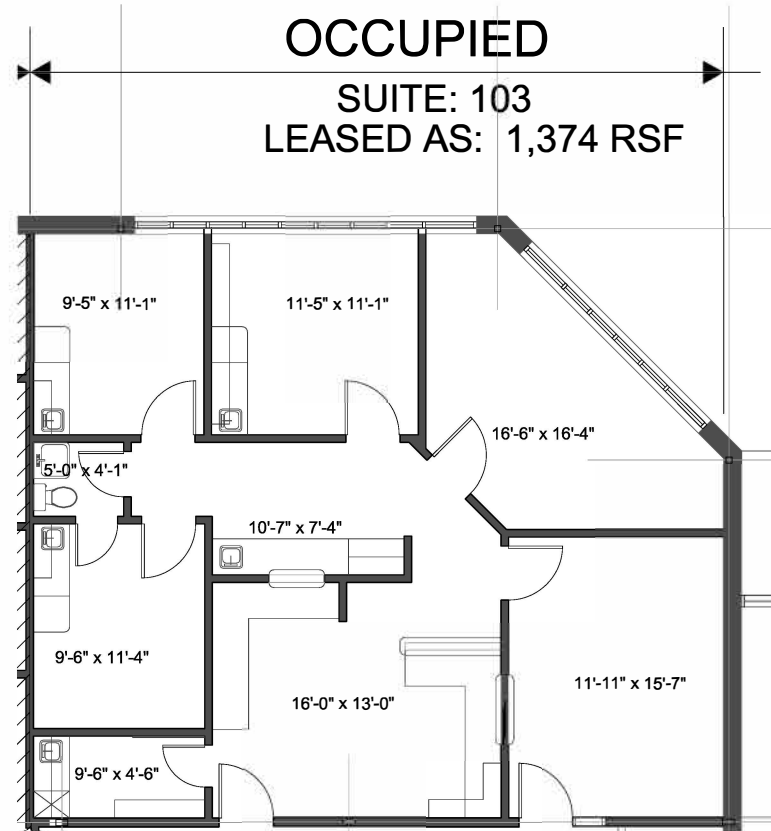

KEY PLAN

OCCUPIED

SUITE: 103  
LEASED AS: 1,374 RSF

SCALE: 3/32" = 1'-0"

3311 Elm Street  
Suite 105  
Dallas, Texas 75226  
214-742-6044  
214-742-6041 Fax

OCCUPIED  
MHA2-SUITE 103

6/30/23

**DOMINUS  
COMMERCIAL**