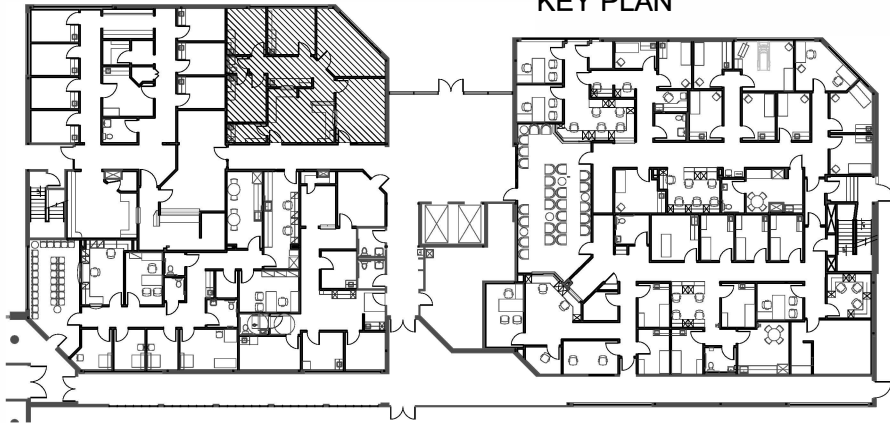

KEY PLAN

OCCUPIED

SUITE: 103  
LEASED AS: 1,374 RSF

SCALE: 3/32" = 1'-0"

3311 Elm Street  
Suite 105  
Dallas, Texas 75226  
214-742-6044  
214-742-6041 Fax

OCCUPIED  
MHA2-SUITE 103

6/30/23

**DOMINUS  
COMMERCIAL**