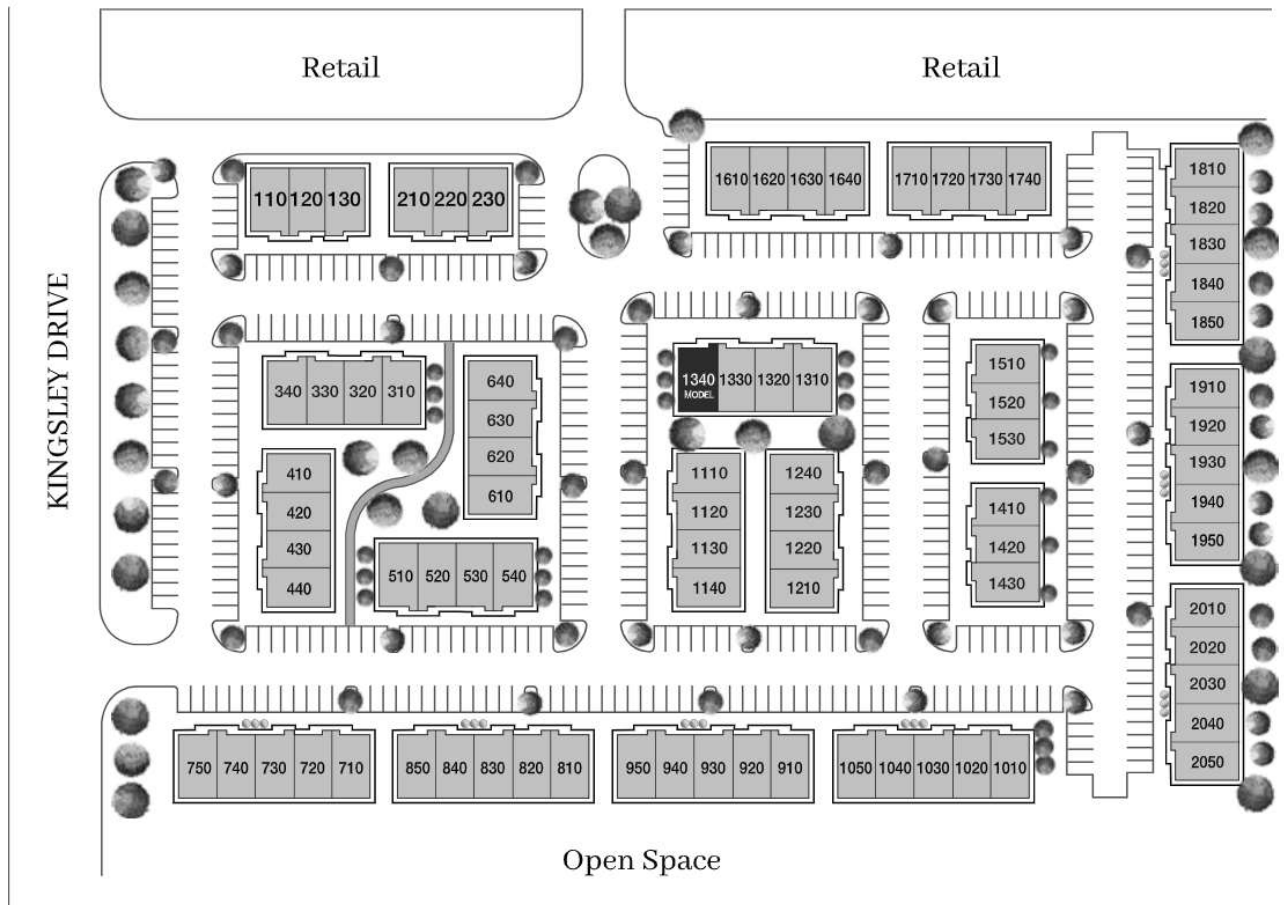

New Office Space Now In Pearland

Kingsley Ridge
OFFICE CONDOMINIUMS
at Broadway Street

SITE PLAN

BROADWAY STREET

KingsleyRidgeOfficeCondos.com

SHB Development LLC
SHBDevelopment.com

832.772.6866

Site Location: 3129 Kingsley Drive, Pearland, Tx. 77584