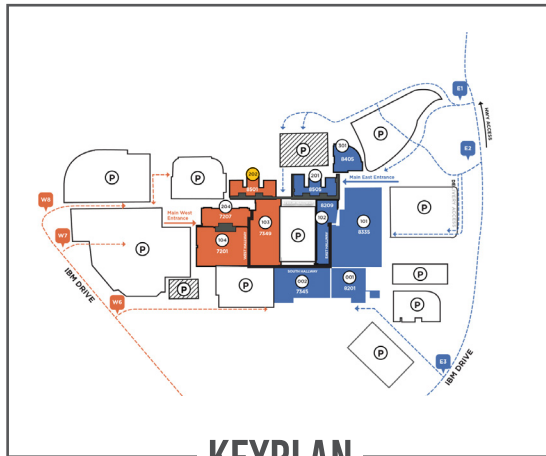

# INNOVATION

■ P ■ A ■ R ■ K ■

8501 IBM DRIVE | 202 | THIRD FLOOR

KEYPLAN

**Jennifer Kurz**

jtk@trinity-partners.com  
704.576.2254

**Rhea Greene**

rdg@trinity-partners.com  
704.372.8822