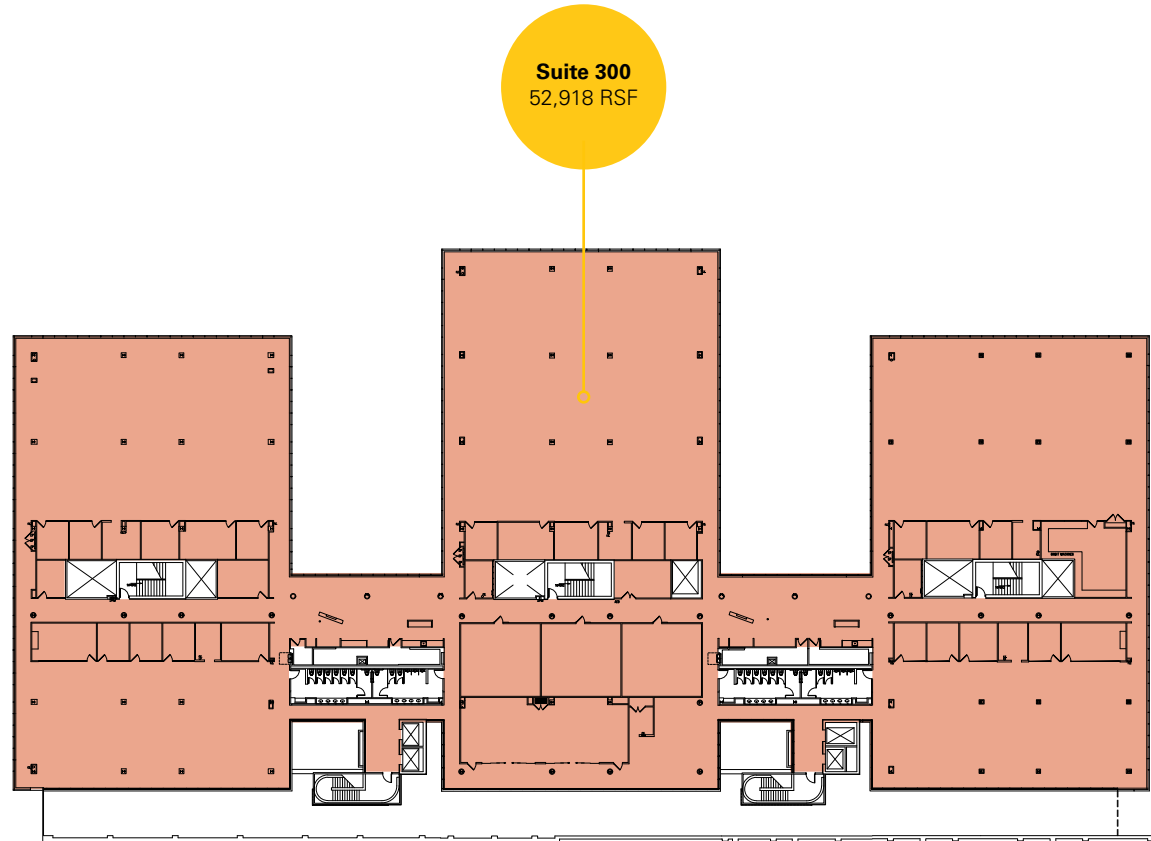

# INNOVATION

■ P ■ A ■ R ■ K ■

8501 IBM DRIVE | 202 | THIRD FLOOR

KEYPLAN

**Jennifer Kurz**

jtk@trinity-partners.com  
704.576.2254

**Rhea Greene**

rdg@trinity-partners.com  
704.372.8822