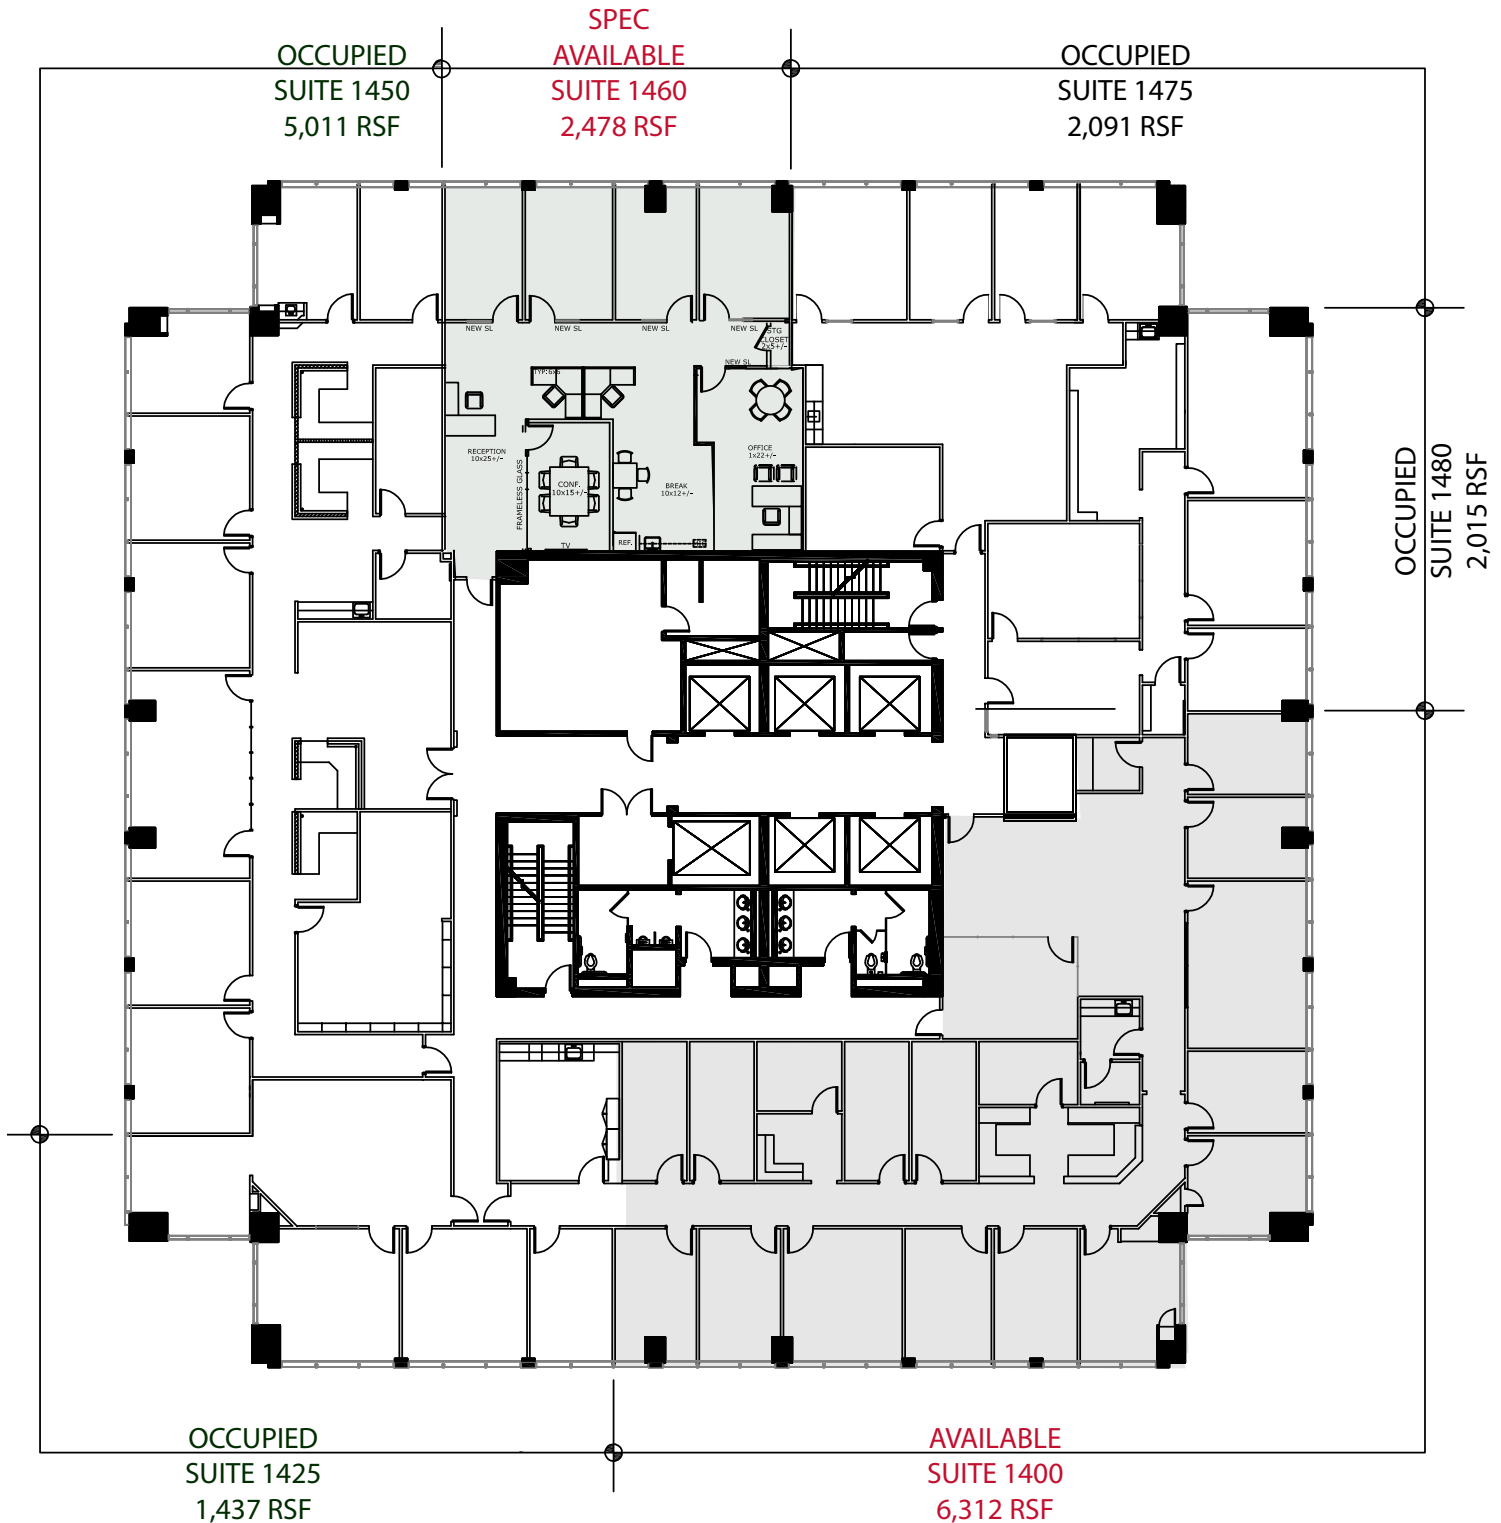

CLASS A OFFICE

10440 N. Central Expressway • Dallas, Texas 75231

14th Floor - 1,437 - 15,238 RSF Available

Jared Laake
972.776.7045
jlaake@bradford.com

Richmond Collinsworth
972.776.7041
rcollinsworth@bradford.com