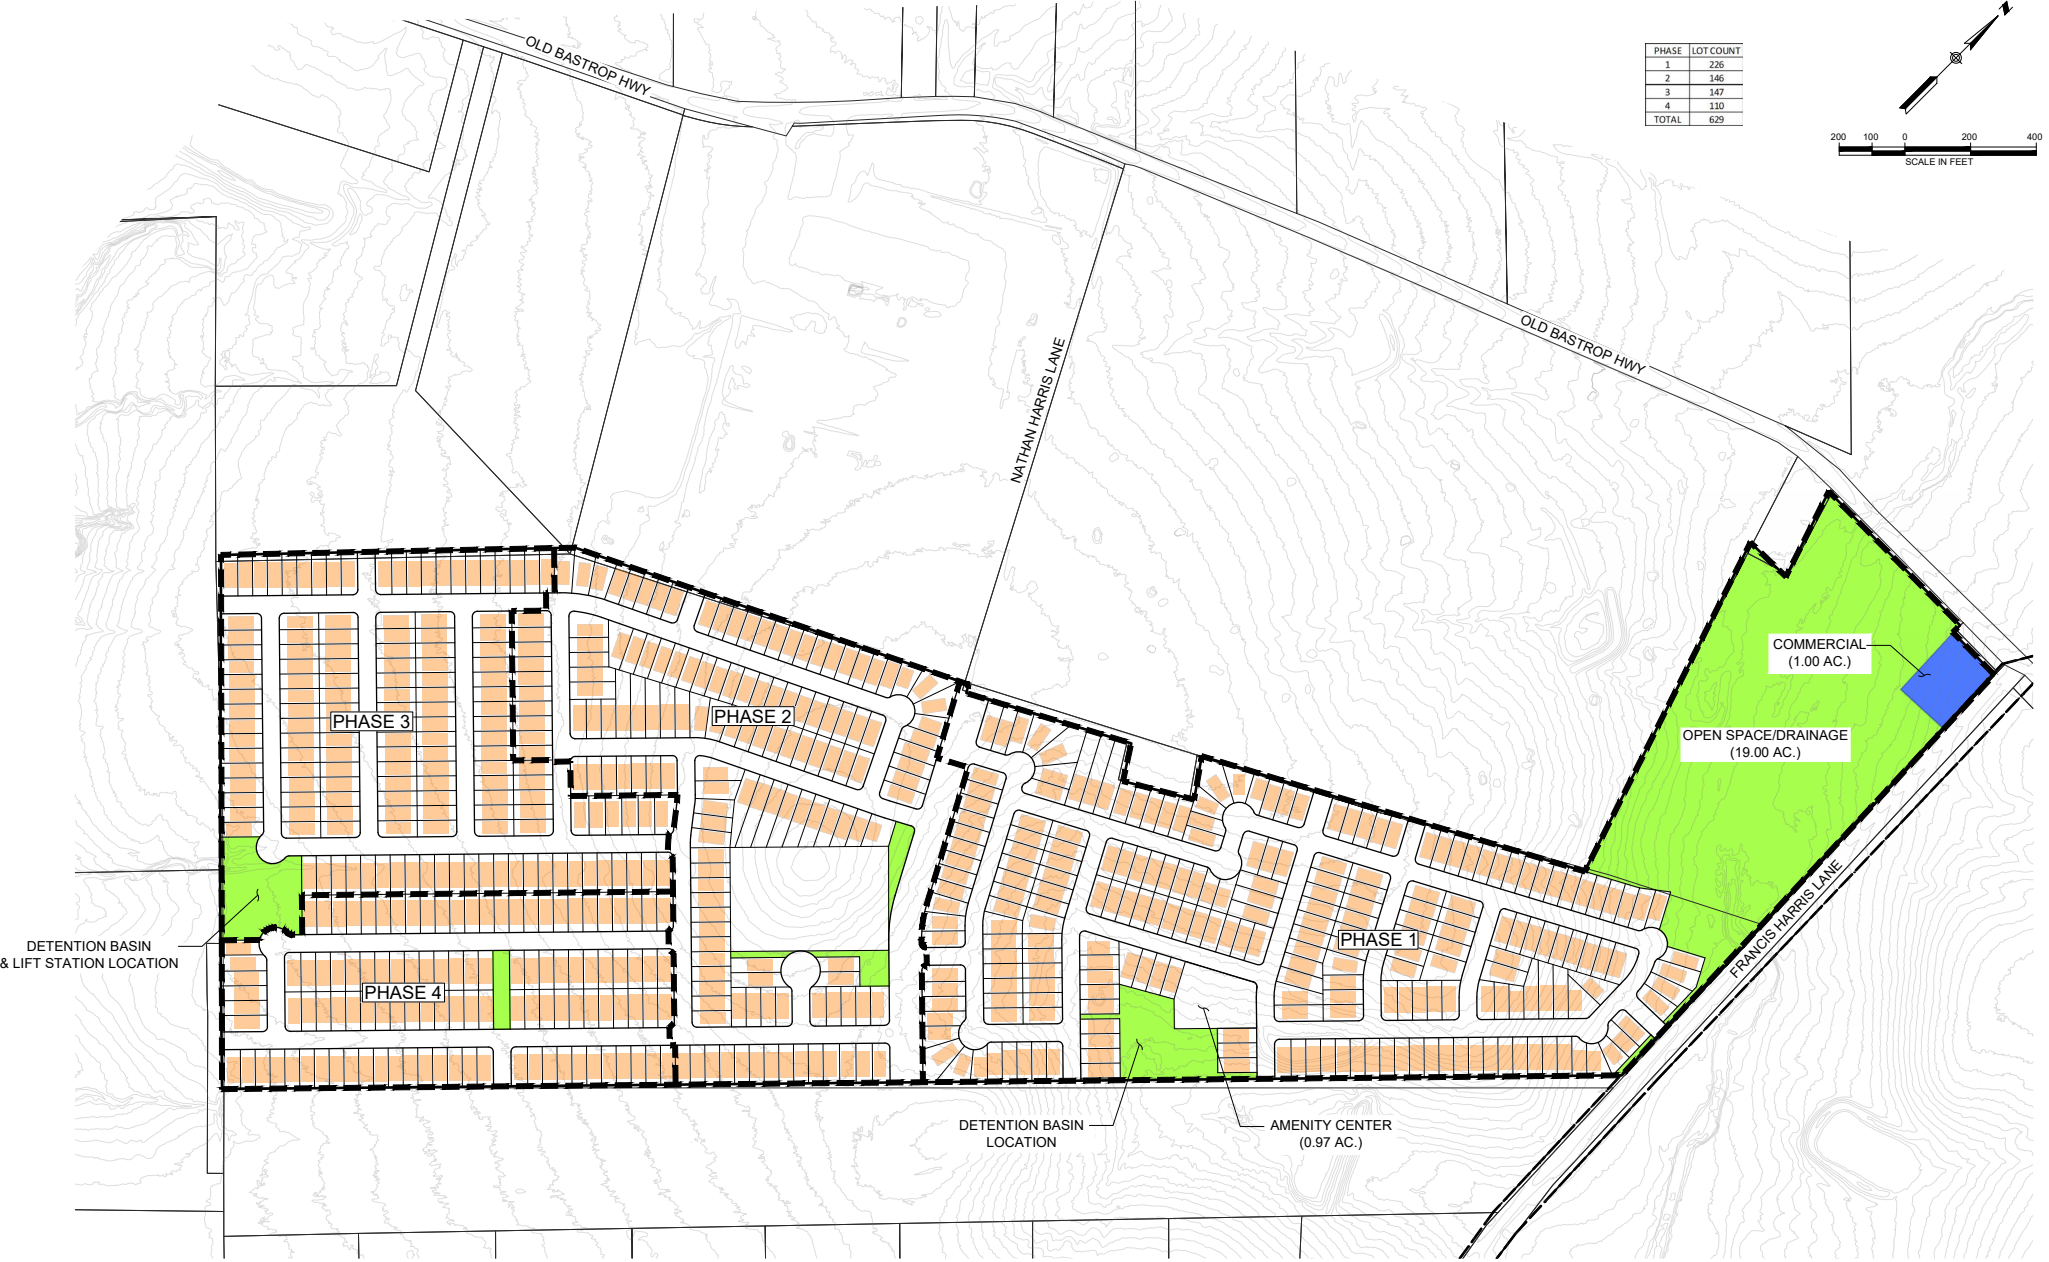

Lot Conceptual Plan

138± AC
FOR SALE

PHASE	LOT COUNT
1	226
2	146
3	147
4	110
TOTAL	629

Contact For More Information:
 Clarke Nolley | (512) 919-6764 | clarke@rclb.com
 Garrett Yarbrough | (512) 924-9236 | garrett@rclb.com