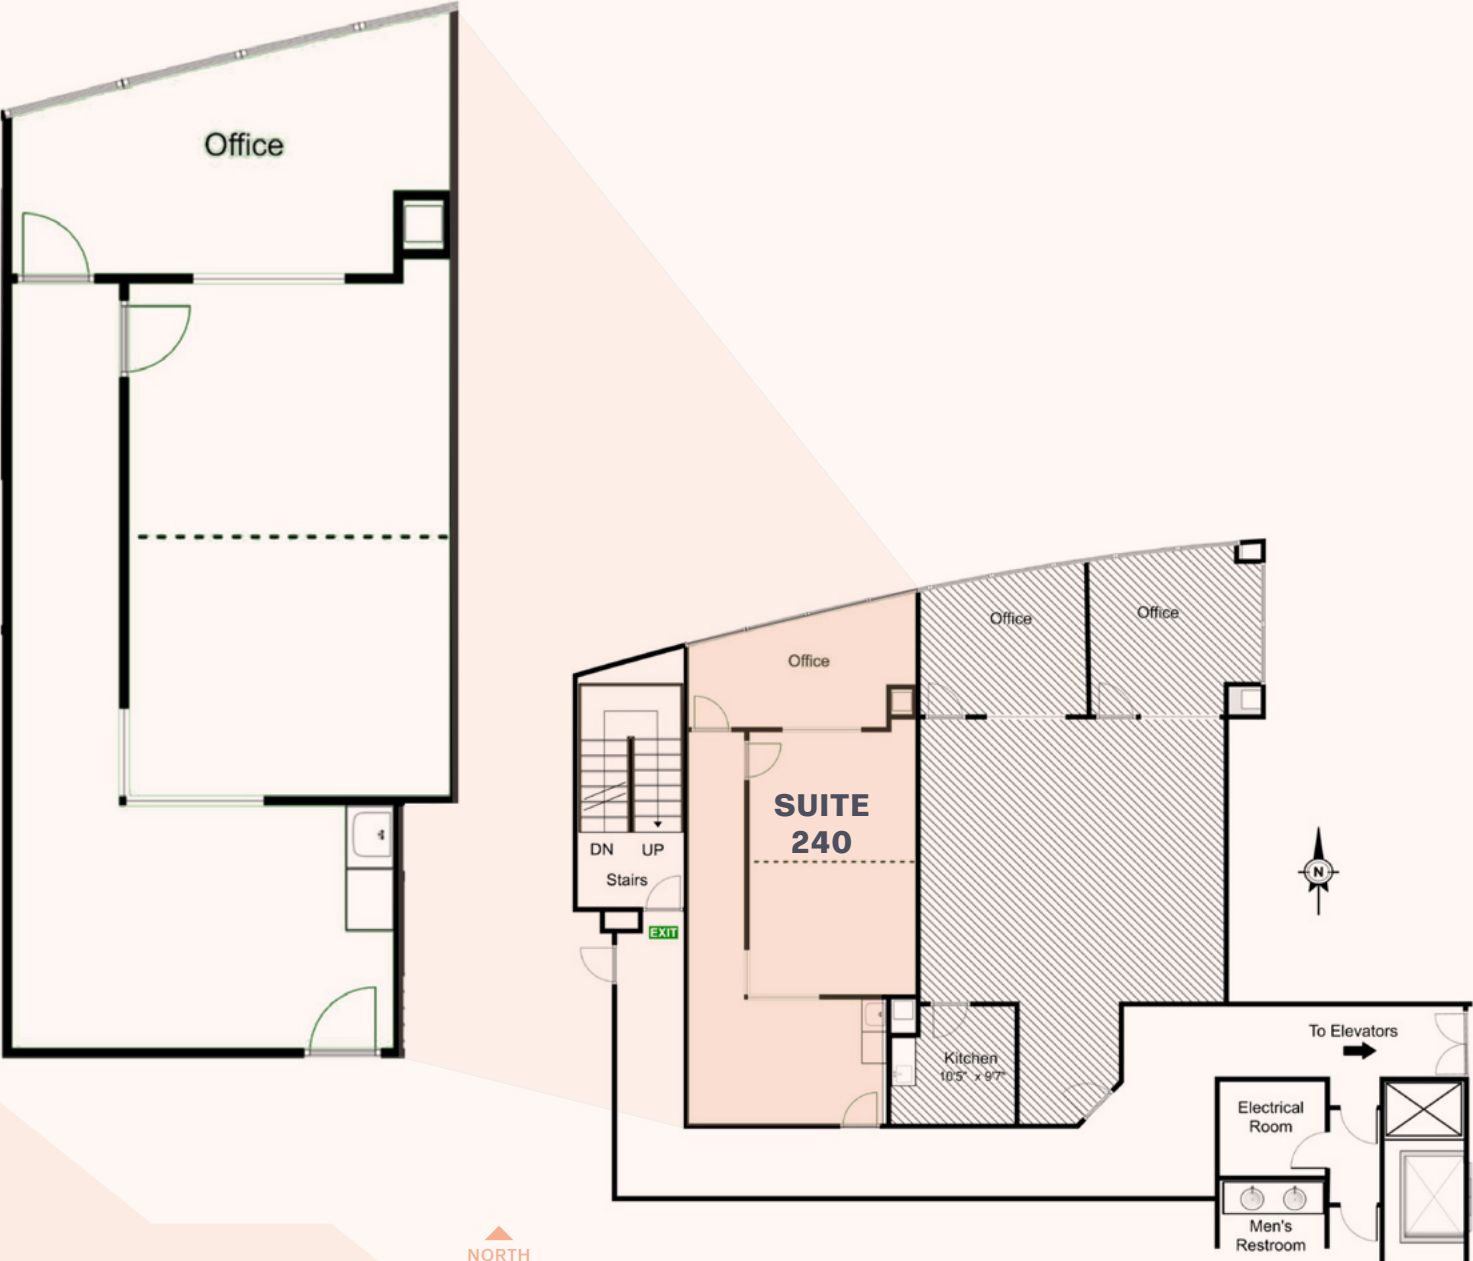

Floor Plans

SUITE 240
±950 SF

 NORTH

Floor Plans

SUITE 265

±1,340 SF