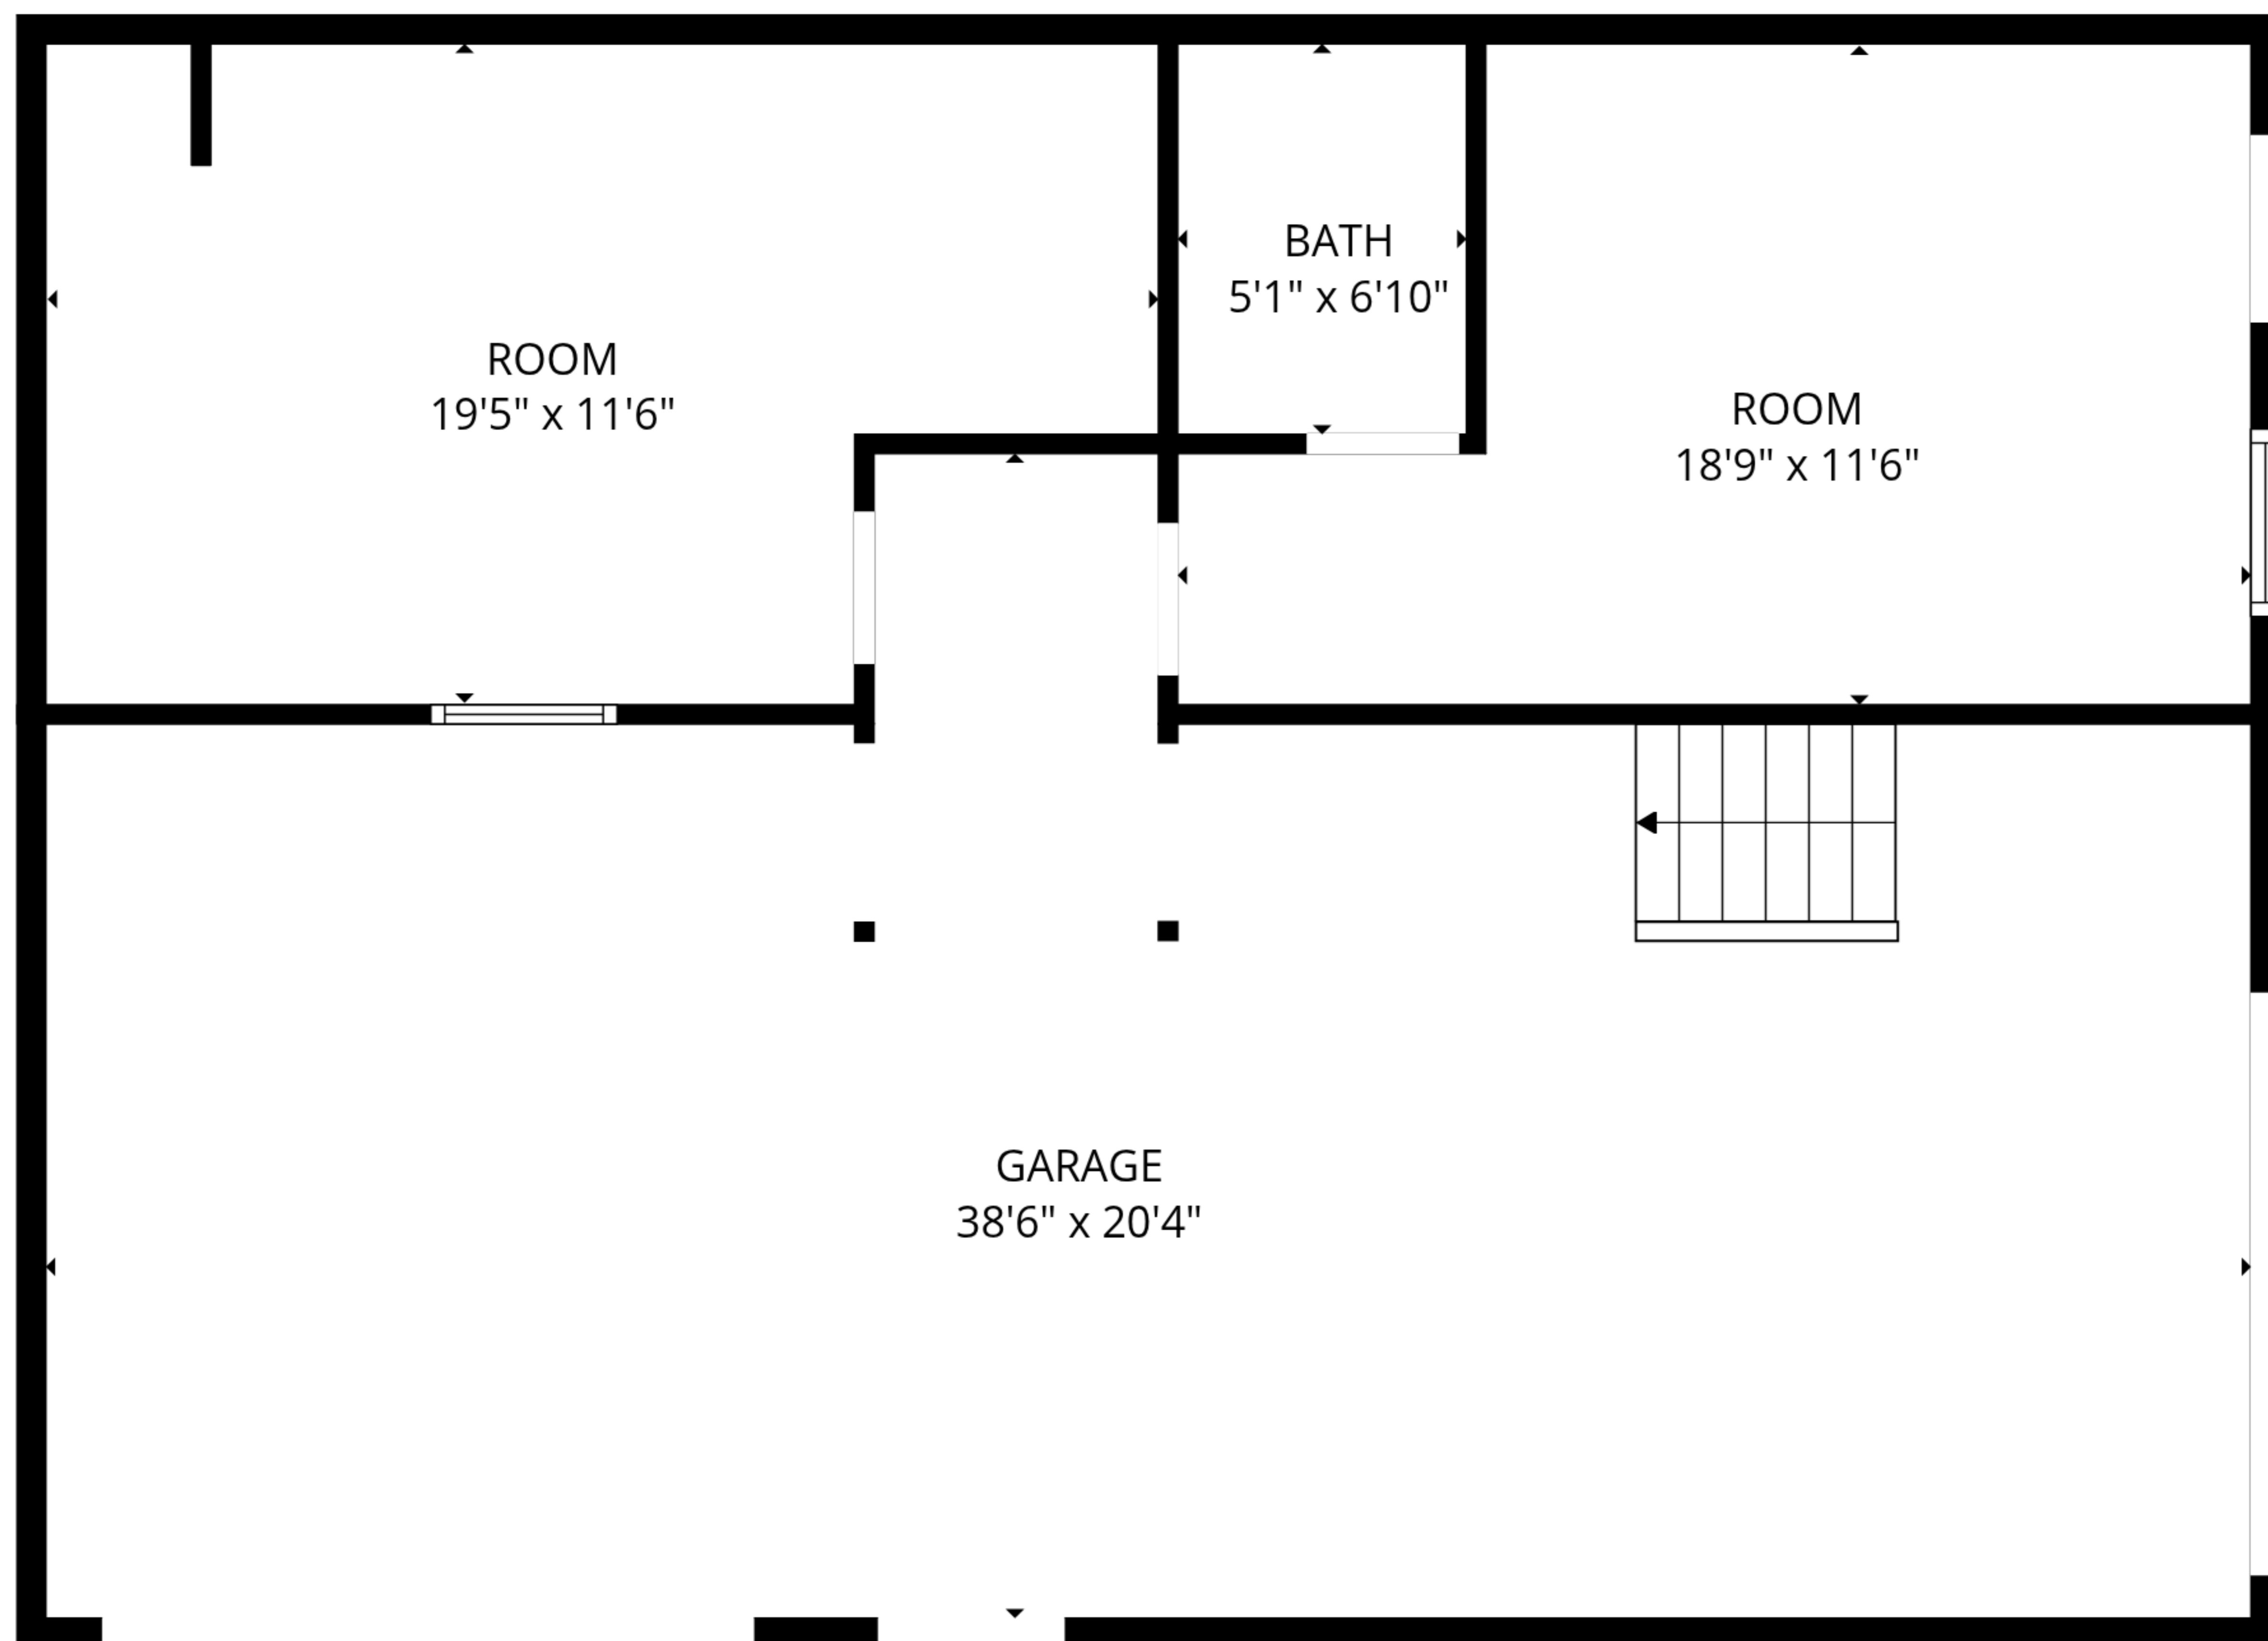

ATTIC
38'6" x 11'11"

OPEN TO BELOW

1st floor

2nd floor