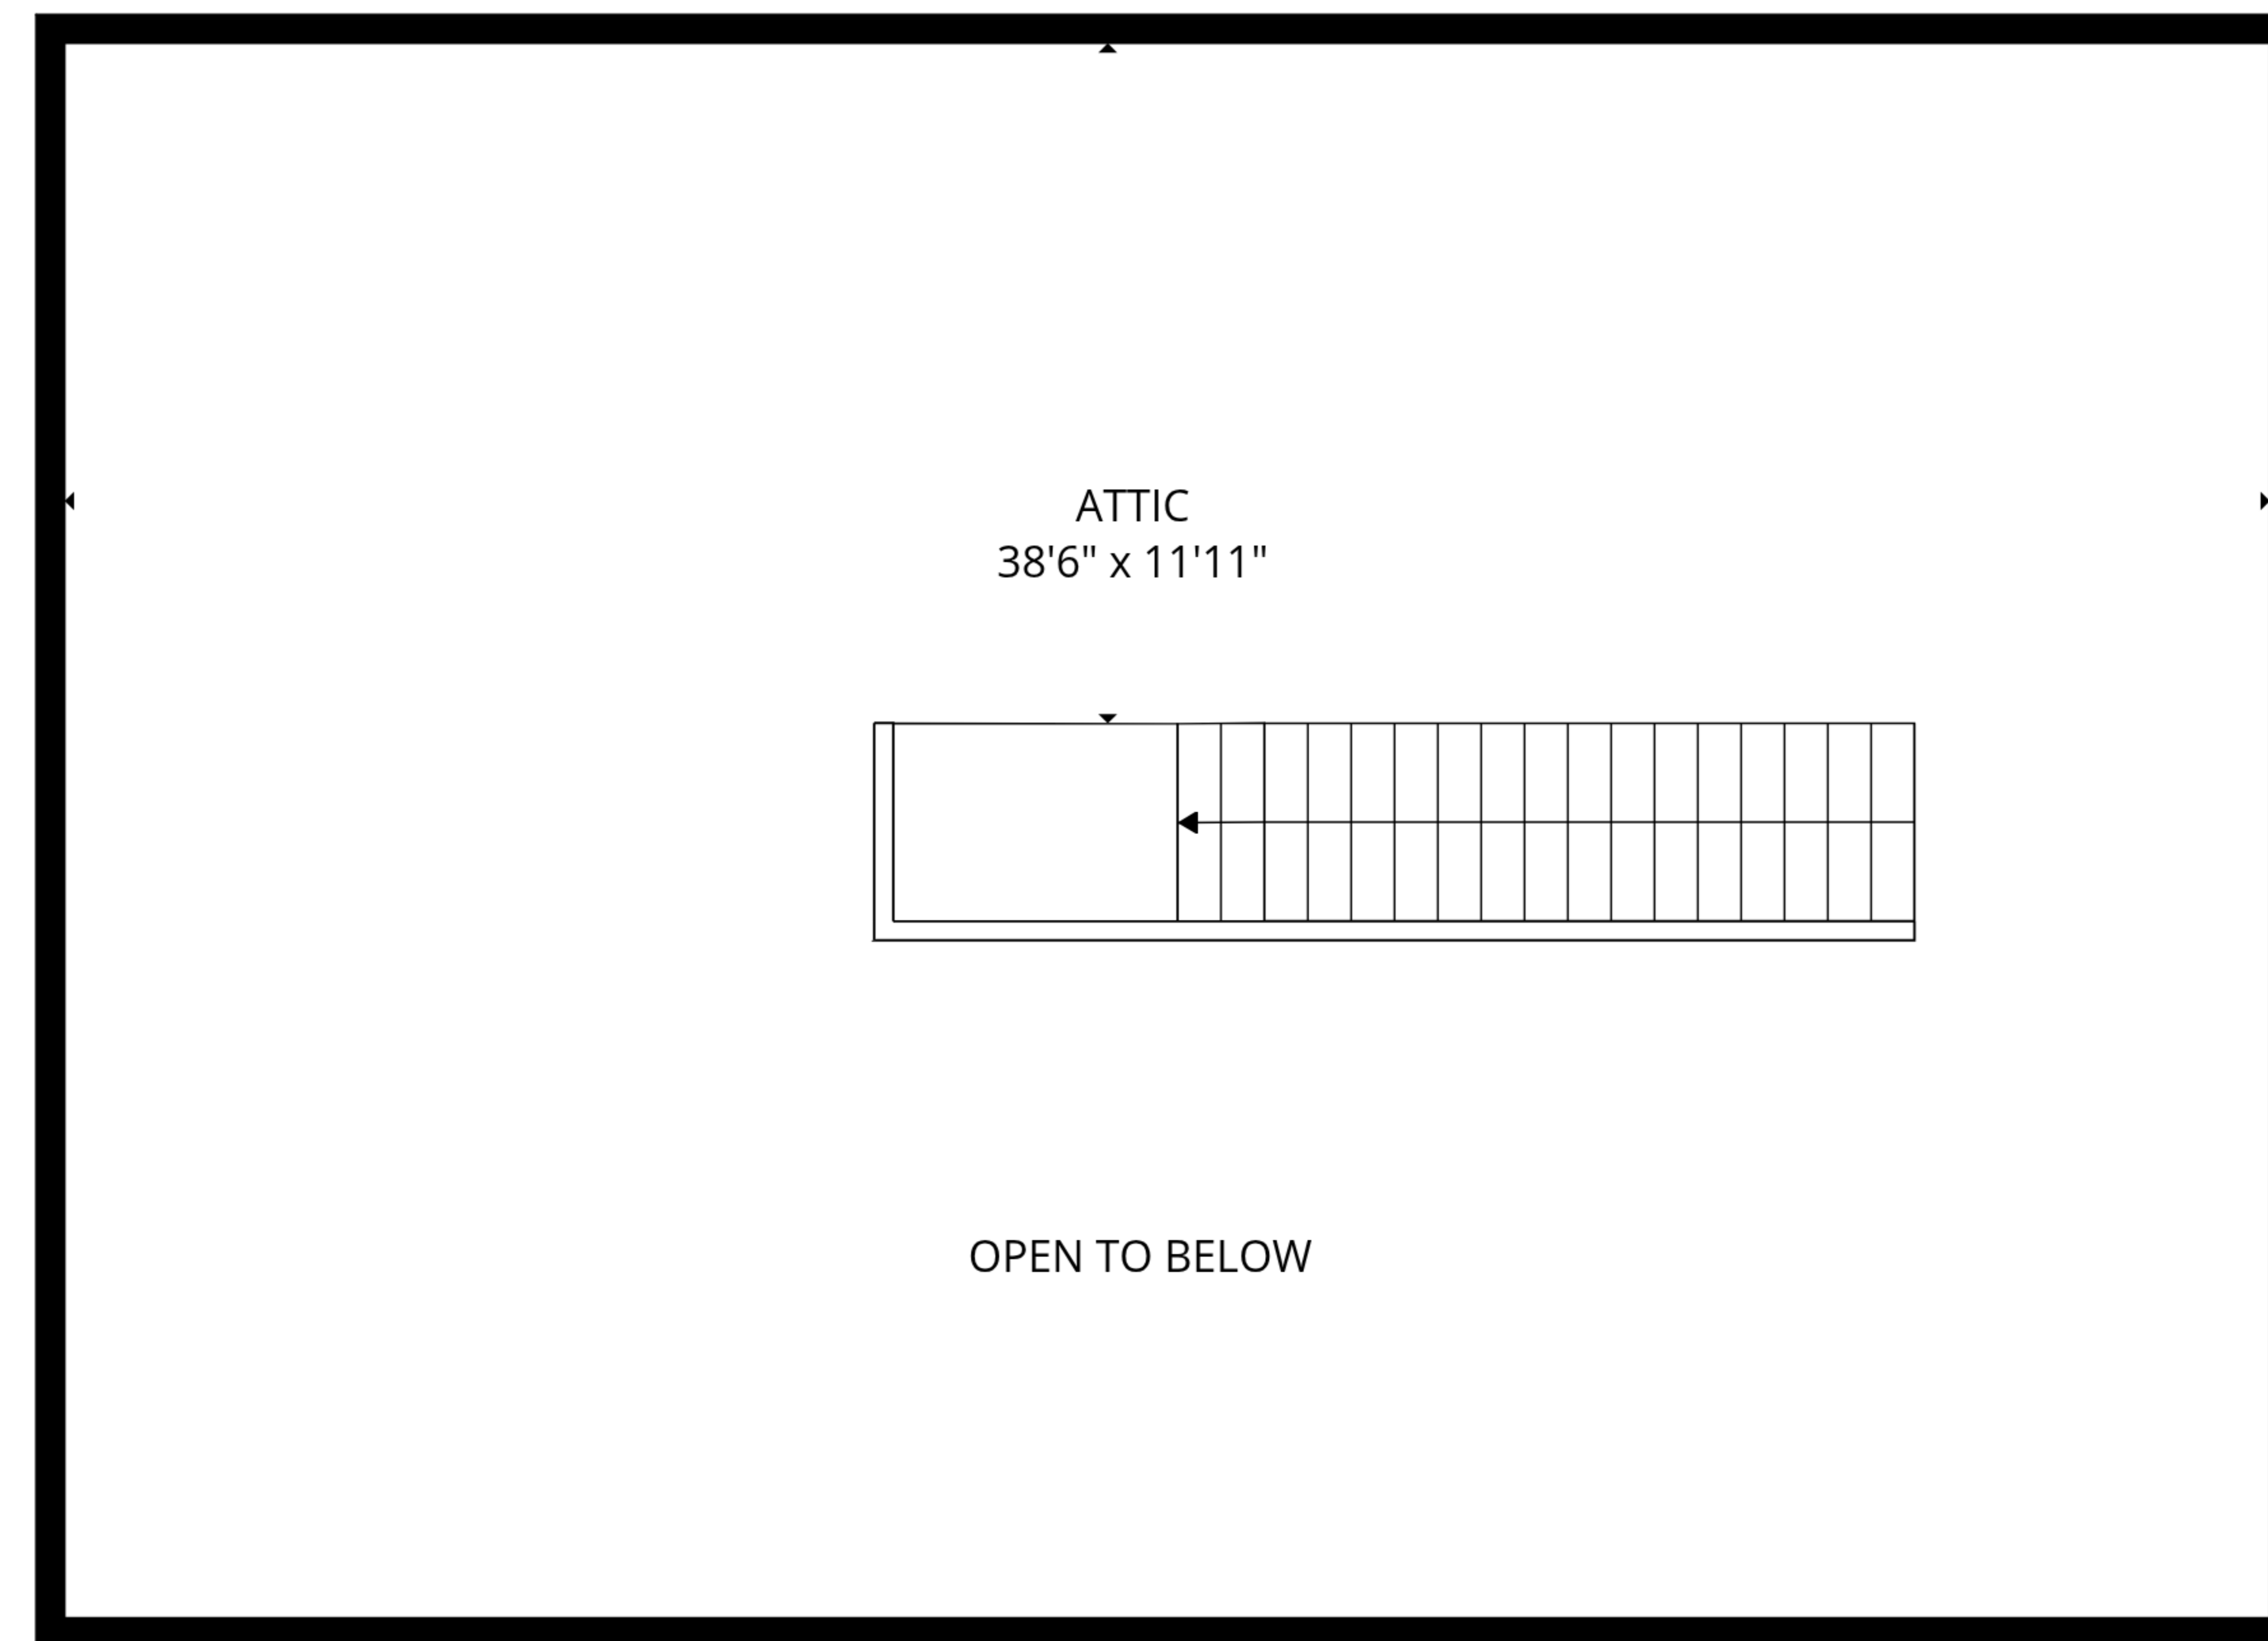

ATTIC
38'6" x 11'11"

OPEN TO BELOW

1st floor

2nd floor